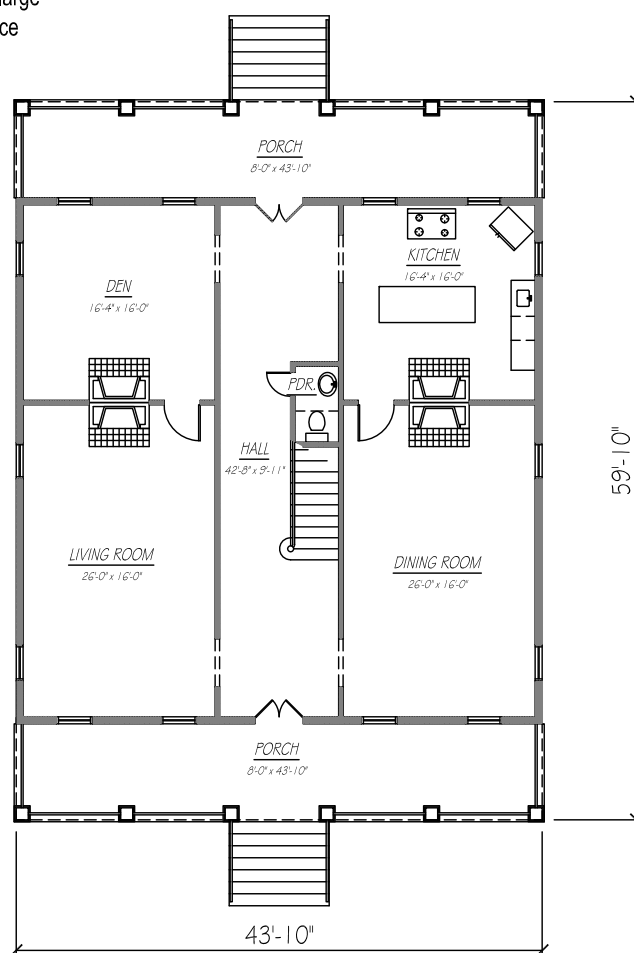

# F-001-32.5-C2

3,660 SQ. FT.

FRONT ELEVATION

UPPER LEVEL

Features:

- 3,660 total square feet of living area
- 3 bedrooms, 2 1/2 baths
- Historical charm with large rooms and 6 fireplaces
- Large master suite with fireplace and large old-fashioned master bath with fireplace
- Large old-fashioned kitchen

MAIN LEVEL

**KING HOME DESIGNS**

865.621.7519

[WWW.KINGHOMEDESIGNS.COM](http://WWW.KINGHOMEDESIGNS.COM)