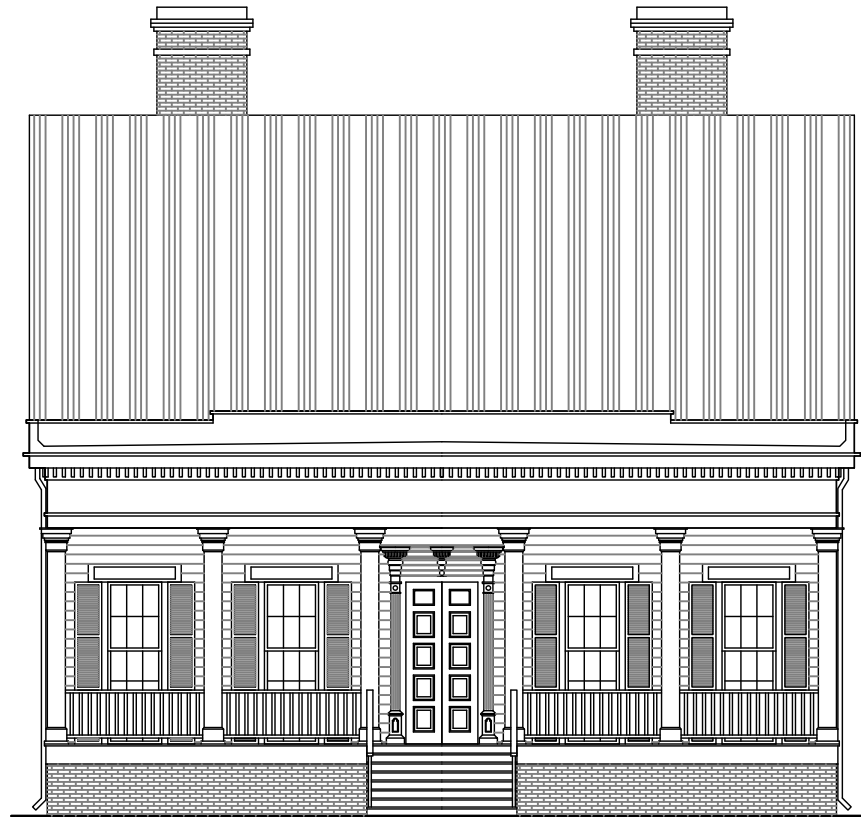

# F-001-32.5-C2

3,660 SQ. FT.

FRONT ELEVATION

UPPER LEVEL

Features:

- 3,660 total square feet of living area
- 3 bedrooms, 2 1/2 baths
- Historical charm with large rooms and 6 fireplaces
- Large master suite with fireplace and large old-fashioned master bath with fireplace
- Large old-fashioned kitchen