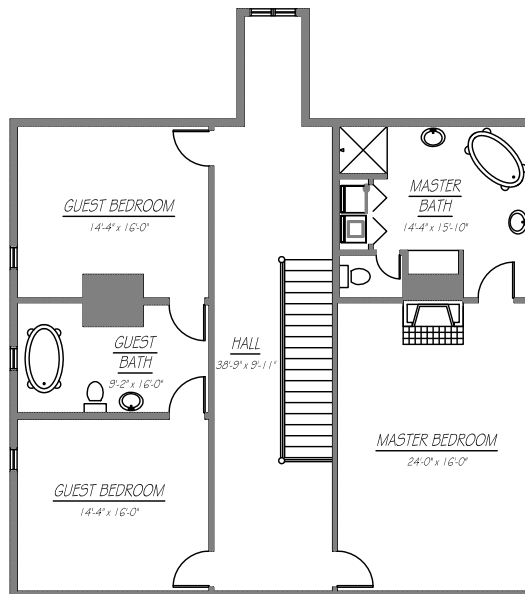

# F-001-32.5-C2

3,660 SQ. FT.

FRONT ELEVATION

UPPER LEVEL

Features:

- 3,660 total square feet of living area
- 3 bedrooms, 2 1/2 baths
- Historical charm with large rooms and 6 fireplaces
- Large master suite with fireplace and large old-fashioned master bath with fireplace
- Large old-fashioned kitchen