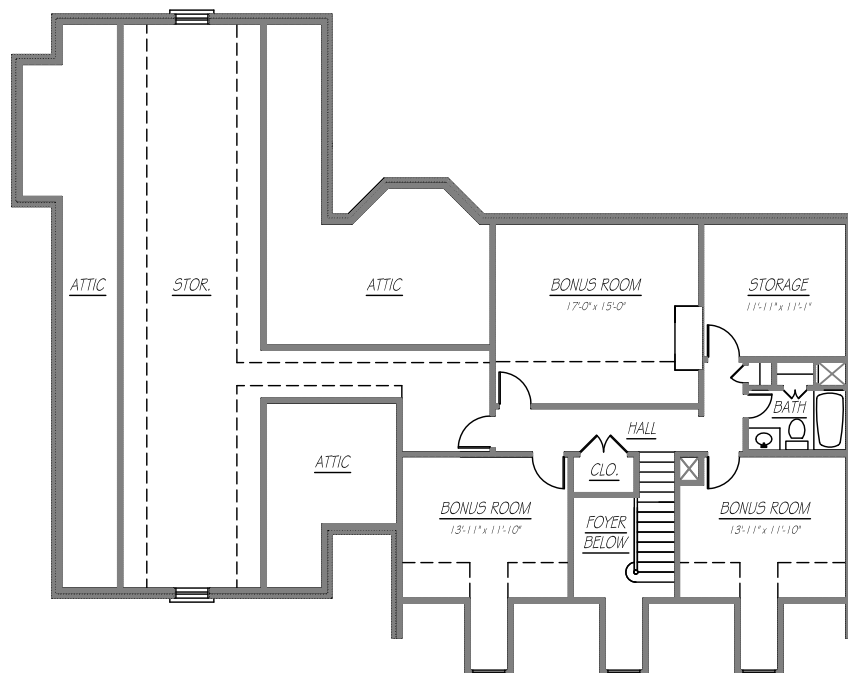

D-001-33-S2

2,898 SQ. FT.

FRONT ELEVATION

UPPER LEVEL

Features:

- 2,898 total square feet of living area
- 3 bedrooms, 3 bonus rooms, and 3 baths
- Master suite with large walk-in closet, Jacuzzi tub and separate shower
- Formal dining room
- Large kitchen with breakfast area
- Lots of storage