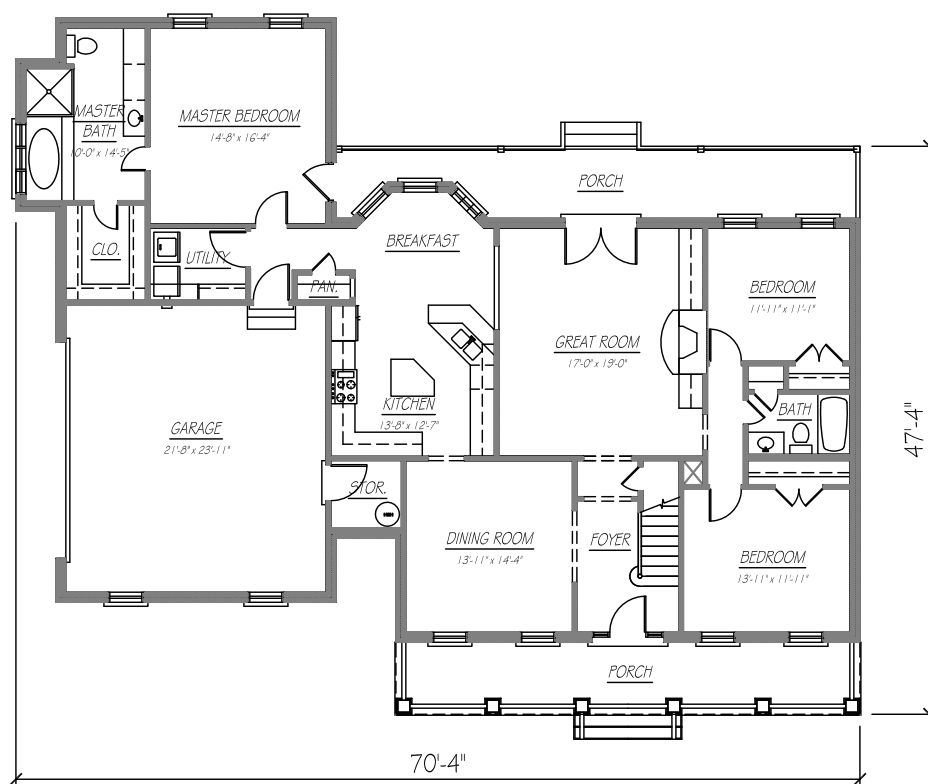

D-001-33-S2

2,898 SQ. FT.

FRONT ELEVATION

UPPER LEVEL

Features:

- 2,898 total square feet of living area
- 3 bedrooms, 3 bonus rooms, and 3 baths
- Master suite with large walk-in closet, Jacuzzi tub and separate shower
- Formal dining room
- Large kitchen with breakfast area
- Lots of storage