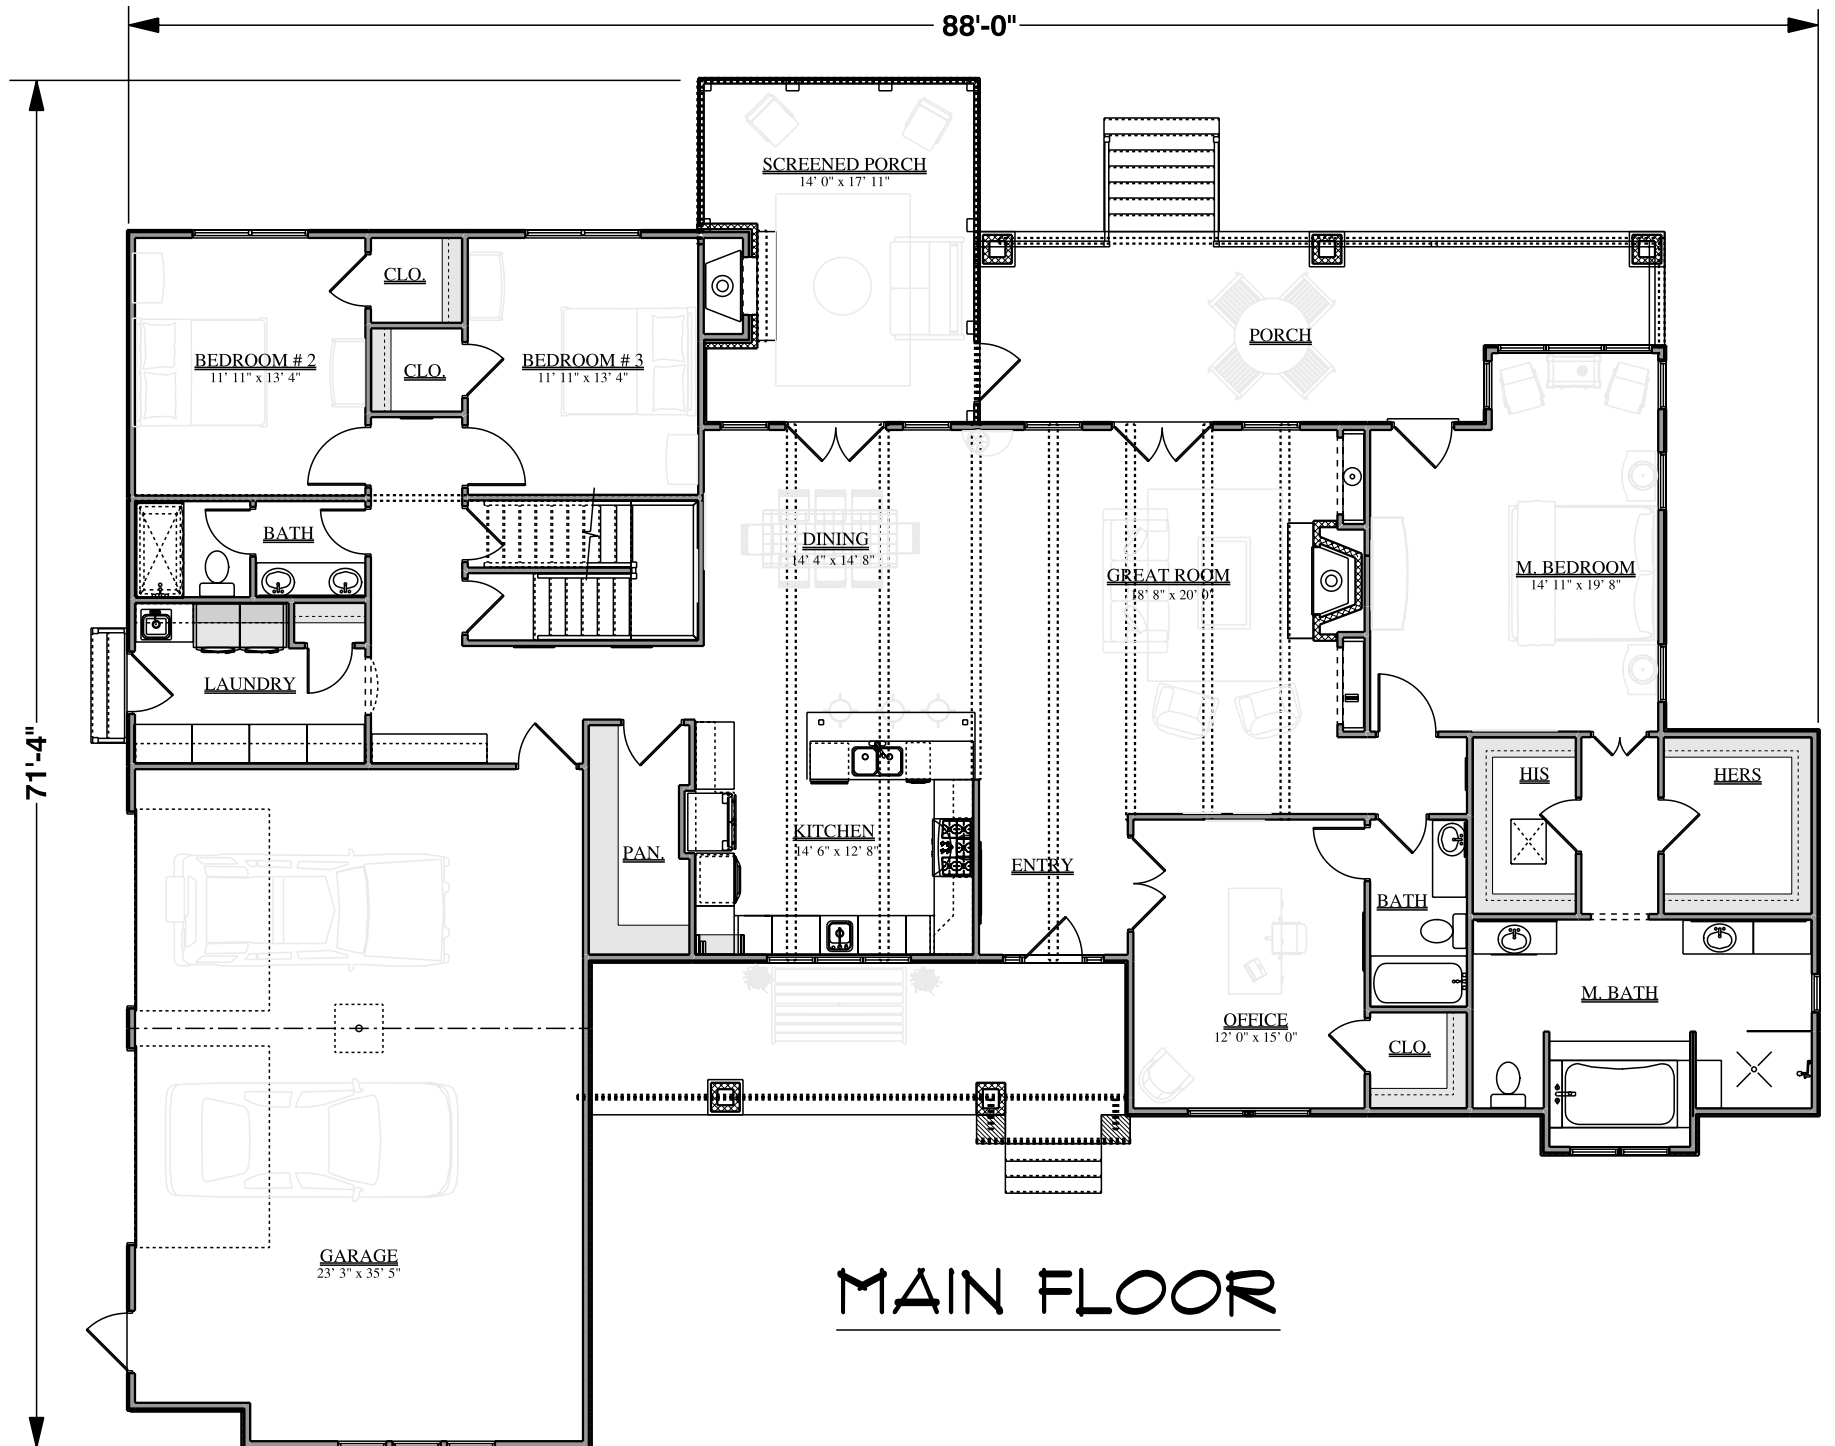

# E-005-34-B2

3,393 SQ. FT.

## MAIN FLOOR

### SQUARE FOOTAGE INFORMATION

HEATED	
NAME	AREA
1ST FLOOR LEVEL	2,741 SQ. FT.
BONUS FLOOR LEVEL	652 SQ. FT.
TOTAL HEATED	3,393 SQ. FT.

MISC. AREAS	
NAME	AREA
OPTIONAL BASEMENT	2,741 SQ. FT.
GARAGE	835 SQ. FT.