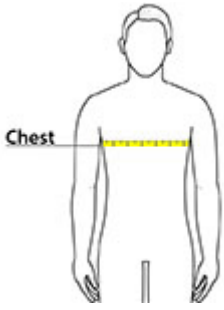

SPEC SHEET + MEASUREMENTS

Product photo

PORT AUTHORITY.

Port Authority[®] Arc Sweater Fleece Blanket. BP46

- 8.6-ounce, 100% polyester sweater fleece
- Anti-pill finish
- Turned hem
- Dimensions: 52" x 60"

CARE INSTRUCTIONS

Machine Wash Cold Gentle Cycle With Like Colors. Only Non-Chlorine Bleach When Needed. Tumble Dry Low. Cool Iron If Necessary.

Sketches

front

back

Product Measurements

	XS	S	M	L	XL	2XL	3XL	4XL
Body Length at Back	26	27	28	29	30	31	31 1/2	32
Chest	19 1/4	20 3/4	22 1/4	23 3/4	25 1/4	26 3/4	28 3/4	30 3/4
Sleeve Length from Center Back	34 3/4	35 1/2	36 1/4	37	37 3/4	38 1/2	39 1/4	40

Body Length at Back: Measured from high point shoulder to finished hem at back.

Chest: Measured across the chest one inch below armhole when laid flat.

Sleeve Length from Center Back: Measure from Center Back neck to shoulder point to sleeve hem.

Size Chart

	XS	S	M	L	XL
Chest	32-34	35-37	38-40	41-43	44-46

How To Measure

Chest

Measure under the arm and around the fullest part of the chest with arms down, keeping tape horizontal.

Colors

Please note: PMS code information is shown only when an exact match is available.