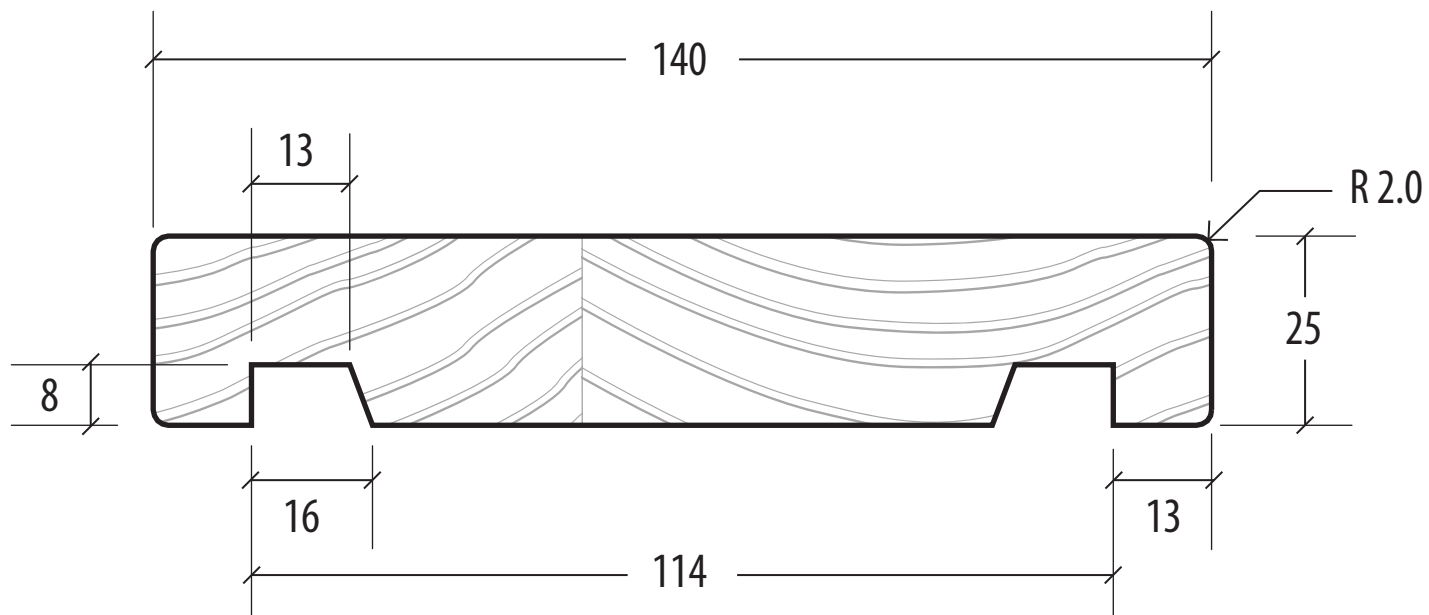

# 140 X 25

### DOOR JAMB

1:1 SCALE

WHEN PRINTED AT 100%

#### FINISHED SIZE

140 x 25mm

#### LENGTH

2.1, 5.4m