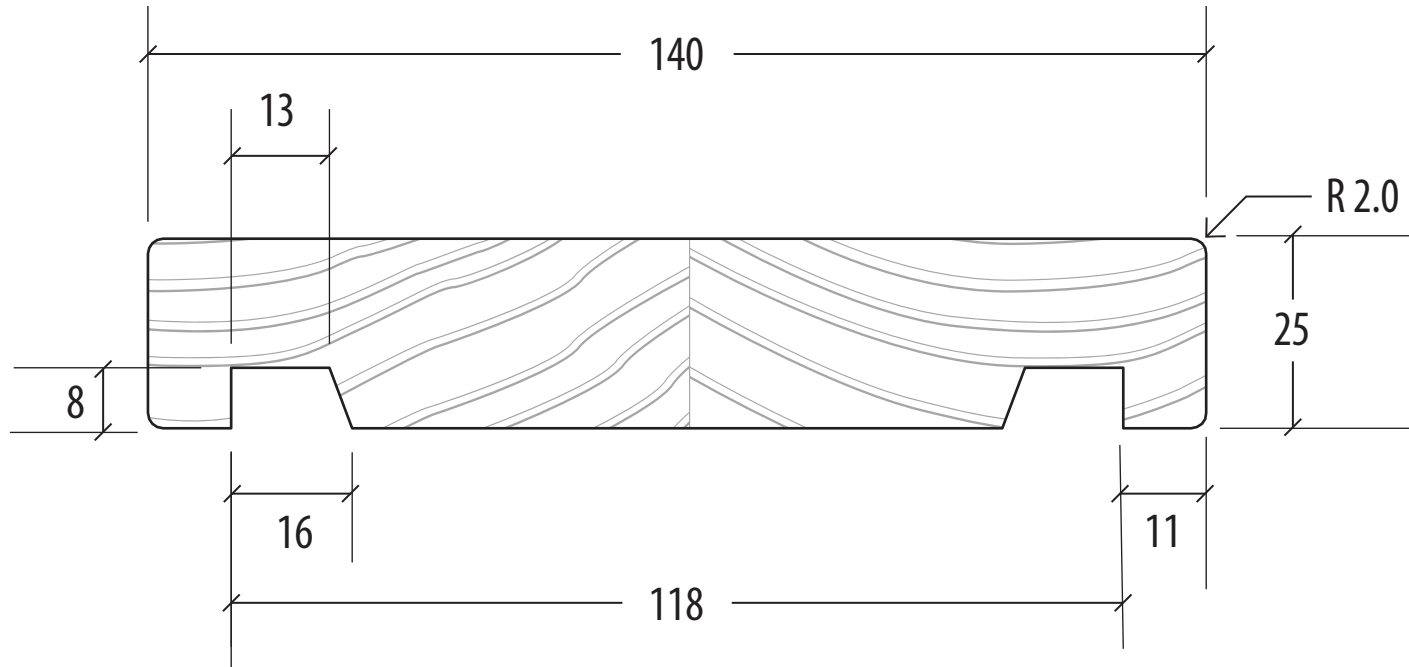

140 X 25

NIAGARA DOOR JAMB 13MM GIB

1:1 SCALE

WHEN PRINTED AT 100%

DESCRIPTION

Grooved Jamb 13mm GIB

FINISHED SIZE

140 x 25mm

LENGTH

2.1, 5.4m

GRADE

Finger Jointed

TREATMENT TYPE

Untreated

FINISHING

Primed