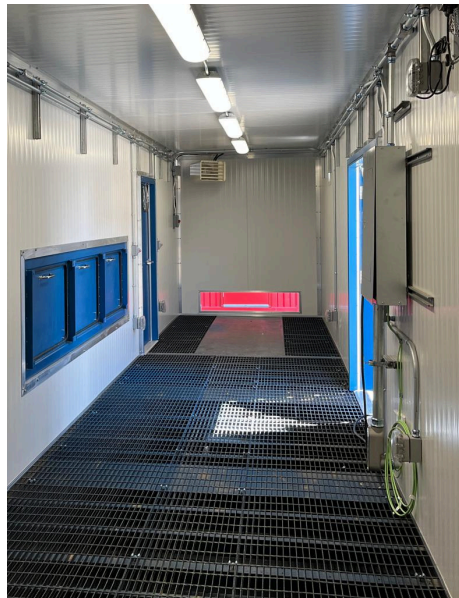

CONTAINMENT UNITS

FEATURES

- FULL SPILL CONTAINMENT FLOOR
- SKID OPTIONS TO MOVE BETWEEN SITES
- VETTED BUILDS TO PREVENT ENVIRONMENTAL HAZARDS

SECURE

DURABLE

TRANSPORTABLE

706 11 AVE, NISKU, AB T9E 7R3
sales@rockbox.ca
www.rockbox.ca
+1-844-762-5269