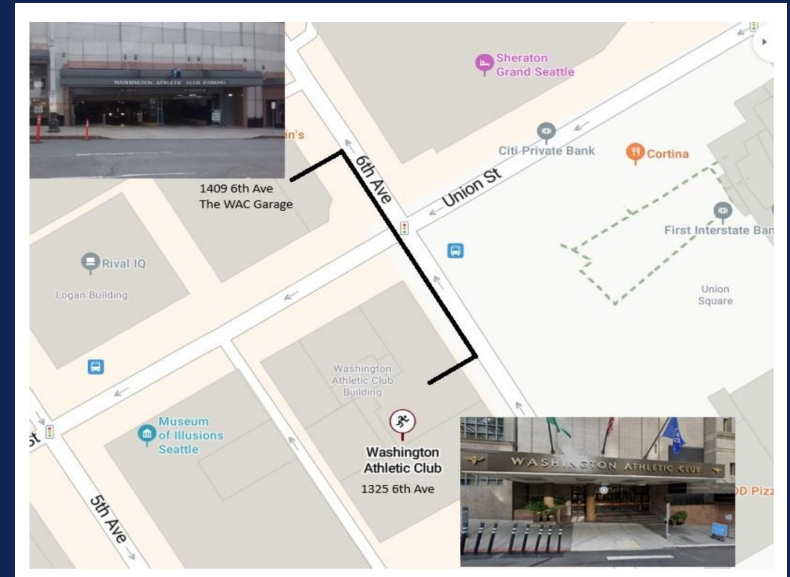

AT A GLANCE

FREE PARKING.

The WAC Garage sits a half-block north on 6th Ave.
Pull a ticket on entry, validate inside.

1

ENTER THE WAC GARAGE

1409 6th Ave, half a block north of the club entrance.
Pull a ticket at the gate, keep it on you.

2

WALK TO THE WAC

South on 6th, two minutes on foot. Look for the art-deco façade and the awning at 1325.

3

BRING YOUR TICKET INSIDE

Hand it to registration for a validation sticker.
Validation must be applied before you head back to the garage.

4

EXIT AT NO CHARGE

Insert the validated ticket at the exit gate.
Drive carefully