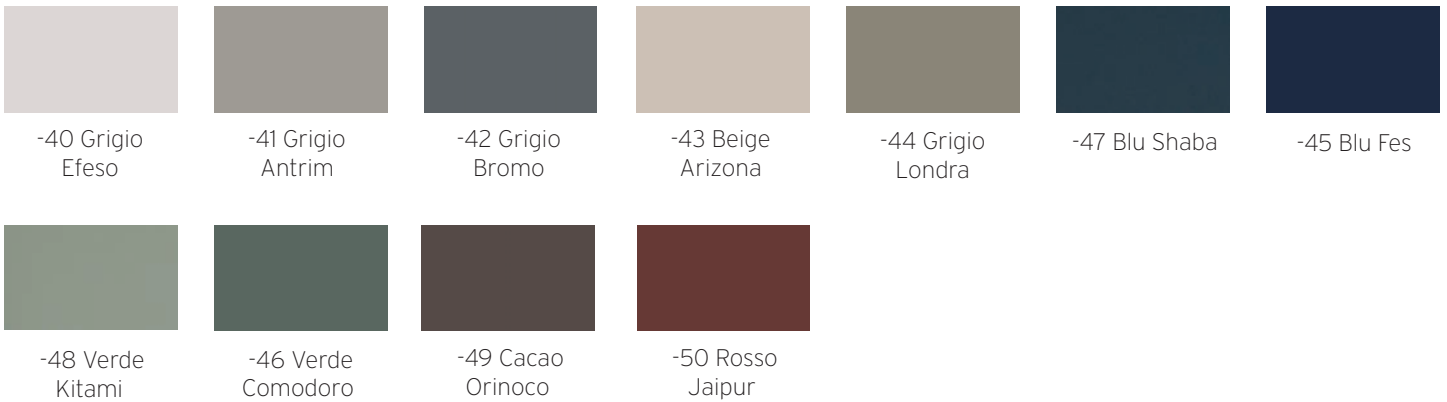

23 Mocha
Walnut

24 Midnight
Walnut

FENIX® Innovative Materials

Bianco Kos

Grigio Efeso

Grigio Antrim

Grigio Bromo

Beige Arizona

Grigio Londra

Cacao Orinoco

Rosso Jaipur

Blu Shaba

Blu Fes

Verde Kitami

Verde Comodoro

Nero Ingo

All Fenix have ABS Edgebands to match top.

Powder Coats

Neutral Powder Coats

Pearl Powder Coats

Fenix Powder Coats - *color matched to FENIX®*

Color Trend Powder Coats

ROUND TABLES

VIDA Table Series

Example: item number **VA-100** + top suffix **-WW** = **VA-100-WW**

		List Price						
		<i>Top Material</i>						
	Item	Description	dia	h	-AA (veneer)	-OA (veneer)	-WW (veneer)	-FX (fenix lam.)
Side Tables - Round Tops	VA-100	15 3/4" Round Top	15 3/4	18 7/8	1884	1884	1898	1951
	VA-102	15 3/4" Round Top	15 3/4	25 7/8	1963	1963	1978	2037