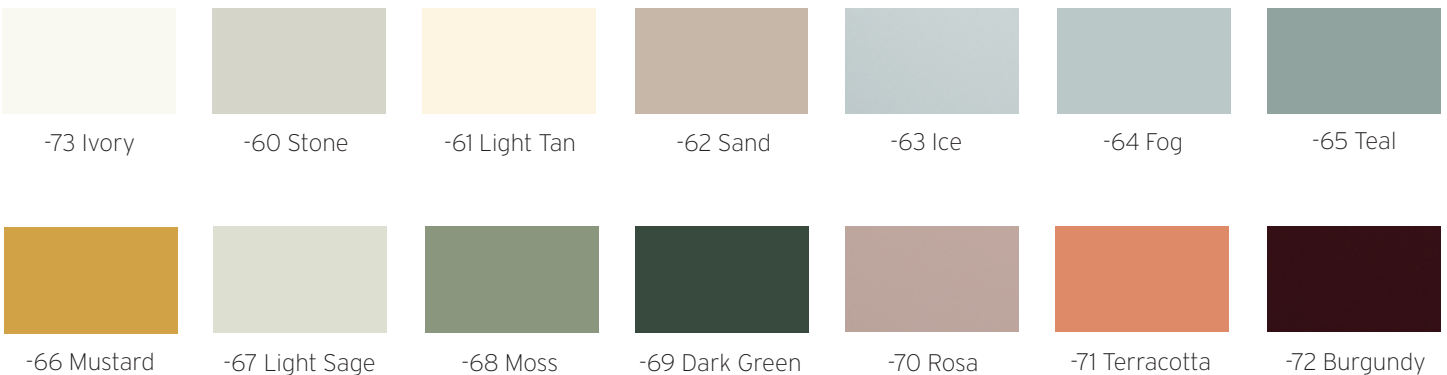

23 Mocha
Walnut

24 Midnight
Walnut

FENIX® Innovative Materials

Bianco Kos

Grigio Efeso

Grigio Antrim

Grigio Bromo

Beige Arizona

Grigio Londra

Cacao Orinoco

Rosso Jaipur

Blu Shaba

Blu Fes

Verde Kitami

Verde Comodoro

Nero Ingo

All Fenix have ABS Edgebands to match top.

Powder Coats

Neutral Powder Coats

Pearl Powder Coats

Fenix Powder Coats - *color matched to FENIX®*

Color Trend Powder Coats

ROUND TABLES

VIDA Table Series

Example: item number **VA-100** + top suffix **-WW** = **VA-100-WW**

		List Price						
		<i>Top Material</i>						
	Item	Description	dia	h	-AA (veneer)	-OA (veneer)	-WW (veneer)	-FX (fenix lam.)
Side Tables - Round Tops	VA-100	15 3/4" Round Top	15 3/4	18 7/8	1884	1884	1898	1951
	VA-102	15 3/4" Round Top	15 3/4	25 7/8	1963	1963	1978	2037