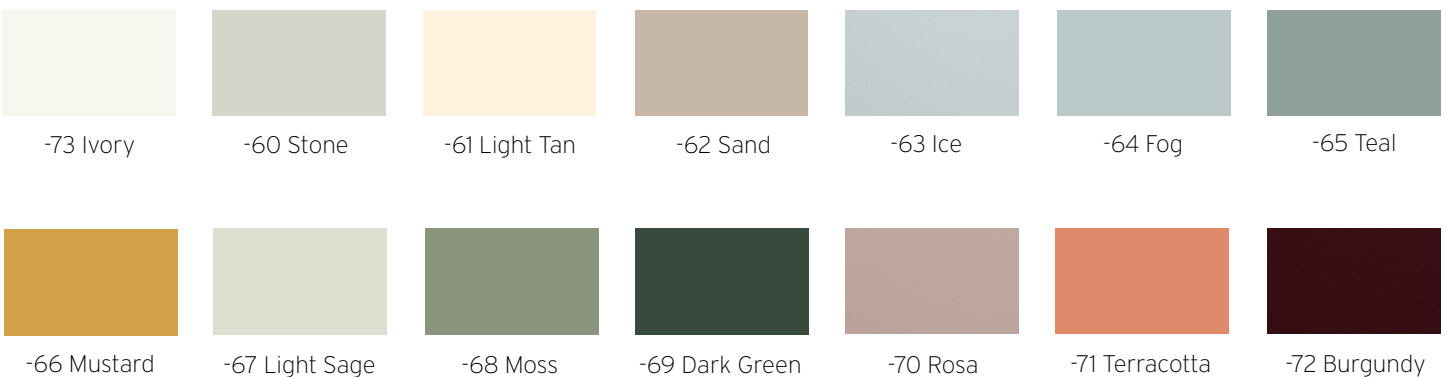

Color Trend Powder Coats