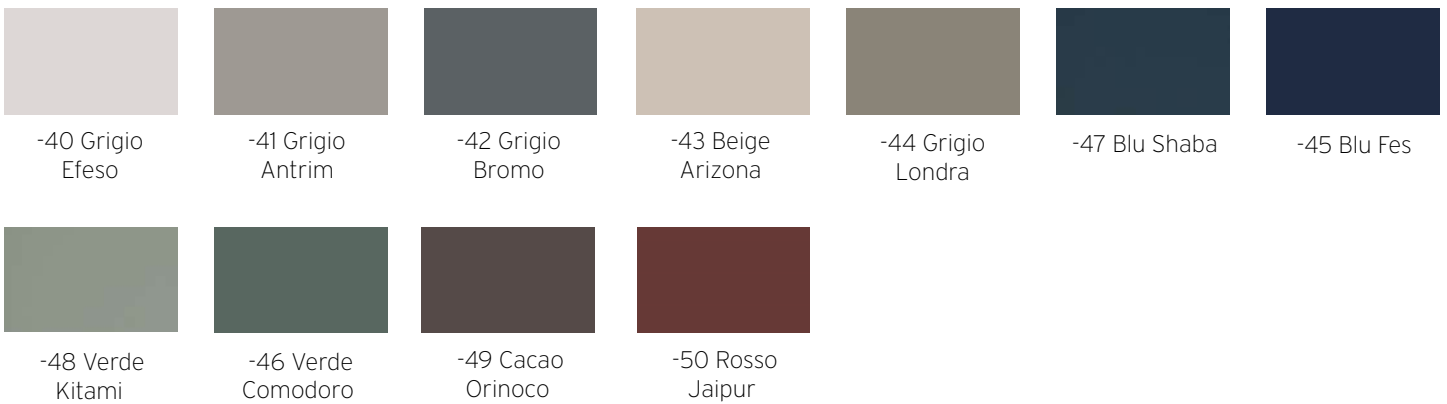

Fenix Powder Coats - *color matched to FENIX®*