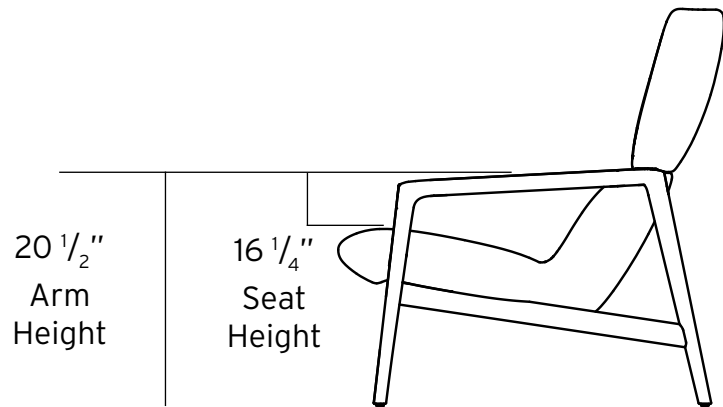

SO-120 - HIGH Back Lounge Chair

Dimensions	w	d	h
Outside	31 1/2"	35 1/2"	35 1/2"
Arm Height			20 1/2"
Seat Height			16 1/4"

Ash Veneer

30 Vanilla Ash

31 Natural Ash

32 Sand Ash

33 Toasted Ash

Oak Veneer