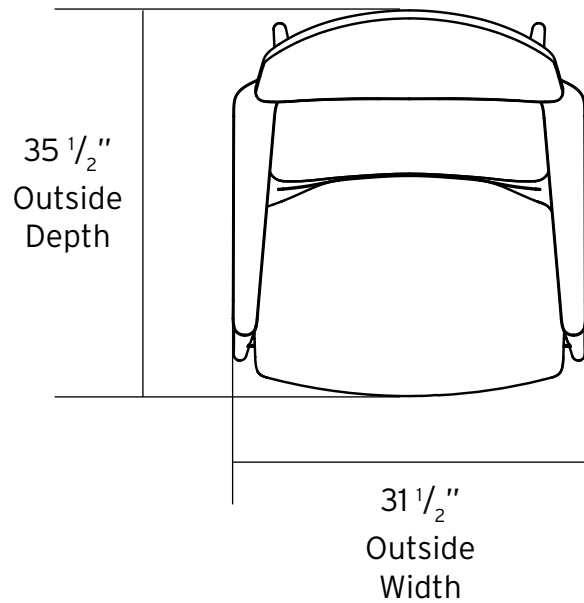

SO-120 - HIGH Back Lounge Chair

Dimensions	w	d	h
Outside	31 1/2"	35 1/2"	35 1/2"
Arm Height			20 1/2"
Seat Height			16 1/4"

Ash Veneer

30 Vanilla Ash

31 Natural Ash

32 Sand Ash

33 Toasted Ash

Oak Veneer