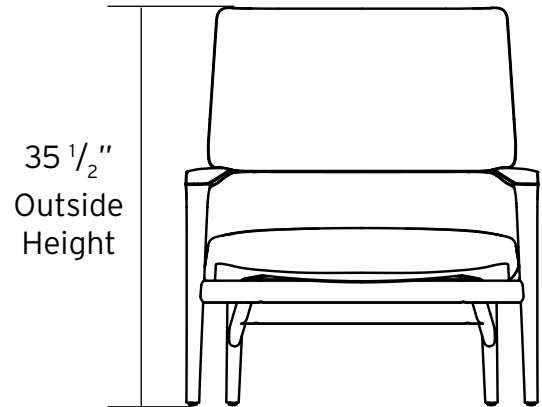

SO-120 - HIGH Back Lounge Chair

Dimensions	w	d	h
Outside	31 1/2"	35 1/2"	35 1/2"
Arm Height			20 1/2"
Seat Height			16 1/4"

Ash Veneer

30 Vanilla Ash

31 Natural Ash

32 Sand Ash

33 Toasted Ash

Oak Veneer