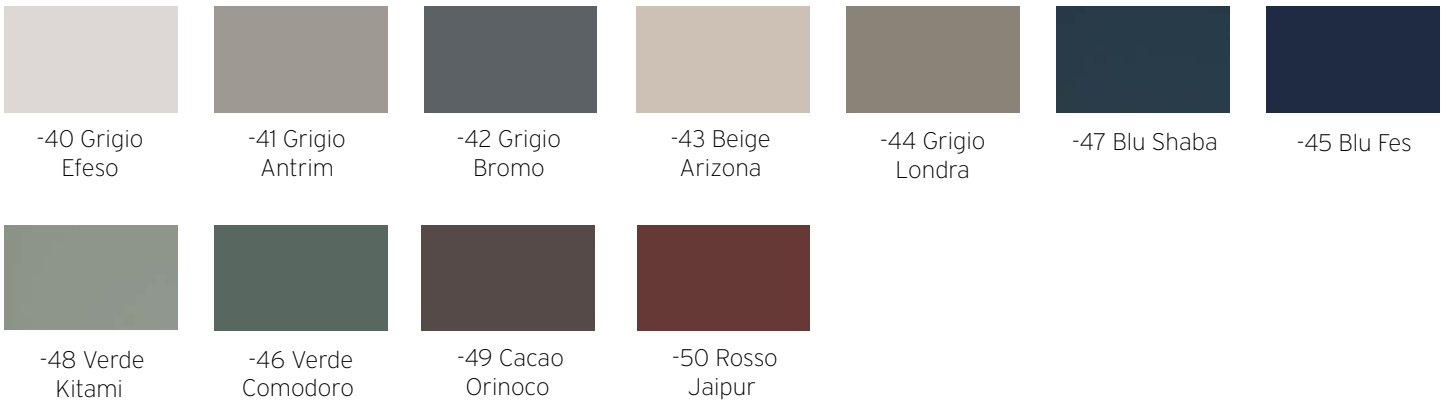

Blu Shaba Blu Fes Verde Kitami Verde Comodoro Nero Ingo

All Fenix have ABS Edgebands to match top.

Standard Laminates

Solids

Brite White* 459-58 Classic White* 9244-58 Folkstone* 927-58 Mouse* 928-58 Storm* 912-58 Platinum* 902-58 Citadel* 1097-58 Black* 909-58

Woodgrains

White Ash++ 8841-26 Buff Elm++ 5793-26 Ashwood Beige++ 5785-26 Silver Riftwood++ 6413-26 Natural Ash* 8843-26 Finnish Oak* 118-26 Formal Walnut* 5782-26 Nut Brown Cherry* 5790-26

Graphite Elm++ 5796-26

All Laminates with * have ABS Edgebands to match top.

All Laminates with ++ must have a solid color edgeband selected.

Powder Coats

Neutral Powder Coats

Pearl Powder Coats

Fenix Powder Coats - *color matched to FENIX®*