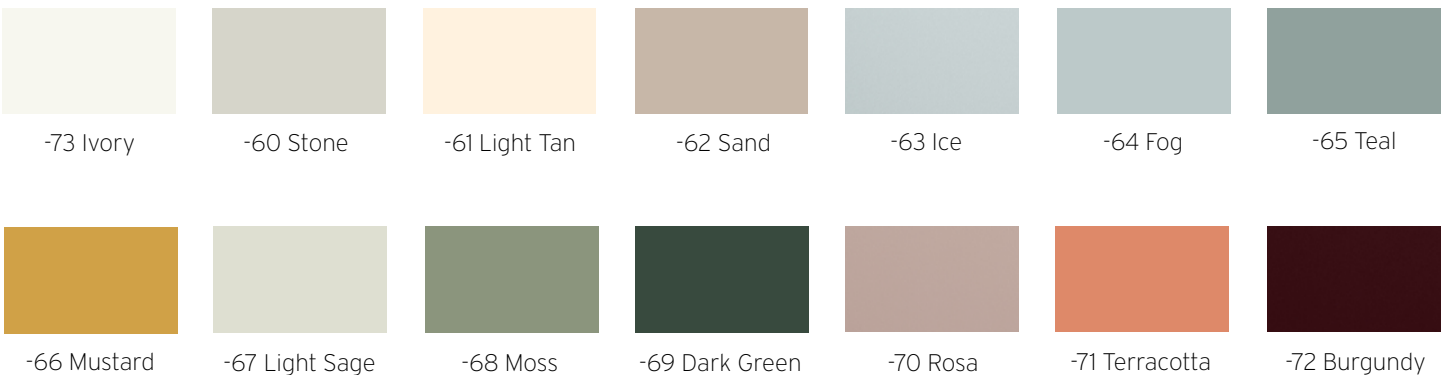

Blu Shaba Blu Fes Verde Kitami Verde Comodoro Nero Ingo

All Fenix have ABS Edgebands to match top.

Standard Laminates

Solids

Brite White* 459-58 Classic White* 9244-58 Folkstone* 927-58 Mouse* 928-58 Storm* 912-58 Platinum* 902-58 Citadel* 1097-58 Black* 909-58

Woodgrains

White Ash++ 8841-26 Buff Elm++ 5793-26 Ashwood Beige++ 5785-26 Silver Riftwood++ 6413-26 Natural Ash* 8843-26 Finnish Oak* 118-26 Formal Walnut* 5782-26 Nut Brown Cherry* 5790-26

Graphite Elm++ 5796-26

All Laminates with * have ABS Edgebands to match top.

All Laminates with ++ must have a solid color edgeband selected.

Powder Coats

Neutral Powder Coats

Pearl Powder Coats

Fenix Powder Coats - *color matched to FENIX®*

Color Trend Powder Coats

CAPAS Table Series

Example: item number CA-1019 = CA-1019

Item	Description	Dimensions	w	inches d	h	Shipping Weight
CA-1019	Small Soft Square	Overall	19 ⁵ / ₈	19 ⁵ / ₈	15 ⁵ / ₈	30 lbs.