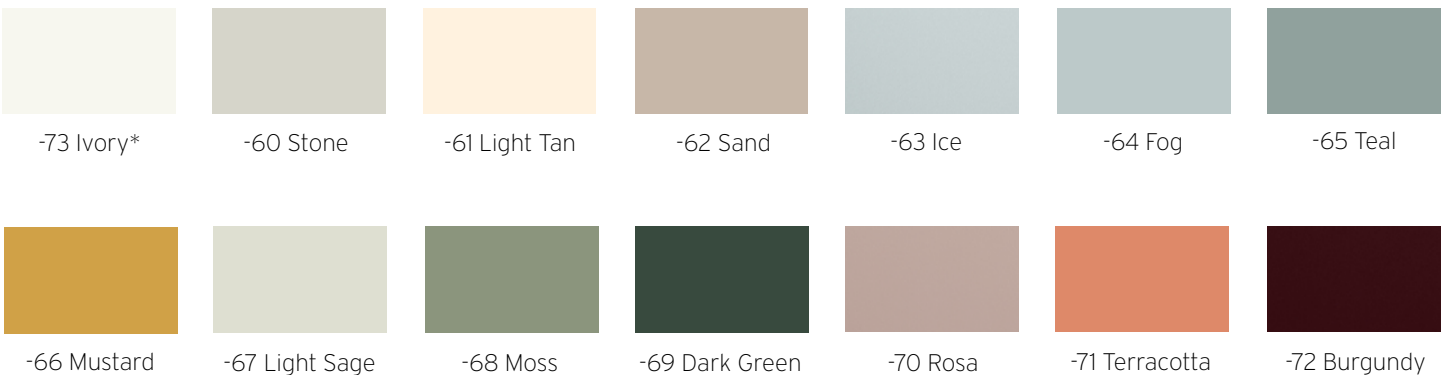

Color Trend Powder Coats