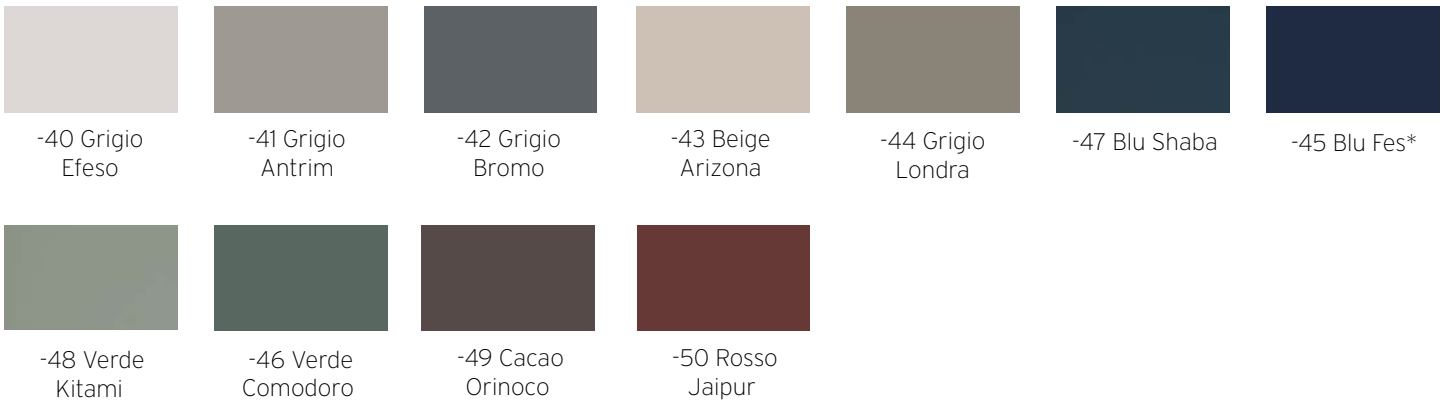

Fenix Powder Coats - *color matched to FENIX®*