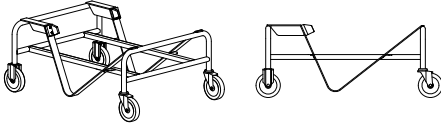

X50 Chair Series

Example: item number X50-Trolley + metal suffix -CH = X50-Trolley

Item	Description	Dimensions	inches			
			w	l	h	
X50-Trolley	Chair Trolley	Outside	26 1/4	34 1/2	14 1/2	Overall height with 50 chairs stacked on trolley is 78 1/2" h

NOTE: Counter and bar height stools cannot be stacked on trolley.

List Price

1244

Item	Description	Dimensions	inches			
			w	l	h	
X50-Trolley-T	Tablet Trolley	Outside	20 3/4	25 1/2	73	

NOTE: Trolley can hold up to 26 tablets

List Price

1801