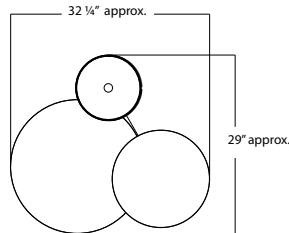

Color Trend Powder Coats

BONH LUME Series

Example: item number **BNL-100-L** = **BNL-100-L**

Item	Description	Dimensions	inches dia	h	Shipping Weight
BNL-100-L	Lamp / Table	Overall		46	60 lbs.
		Light		10 ³ / ₄	
		Small Table Top		15 ³ / ₄	
		Large Table Top		21 ³ / ₄	

Left

List Price
Top
Selection

-AA	-OA	-WW	-LAM	-FX
Ash	Oak	Walnut	Laminate	Fenix
2895	2895	2927	2861	2956

Item	Description	Dimensions	inches dia	h	Shipping Weight
BNL-100-R	Lamp / Table	Overall		46	60 lbs.
		Light		10 ³ / ₄	
		Small Table Top		15 ³ / ₄	
		Large Table Top		21 ³ / ₄	