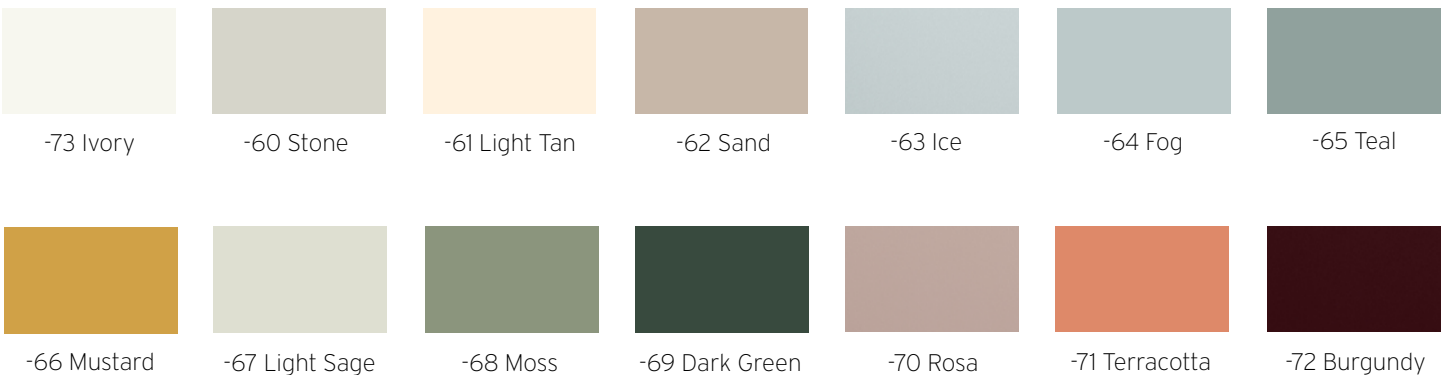

Color Trend Powder Coats