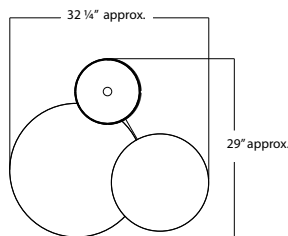

Color Trend Powder Coats

BONH LUME Series

Example: item number **BNL-100-L** = **BNL-100-L**

Item	Description	Dimensions	inches dia	h	Shipping Weight
BNL-100-L	Lamp / Table	Overall		46	60 lbs.
		Light		10 ³ / ₄	
		Small Table Top		15 ³ / ₄	
		Large Table Top		21 ³ / ₄	

Left

List Price
Top
Selection

-AA	-OA	-WW	-LAM	-FX
Ash	Oak	Walnut	Laminate	Fenix
2895	2895	2927	2861	2956

Item	Description	Dimensions	inches dia	h	Shipping Weight
BNL-100-R	Lamp / Table	Overall		46	60 lbs.
		Light		10 ³ / ₄	
		Small Table Top		15 ³ / ₄	
		Large Table Top		21 ³ / ₄	