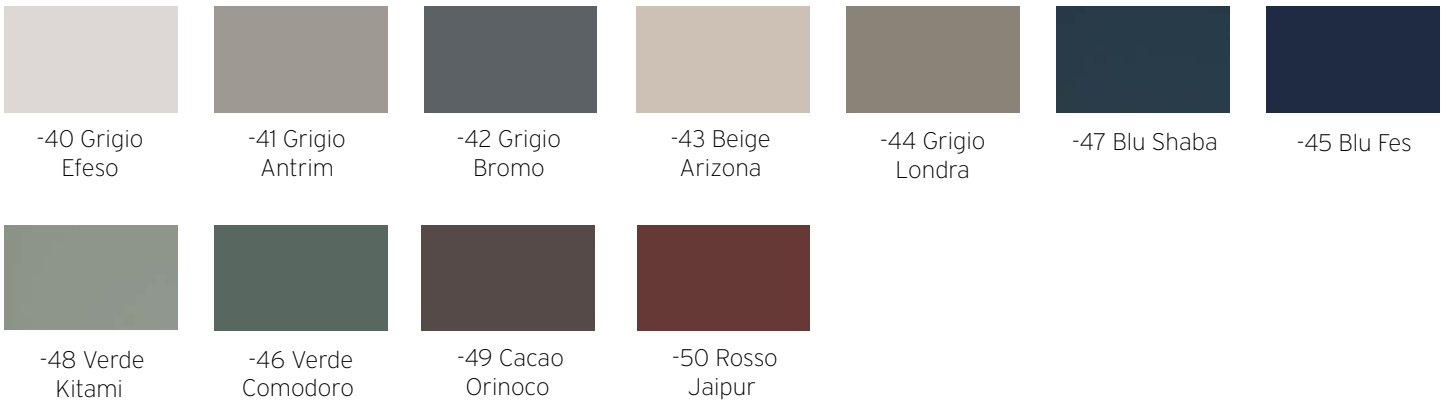

Walnut Veneer

20 Clear
Walnut

21 Light Grey
Walnut

22 Classic
Walnut

23 Mocha
Walnut

24 Midnight
Walnut

FENIX® Innovative Materials

Bianco Kos Grigio Efeso Grigio Antrim Grigio Bromo Beige Arizona Grigio Londra Cacao Orinoco Rosso Jaipur

Blu Shaba Blu Fes Verde Kitami Verde Comodoro Nero Ingo

All Fenix have ABS Edgebands to match top.

Standard Laminates

Solids

Brite White* 459-58 Classic White* 9244-58 Folkstone* 927-58 Mouse* 928-58 Storm* 912-58 Platinum* 902-58 Citadel* 1097-58 Black* 909-58

Woodgrains

White Ash++ 8841-26 Buff Elm++ 5793-26 Ashwood Beige++ 5785-26 Silver Riftwood++ 6413-26 Natural Ash* 8843-26 Finnish Oak* 118-26 Formal Walnut* 5782-26 Nut Brown Cherry* 5790-26

Graphite Elm++ 5796-26

*All Laminates with * have ABS Edgebands to match top.*

All Laminates with ++ are Self Edge to match top.

Powder Coats

Neutral Powder Coats

Pearl Powder Coats

Fenix Powder Coats - *color matched to FENIX®*