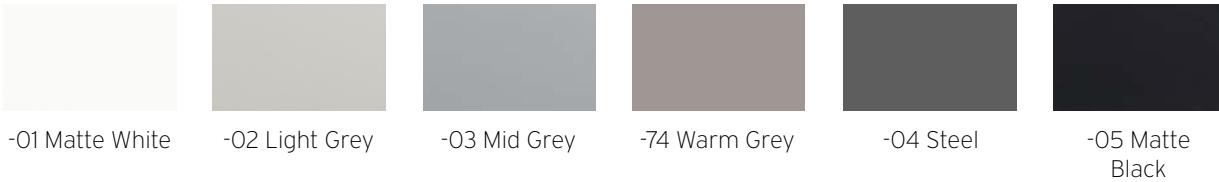

FEATURES

Frame

Powder coated steel

Plastic Tray

A black plastic drainage tray comes standard

Glides

Felt glides come standard

Plastic Drainage Tray

Powder Coats

Neutral Powder Coats

Pearl Powder Coats

Fenix Powder Coats - *color matched to FENIX®*

Color Trend Powder Coats

BRELLA

Item	Description	Dimensions	inches dia	h	Shipping Weight
Brella	Umbrella Stand	Outside	9 1/2	20	10 lbs.