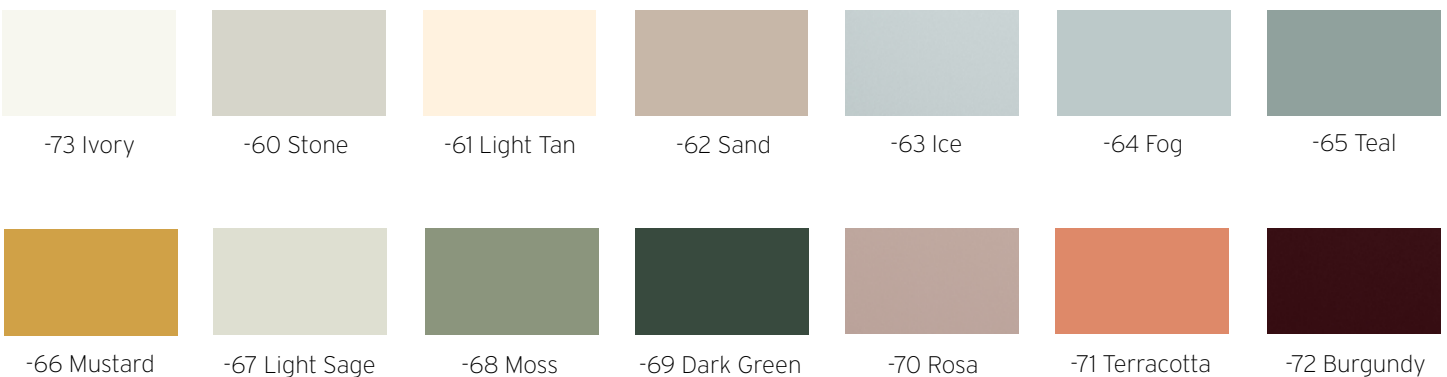

Powder Coats

Neutral Powder Coats

Pearl Powder Coats

Fenix Powder Coats - *color matched to FENIX®*

Color Trend Powder Coats

BRELLA

Item	Description	Dimensions	inches dia	h	Shipping Weight
Brella	Umbrella Stand	Outside	9 1/2	20	10 lbs.