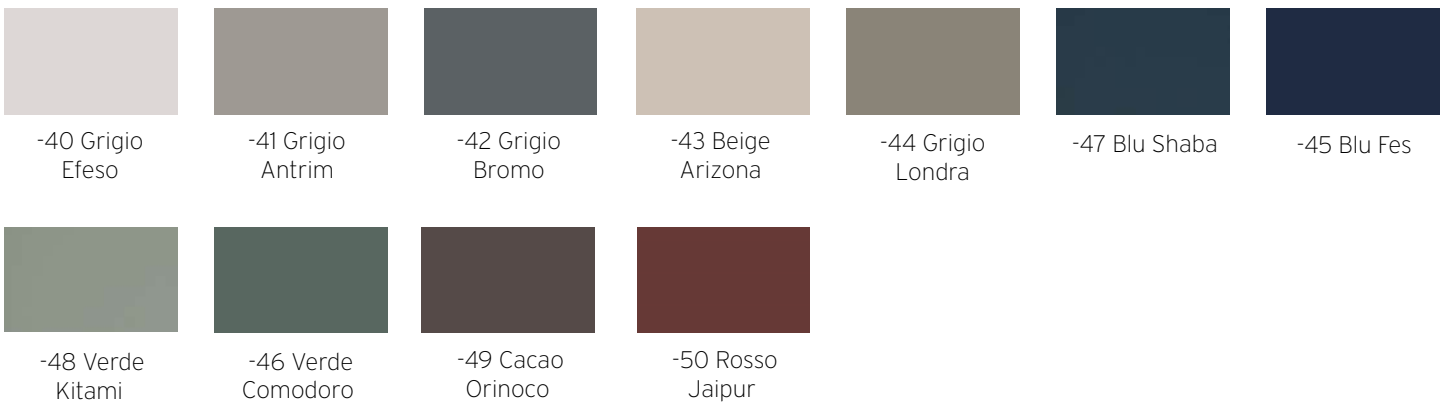

Powder Coats

Neutral Powder Coats

Pearl Powder Coats

Fenix Powder Coats - *color matched to FENIX®*

Color Trend Powder Coats

BRELLA

Item	Description	Dimensions	inches dia	h	Shipping Weight
Brella	Umbrella Stand	Outside	9 1/2	20	10 lbs.