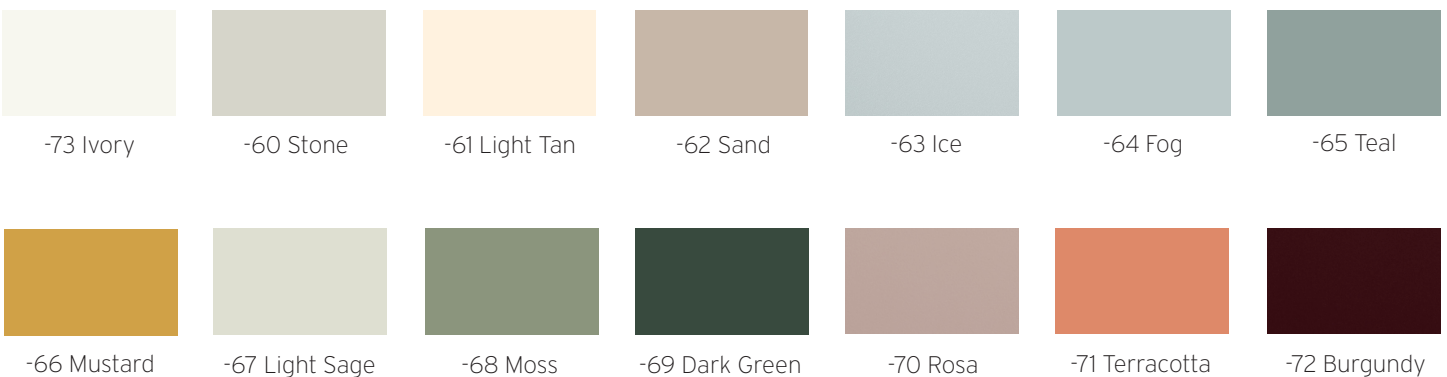

Shipping

CR3 is shipped unassembled.

Chrome

Powder Coats

Neutral Powder Coats

Pearl Powder Coats

Fenix Powder Coats - *color matched to FENIX®*

Color Trend Powder Coats