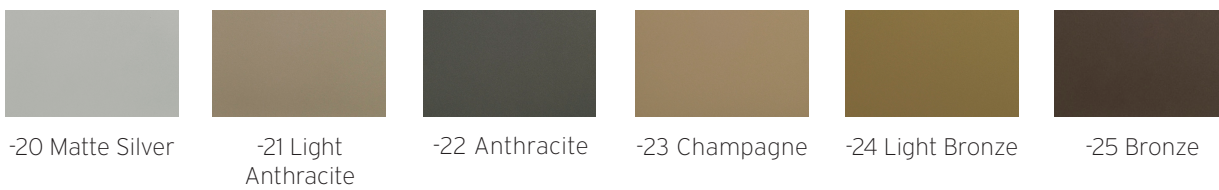

Shipping

CR3 is shipped unassembled.

Chrome

Powder Coats

Neutral Powder Coats

Pearl Powder Coats

Fenix Powder Coats - *color matched to FENIX®*

Color Trend Powder Coats