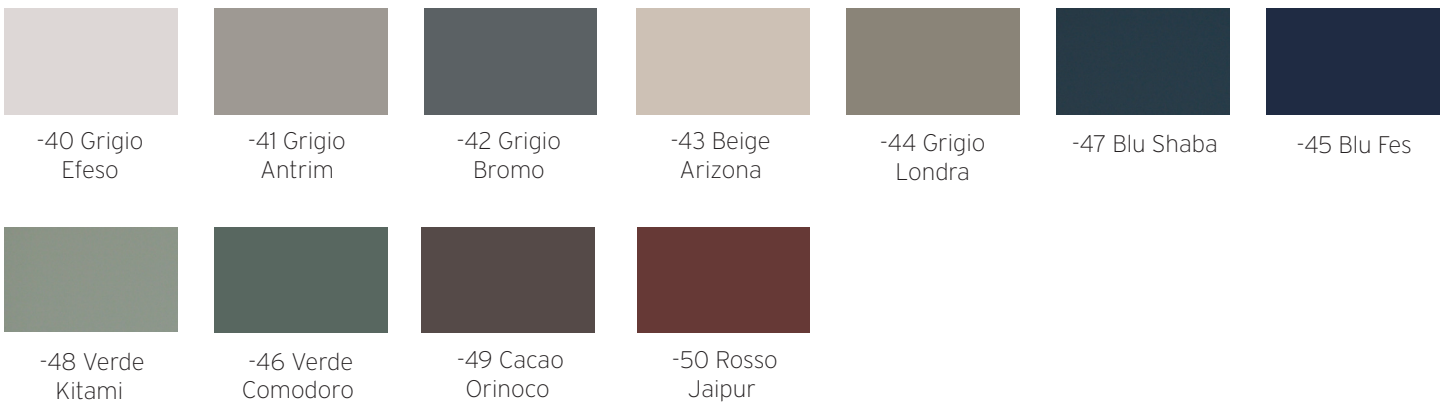

Shipping

CR3 is shipped unassembled.

Chrome

Powder Coats

Neutral Powder Coats

Pearl Powder Coats

Fenix Powder Coats - *color matched to FENIX®*

Color Trend Powder Coats