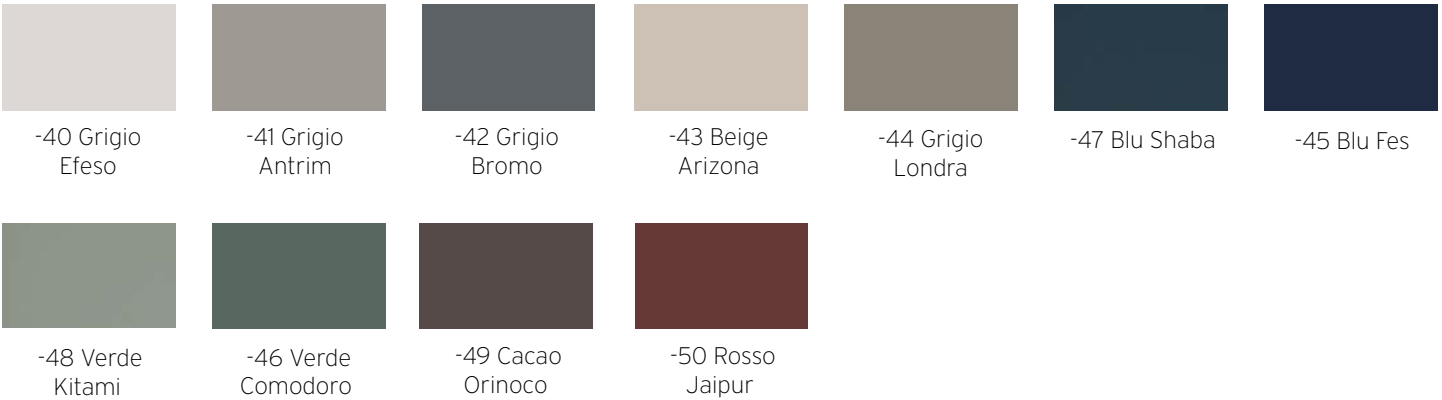

Exposed veneer shell with interior upholstery. Specify Oak (**-OA**) or Walnut (**-WW**) shell.

BACK OPTIONS

Mid Back

High Back

Oak Veneer

10 Alabaster
White Oak

11 Light Oak

12 Golden Oak

13 Harvest Oak

14 Slate Oak

15 Mineral
Grey Oak

16 Dark Oak

Walnut Veneer

20 Clear
Walnut

21 Light Grey
Walnut

22 Classic
Walnut

23 Mocha
Walnut

24 Midnight
Walnut

POWDER COATS

Powder Coats

Neutral Powder Coats

Pearl Powder Coats

Fenix Powder Coats - *color matched to FENIX®*

Color Trend Powder Coats