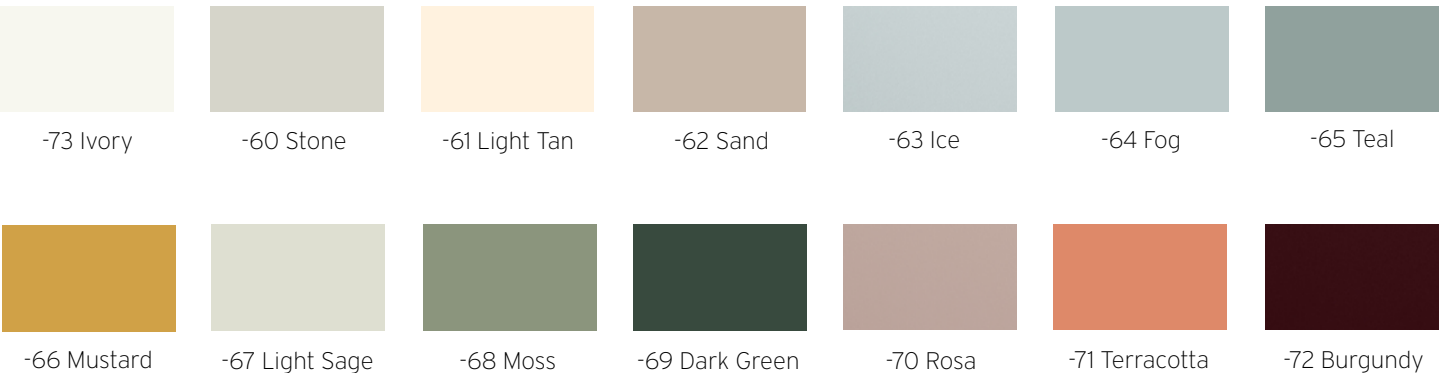

Exposed veneer shell with interior upholstery. Specify Oak (**-OA**) or Walnut (**-WW**) shell.

BACK OPTIONS

Mid Back

High Back

Oak Veneer

10 Alabaster
White Oak

11 Light Oak

12 Golden Oak

13 Harvest Oak

14 Slate Oak

15 Mineral
Grey Oak

16 Dark Oak

Walnut Veneer

20 Clear
Walnut

21 Light Grey
Walnut

22 Classic
Walnut

23 Mocha
Walnut

24 Midnight
Walnut

POWDER COATS

Powder Coats

Neutral Powder Coats

Pearl Powder Coats

Fenix Powder Coats - *color matched to FENIX®*

Color Trend Powder Coats