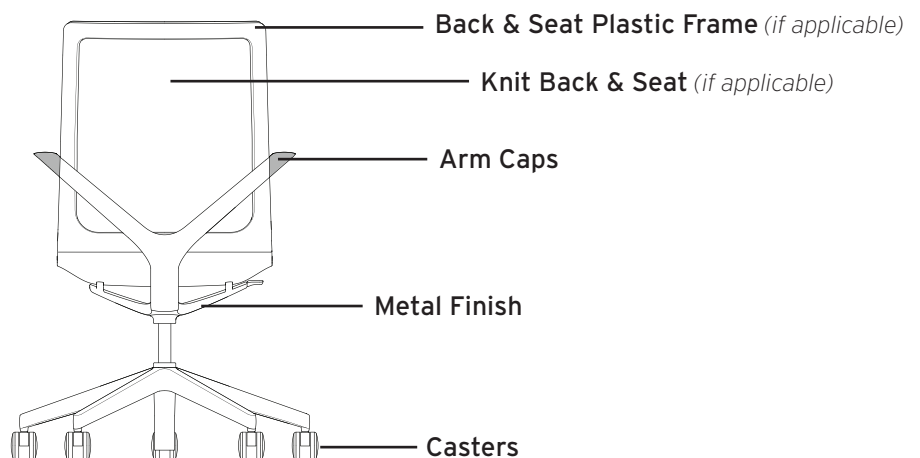

THE FOLLOWING ITEMS MUST BE SPECIFIED

For information concerning Condition of Sales, Warranty, Fabric, Finishes, etc., please download the *Conditions of Sales.pdf* on the Davis web site: www.davisfurniture.com