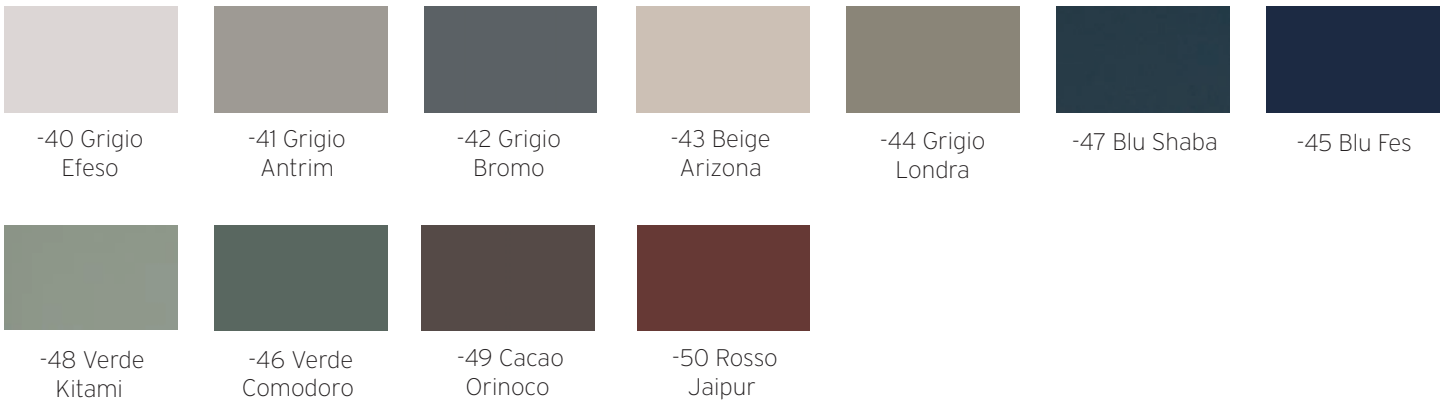

LQ-UPHAC
Leather Arm Cap

Powder Coats

Neutral Powder Coats

**Only fully upholstered chairs can have powder coats other than Light Grey, Matte Black, or Mid Grey.*

Pearl Powder Coats

Fenix Powder Coats - color matched to FENIX®