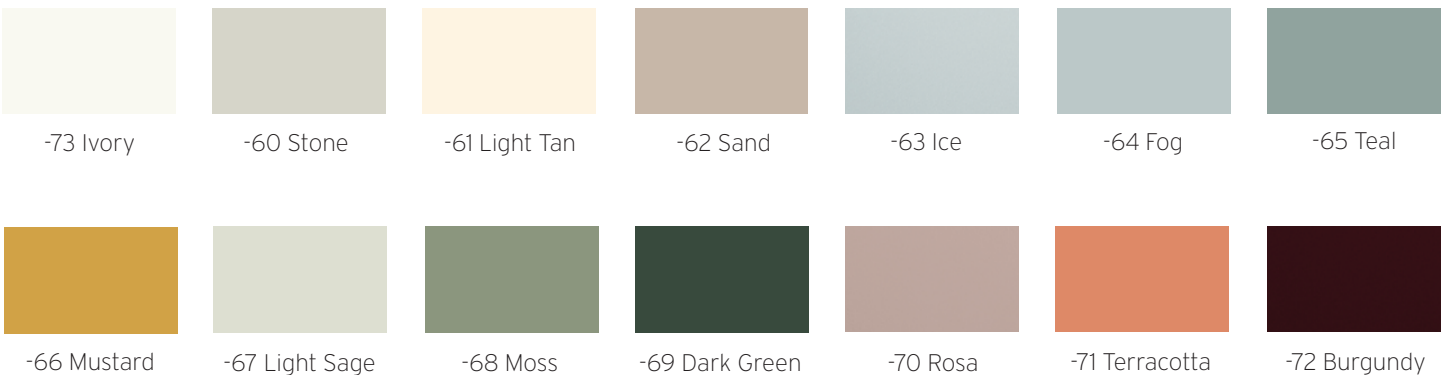

Color Trend Powder Coats