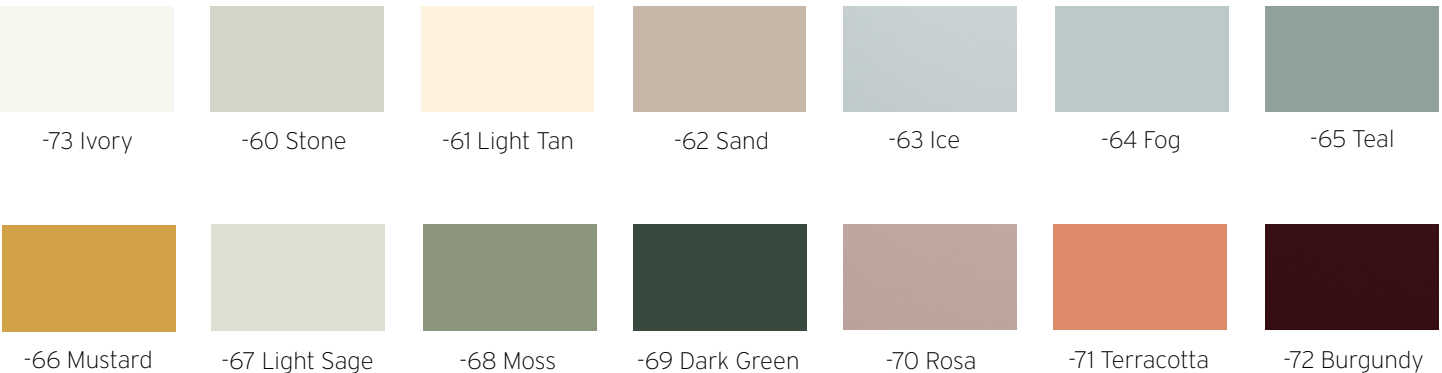

FENIX® Innovative Materials

Bianco Kos

Grigio Efeso

Grigio Antrim

Grigio Bromo

Beige Arizona

Grigio Londra

Cacao Orinoco

Rosso Jaipur

Blu Shaba

Blu Fes

Verde Kitami

Verde Comodoro

Nero Ingo

Glass

Black Painted
Back

White Painted
Back

Marble

Bianco Carrara

Nero Marquina

**must specify honed or polished when ordering marble*

CASEN LOUNGE Series

POWDER COATS

Powder Coats

Neutral Powder Coats

Pearl Powder Coats

Fenix Powder Coats - *color matched to FENIX®*

Color Trend Powder Coats

SEATING UNITS

CASEN LOUNGE Series

Example: item number CS-1001 = CS-1001

Item	Description	Dimensions	w	inches			Yardage / Square Feet	Shipping Weight
				d	h			
CS-1001	Lounge Chair	Outside	41 3/4	34 3/8	32 1/2	4 3/4 yds. / 99 3/4 sq. ft.	126 lbs.	
		Arm			24 3/4			
		Seat			15 3/4			