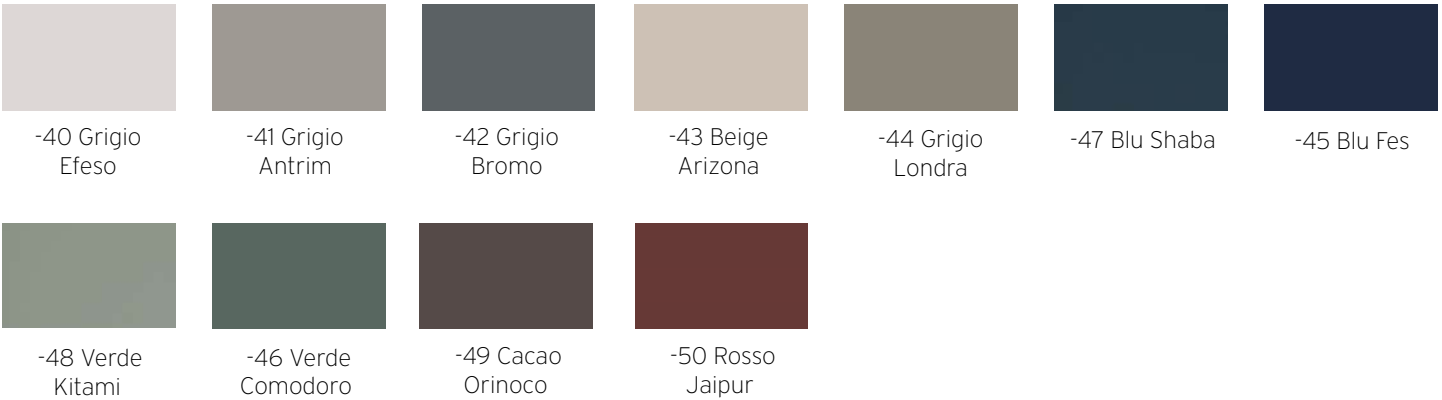

FENIX® Innovative Materials

Bianco Kos

Grigio Efeso

Grigio Antrim

Grigio Bromo

Beige Arizona

Grigio Londra

Cacao Orinoco

Rosso Jaipur

Blu Shaba

Blu Fes

Verde Kitami

Verde Comodoro

Nero Ingo

Glass

Black Painted
Back

White Painted
Back

Marble

Bianco Carrara

Nero Marquina

**must specify honed or polished when ordering marble*

CASEN LOUNGE Series

POWDER COATS

Powder Coats

Neutral Powder Coats

Pearl Powder Coats

Fenix Powder Coats - *color matched to FENIX®*

Color Trend Powder Coats

SEATING UNITS

CASEN LOUNGE Series

Example: item number CS-1001 = CS-1001

Item	Description	Dimensions	w	inches			Yardage / Square Feet	Shipping Weight
				d	h			
CS-1001	Lounge Chair	Outside	41 3/4	34 3/8	32 1/2	4 3/4 yds. / 99 3/4 sq. ft.	126 lbs.	
		Arm			24 3/4			
		Seat			15 3/4			