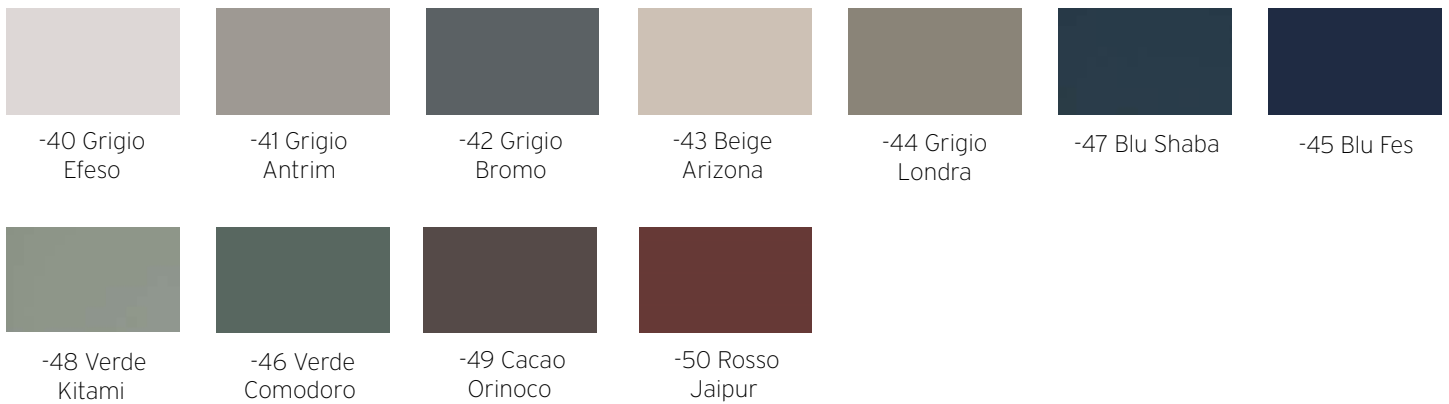

Fenix Powder Coats - *color matched to FENIX®*