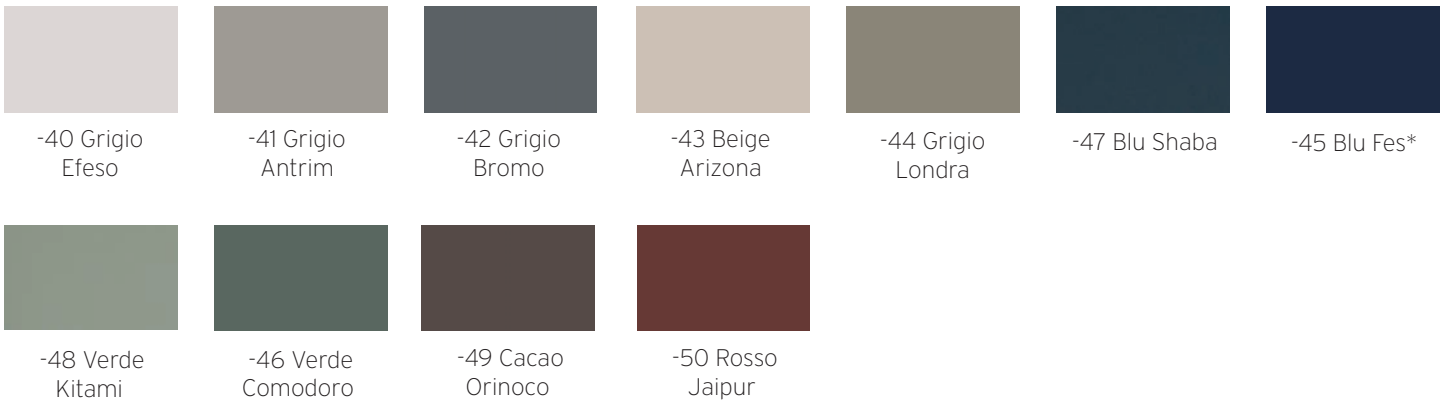

Fenix Powder Coats - *color matched to FENIX®*