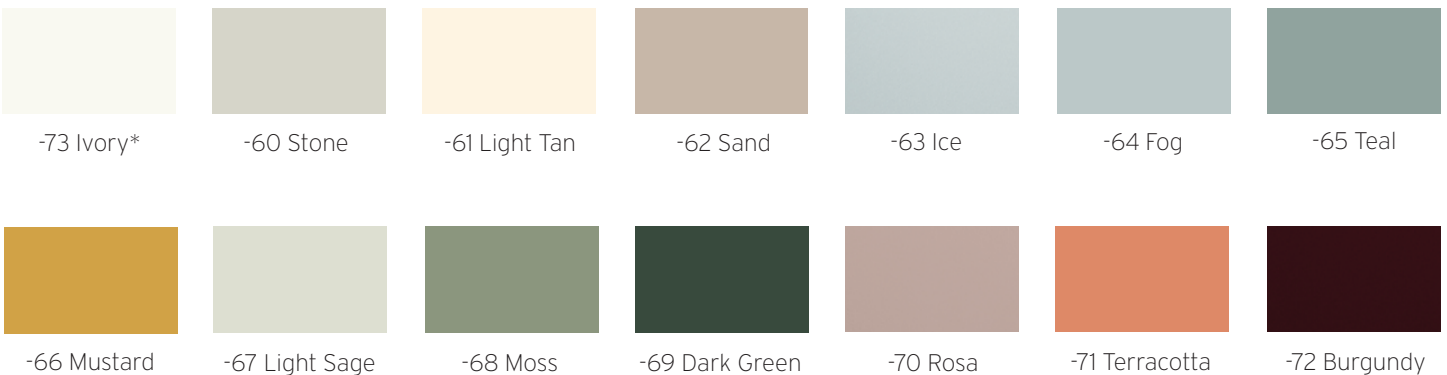

Color Trend Powder Coats