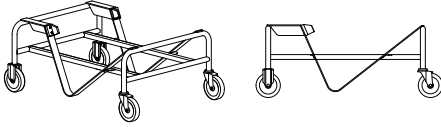

X50 Chair Series

Example: item number X50-Trolley + metal suffix -CH = X50-Trolley

Item	Description	Dimensions	inches			
			w	l	h	
X50-Trolley	Chair Trolley	Outside	26 1/4	34 1/2	14 1/2	Overall height with 50 chairs stacked on trolley is 78 1/2" h

NOTE: Counter and bar height stools cannot be stacked on trolley.

List Price

1244

Item	Description	Dimensions	inches			
			w	l	h	
X50-Trolley-T	Tablet Trolley	Outside	20 3/4	25 1/2	73	

NOTE: Trolley can hold up to 26 tablets

List Price

1801