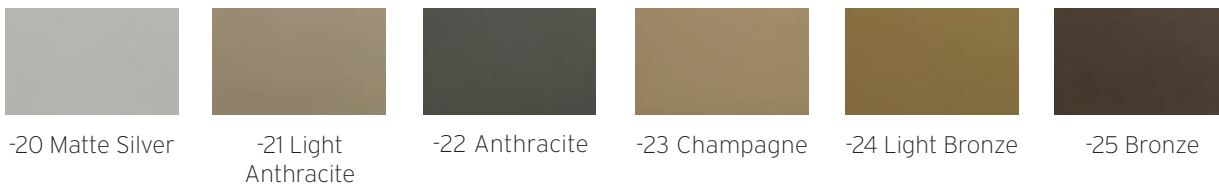

Pearl Powder Coats