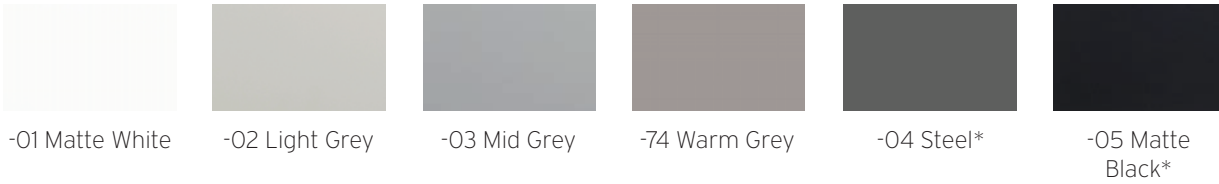

Powder Coats

Neutral Powder Coats