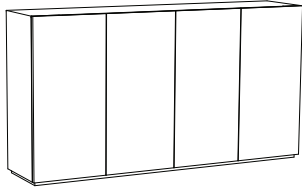

Example: item number **Hue-3079** + case suffix **-OA** + door suffix **-PT** = **Hue-3079-OA-PT**

Item	Description	Dimensions	inches			Shipping Weight
			w	d	h	
Hue-3079	Highboard Hinged Doors	Outside	78 ³/₄	17 ³/₄	42 ¹/₈	572 lbs.