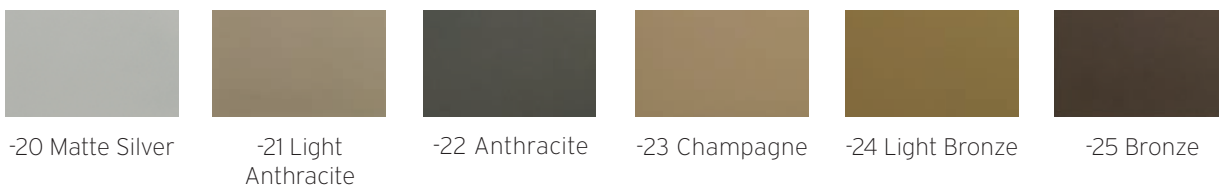

.66 Granite

.27 Grey-  
White

.61 Ice Blue

.39 Ivory

.30 Jade

.51 Night Blue

.62 Ocean

.59 Pebble

.28 Rosewood

.53 Sage

.37 Slate Black

.54 Snow

.68 Steel  
Blue

.60 Stone  
Grey

.47 Tomato

.58 Vanilla

.40 Wine Red

**Powder Coats**

Neutral Powder Coats

Pearl Powder Coats

Fenix Powder Coats - *color matched to FENIX®*

Color Trend Powder Coats

Example: item number **Hue-1039** + case suffix **-OA** + door suffix **-PT** = **Hue-1039-OA-PT**