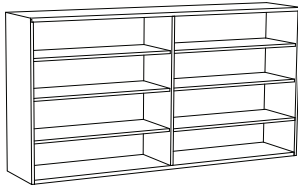

NOTE: Case suffix must appear before door suffix in model number. See example above.

Case Selection	List Price	Door Finish			
		-AA	-OA	-WW	-PT
		Ash	Oak	Walnut	Painted
-AA Ash		10463	N/A	N/A	10463
-OA Oak		N/A	10463	N/A	10463
-WW Walnut		N/A	N/A	10463	10463
-PT Painted		10463	10463	10463	9517

Standard Interior View