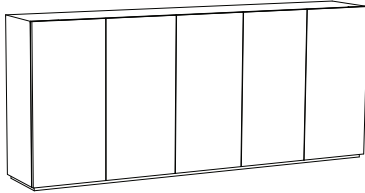

Example: item number **Hue-3098** + case suffix **-OA** + door suffix **-PT** = **Hue-3098-OA-PT**

Item	Description	Dimensions	inches			Shipping Weight
			w	d	h	
Hue-3098	Highboard Hinged Doors	Outside	98 ³/₈	17 ³/₄	42 ¹/₈	748 lbs.