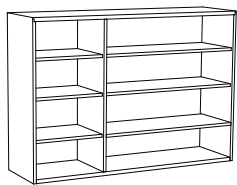

NOTE: Case suffix must appear before door suffix in model number. See example above.

Case Selection	List Price	Door Finish			
		-AA	-OA	-WW	-PT
		Ash	Oak	Walnut	Painted
-AA Ash		8781	N/A	N/A	8781
-OA Oak		N/A	8781	N/A	8781
-WW Walnut		N/A	N/A	8781	8781
-PT Painted		8781	8781	8781	8025

Standard Interior View