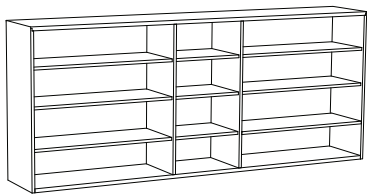

NOTE: Case suffix must appear before door suffix in model number. See example above.

Case Selection	List Price	Door Finish			
		-AA	-OA	-WW	-PT
		Ash	Oak	Walnut	Painted
-AA Ash		12467	N/A	N/A	12467
-OA Oak		N/A	12467	N/A	12467
-WW Walnut		N/A	N/A	12467	12467
-PT Painted		12467	12467	12467	11277

Standard Interior View