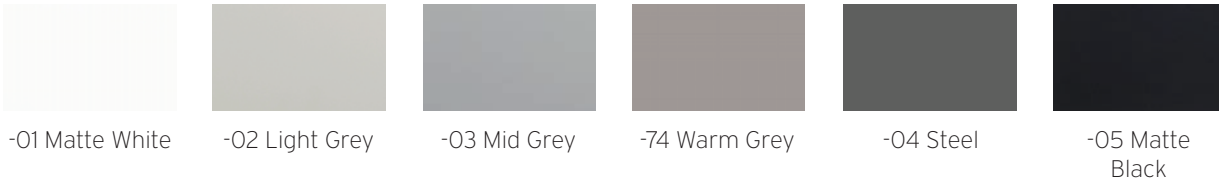

.66 Granite

.27 Grey-  
White

.61 Ice Blue

.39 Ivory

.30 Jade

.51 Night Blue

.62 Ocean

.59 Pebble

.28 Rosewood

.53 Sage

.37 Slate Black

.54 Snow

.68 Steel  
Blue

.60 Stone  
Grey

.47 Tomato

.58 Vanilla

.40 Wine Red

**Powder Coats**

Neutral Powder Coats

Pearl Powder Coats

Fenix Powder Coats - *color matched to FENIX®*

Color Trend Powder Coats

Example: item number **Hue-1039** + case suffix **-OA** + door suffix **-PT** = **Hue-1039-OA-PT**