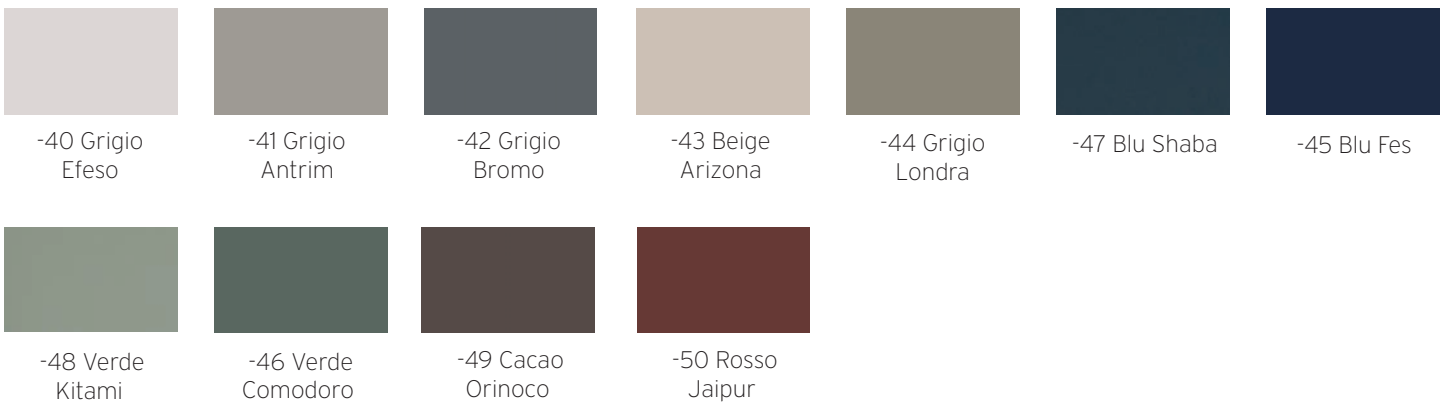

.66 Granite

.27 Grey-  
White

.61 Ice Blue

.39 Ivory

.30 Jade

.51 Night Blue

.62 Ocean

.59 Pebble

.28 Rosewood

.53 Sage

.37 Slate Black

.54 Snow

.68 Steel  
Blue

.60 Stone  
Grey

.47 Tomato

.58 Vanilla

.40 Wine Red

**Powder Coats**

Neutral Powder Coats

Pearl Powder Coats

Fenix Powder Coats - *color matched to FENIX®*

Color Trend Powder Coats

Example: item number **Hue-1039** + case suffix **-OA** + door suffix **-PT** = **Hue-1039-OA-PT**