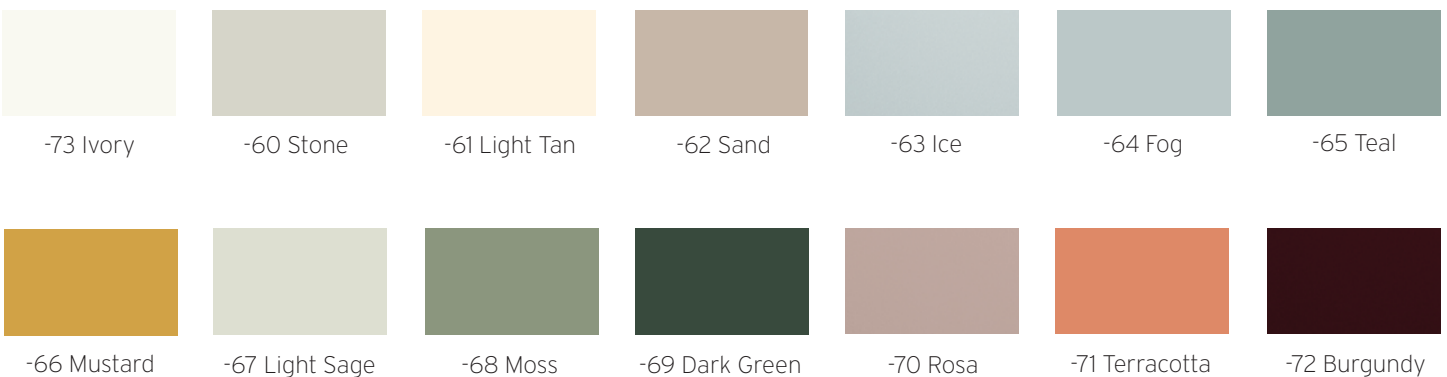

.66 Granite

.27 Grey-  
White

.61 Ice Blue

.39 Ivory

.30 Jade

.51 Night Blue

.62 Ocean

.59 Pebble

.28 Rosewood

.53 Sage

.37 Slate Black

.54 Snow

.68 Steel  
Blue

.60 Stone  
Grey

.47 Tomato

.58 Vanilla

.40 Wine Red

**Powder Coats**

Neutral Powder Coats

Pearl Powder Coats

Fenix Powder Coats - *color matched to FENIX®*

Color Trend Powder Coats

Example: item number **Hue-1039** + case suffix **-OA** + door suffix **-PT** = **Hue-1039-OA-PT**