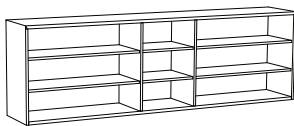

NOTE: Case suffix must appear before door suffix in model number. See example above.

Case Selection	List Price	Door Finish			
		-AA	-OA	-WW	-PT
		Ash	Oak	Walnut	Painted
-AA Ash		12409	N/A	N/A	12409
-OA Oak		N/A	12409	N/A	12409
-WW Walnut		N/A	N/A	12409	12409
-PT Painted		12409	12409	12409	11357

Standard Interior View