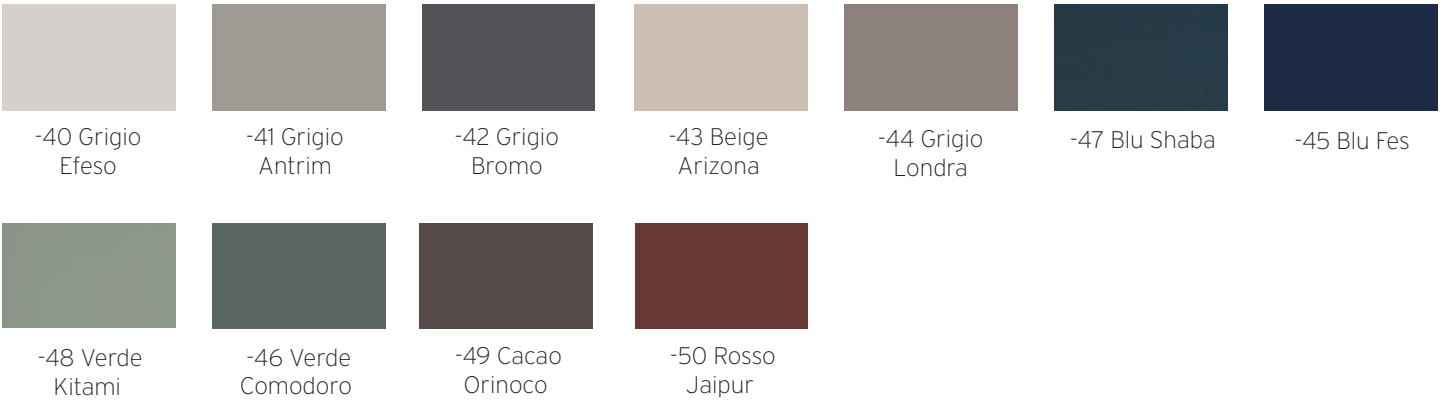

23 Mocha
Walnut

24 Midnight
Walnut

FENIX® Innovative Materials

Bianco Kos

Grigio Efeso

Grigio Antrim

Grigio Bromo

Beige Arizona

Grigio Londra

Cacao Orinoco

Rosso Jaipur

Blu Shaba

Blu Fes

Verde Kitami

Verde Comodoro

Nero Ingo

All Fenix have ABS Edgebands to match top.

Powder Coats

Neutral Powder Coats

Pearl Powder Coats

Fenix Powder Coats - *color matched to FENIX®*

Color Trend Powder Coats

ROUND TABLES

VIDA Table Series

Example: item number VA-100 + top suffix -WW = VA-100-WW

		List Price						
		<i>Top Material</i>						
	Item	Description	dia	h	-AA (veneer)	-OA (veneer)	-WW (veneer)	-FX (fenix lam.)
Side Tables - Round Tops	VA-100	15 3/4" Round Top	15 3/4	18 7/8	1884	1884	1898	1951
	VA-102	15 3/4" Round Top	15 3/4	25 7/8	1963	1963	1978	2037