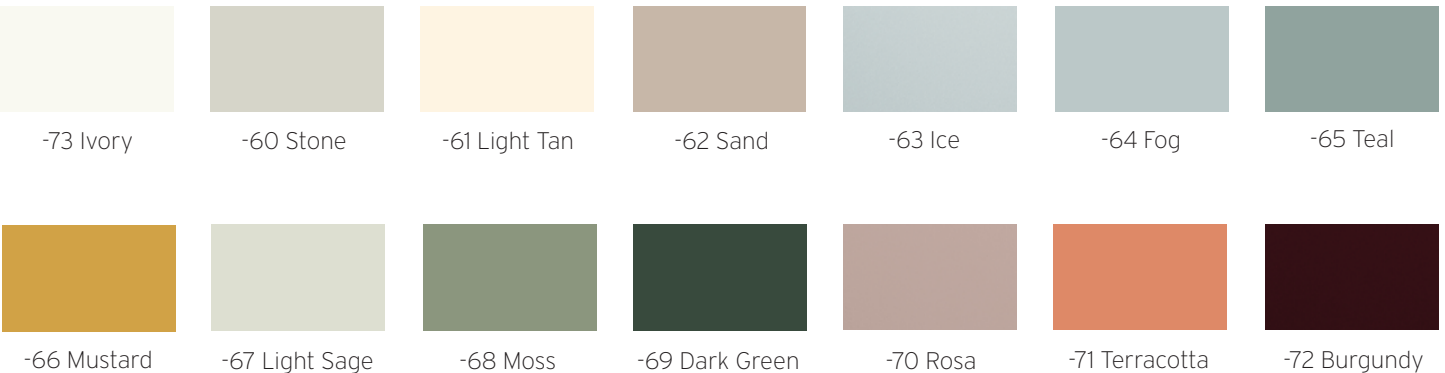

23 Mocha
Walnut

24 Midnight
Walnut

FENIX® Innovative Materials

Bianco Kos

Grigio Efeso

Grigio Antrim

Grigio Bromo

Beige Arizona

Grigio Londra

Cacao Orinoco

Rosso Jaipur

Blu Shaba

Blu Fes

Verde Kitami

Verde Comodoro

Nero Ingo

All Fenix have ABS Edgebands to match top.

Powder Coats

Neutral Powder Coats

Pearl Powder Coats

Fenix Powder Coats - *color matched to FENIX®*

Color Trend Powder Coats

ROUND TABLES

VIDA Table Series

Example: item number VA-100 + top suffix -WW = VA-100-WW

		List Price						
		<i>Top Material</i>						
	Item	Description	dia	h	-AA (veneer)	-OA (veneer)	-WW (veneer)	-FX (fenix lam.)
Side Tables - Round Tops	VA-100	15 3/4" Round Top	15 3/4	18 7/8	1884	1884	1898	1951
	VA-102	15 3/4" Round Top	15 3/4	25 7/8	1963	1963	1978	2037