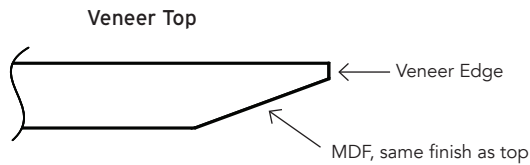

FEATURES

Base Powder coated curved solid steel

Glides **Side Tables** - Black plastic fixed glides
Conference Tables - Black plastic adjustable glides

Custom Vida is always built individually to order, so that suitable special dimensions may be chosen for all items. For special projects, please consult the factory in advance – we will gladly provide the necessary support for your space and product planning.

Tops **Veneer Top** - MDF with corner edge
FENIX® Top - All FENIX® tops are edge banded with a matching ABS edge band

Access Lid If electrical is ordered all access lids will come standard in matching top material.

Wire Management Tables ordered with power come standard with horizontal and vertical wire management.
Vertical Wire Management - Vertical cabling attaches magnetically to the inner side of the leg frame; finished to match base
Horizontal Wire Management - Velcro units and metal troughs are used as horizontal wire management.

Edge Detail