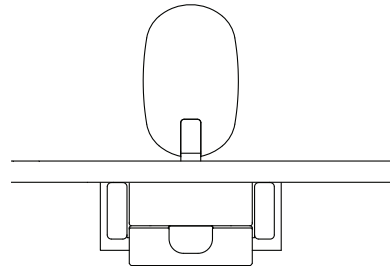

When ordering power please follow the guidelines below.

1. Select Power Box with **one** power strip and wire management for table - **PB-A-VA** - $1,985
2. Specify Electrical Data Components (choose *three* for each power strip) - **Power, USB-AC, HDMI**

EXAMPLE: PB-A-VA-PUH - $1,985 + 0 + 248 + 495 = $2,728

Item	Description
PB-A-VA	Power Box with <i>One</i> Power Strip and Horizontal and Vertical Wire Management included

End View

NOTE: Lid is hinged on end of box. See above

Item	List Price
PB-A-VA Power Box	1985 (must order <i>two</i> if a double top table is ordered)

Electrical Data Components - *Must specify three:*

Component Options	List Price
P - Power	No Upcharge
U - USB-AC	$248
H - HDMI	$495
R - RJ45 Cat.6	$217
O - Open receptacle	No Upcharge

NOTE: 6' End power cord with plug included

Davis will select the location of components in strip unless customer requests a custom order. Contact Customer Service if custom order is required.