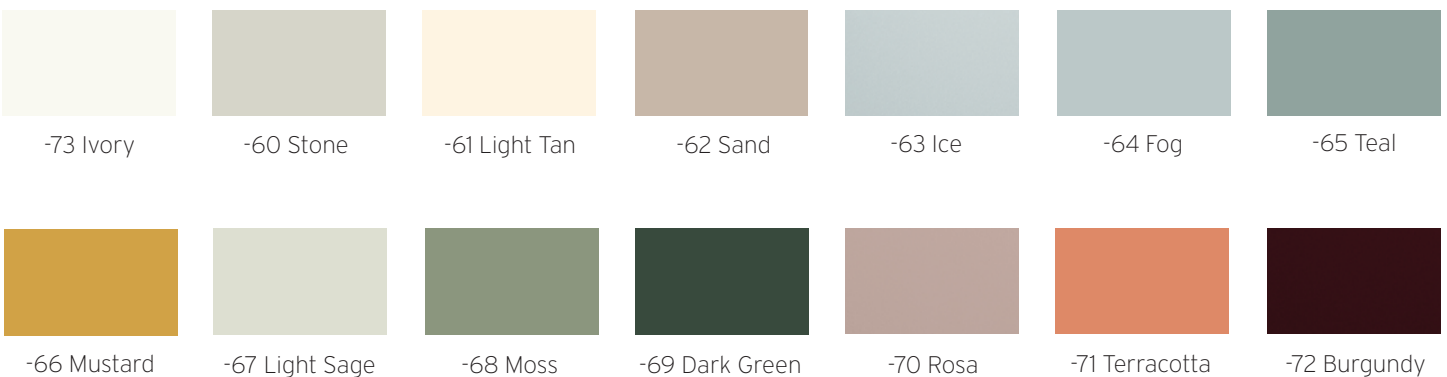

Color Trend Powder Coats