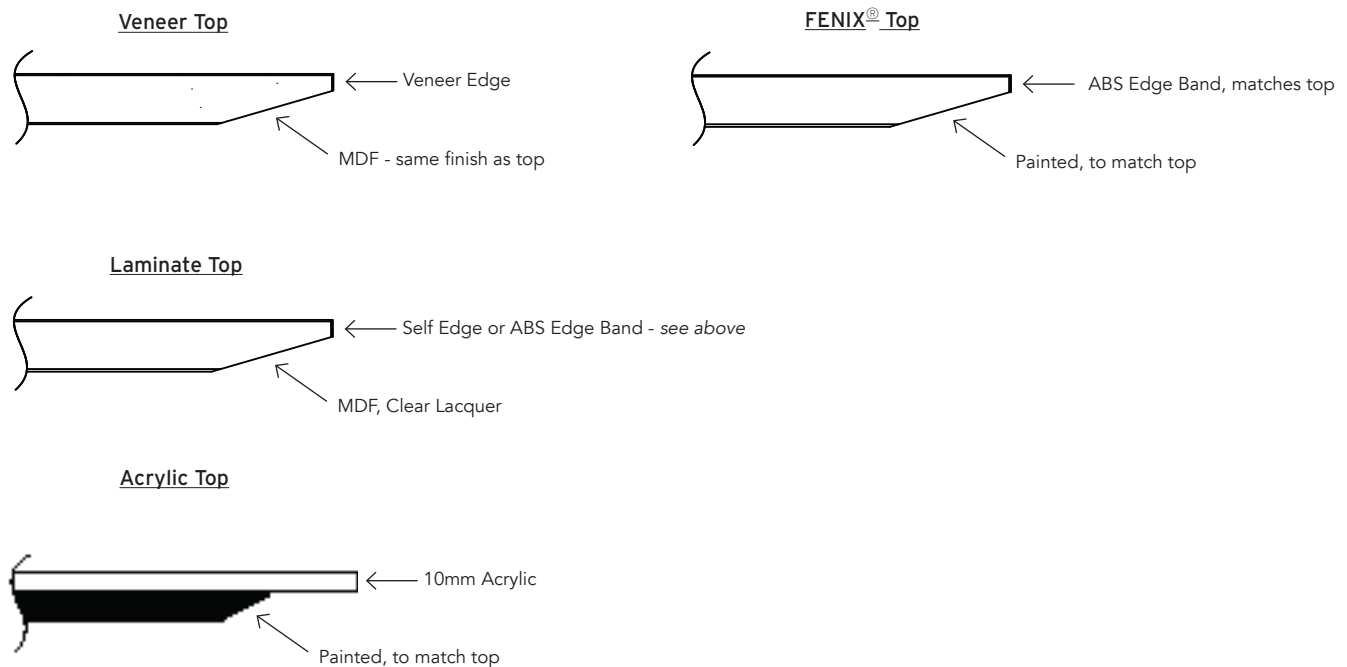

FEATURES

Bases

Column and four-leg base - available in plated chrome and powder coat finishes.
Double column base - available in plated chrome and powder coat finishes.

Glides

Adjustable glides are standard

Special Top Sizes

Special top sizes may be ordered, contact factory with request

Tops

MDF core with veneer, FENIX® or laminate top surface
Custom sizes may be specified - contact factory for more information
Standard Laminate Tops:

Solid Color laminates - all have matching ABS edge bands.

Wood Grain laminates - *Natural Ash, Nut Brown Cherry, Finnish Oak, and Formal Walnut* have matching ABS edge bands. All other wood grain laminates will be a self edge

All FENIX® tops are edge banded with a matching ABS edge band
Acrylic tops are solid 10mm thick. Offered in white only.

Wire Management

Vertical Wire Management - attaches magnetically to inside of column. Finished to match base. **MZ-WireM** - $230 list. Must specify at time of order.

Edge Detail