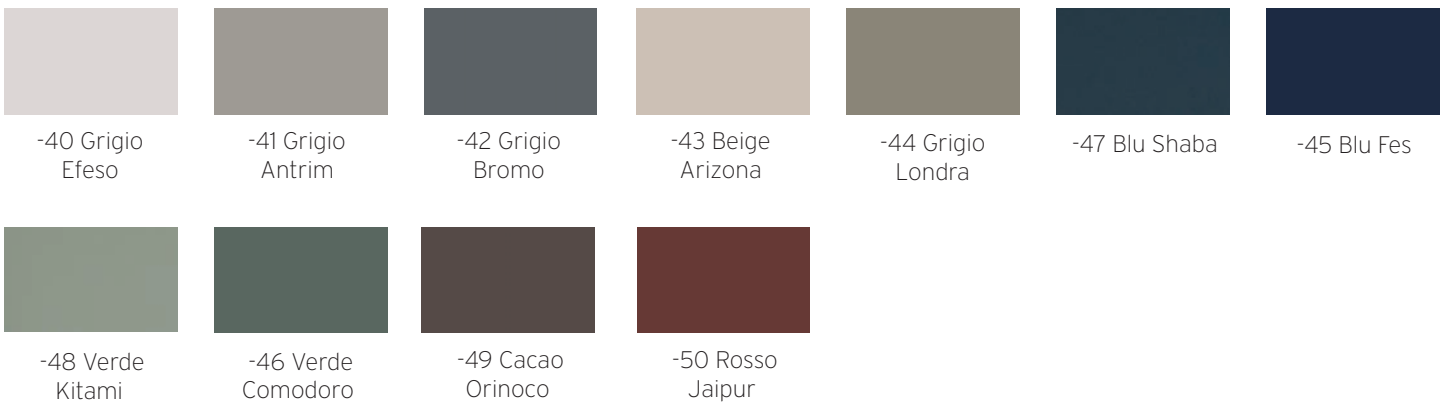

Graphite Elm++ 5796-26

*All Laminates with * have ABS Edgebands to match top.*

All Laminates with ++ are Self Edge to match top.

Powder Coats

Neutral Powder Coats

Pearl Powder Coats

Fenix Powder Coats - *color matched to FENIX®*