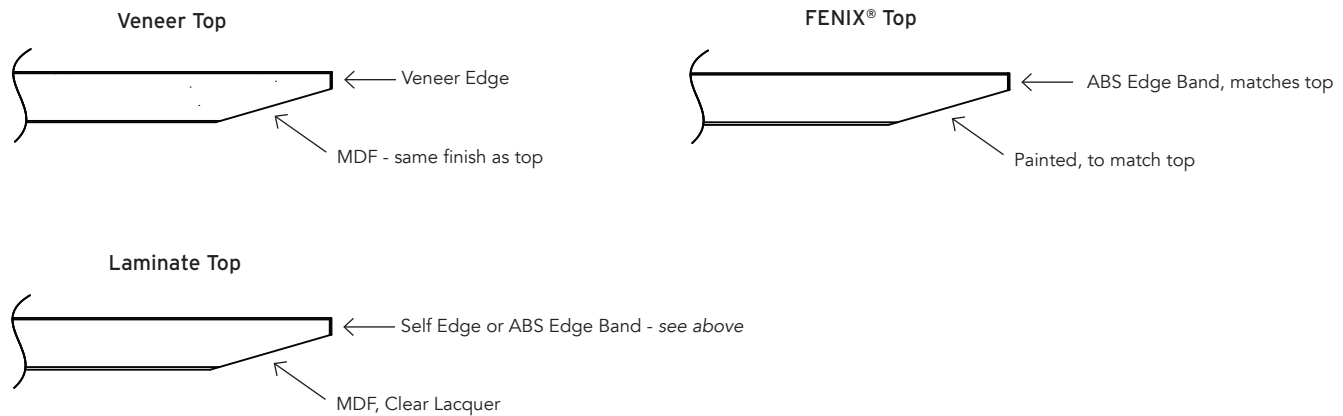

FEATURES

Base

Custom profile bent tubular steel legs

Glides

Bases come standard with adjustable black or grey plastic glides.

- Tables powder coated in *Anthracite, Beige Arizona, Blu Fes, Blu Shaba, Bronze, Burgundy, Cacao Orinoco, Champagne, Dark Green, Grigio Antrim, Grigio Bromo, Grigio Londra, Light Anthracite, Light Bronze, Light Tan, Matte Black, Moss, Mustard, Rosso Jaipur, Verde Comodoro, Sand, Steel, Teal, Terracotta*, will have **black plastic glides**.
- Tables powder coated *Fog, Grigio Efeso, Ice, Ivory, Light Grey, Light Sage, Light Tan, Matte Silver, Matte White, Mid Grey, Rosa, Stone, Verde Kitami*, and *Warm Grey* will have **grey plastic glides**.

Tops

MDF core with veneer, FENIX® or standard laminate top surface

Custom sizes may be specified - contact factory for more information

Standard Laminate

Solid Color laminates - all have matching ABS edge bands.

Wood Grain laminates - *Natural Ash, Nut Brown Cherry, Finnish Oak, and Formal Walnut* have matching ABS edge bands. All other wood grain laminates will be a self edge

All FENIX® tops are edge banded with a matching ABS edge band

Edge Detail