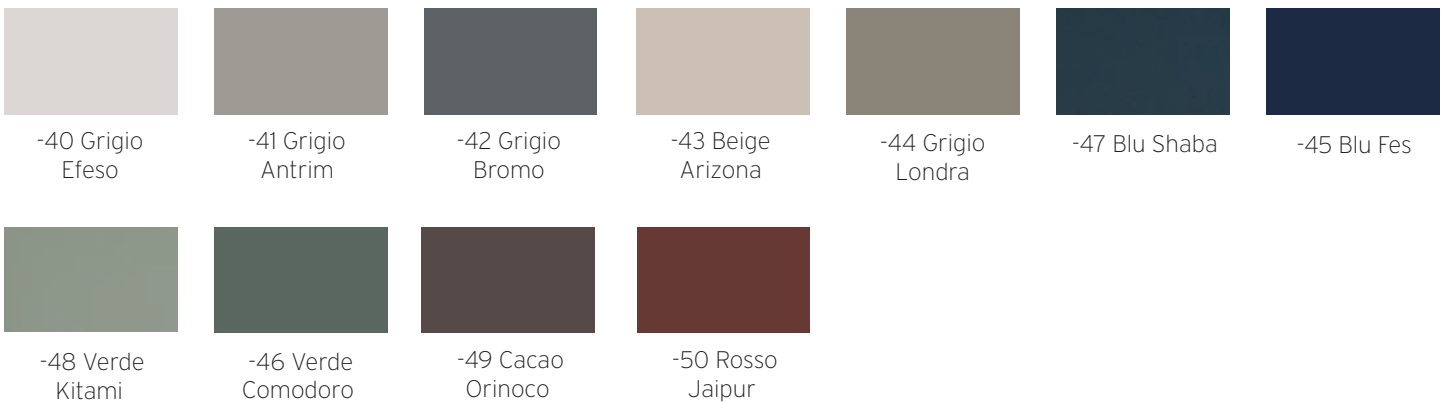

Blu Shaba Blu Fes Verde Kitami Verde Comodoro Nero Ingo

All Fenix have ABS Edgebands to match top.

Standard Laminates

Solids

Brite White* 459-58 Classic White* 9244-58 Folkstone* 927-58 Mouse* 928-58 Storm* 912-58 Platinum* 902-58 Citadel* 1097-58 Black* 909-58

Woodgrains

White Ash++ 8841-26 Buff Elm++ 5793-26 Ashwood Beige++ 5785-26 Silver Riftwood++ 6413-26 Natural Ash* 8843-26 Finnish Oak* 118-26 Formal Walnut* 5782-26 Nut Brown Cherry* 5790-26

Graphite Elm++ 5796-26

*All Laminates with * have ABS Edgebands to match top.*

All Laminates with ++ are Self Edge to match top.

Powder Coats

Neutral Powder Coats

Pearl Powder Coats

Fenix Powder Coats - *color matched to FENIX®*

Color Trend Powder Coats

29" HIGH TABLE

RT25 Table Series

Example: item number RT-1030 + top material suffix -OA = RT-1030-OA

		List Price									
		Surface Material									
Item	Description	dia	h	-AA (veneer)	-OA (veneer)	-WW (veneer)	-LAM (laminata)	-FX (fenix)			
Round Top 	RT-1030	30" Round Top	30	29	2103	2103	2131	1988	2131		
	RT-1036	36" Round Top	36	29	2297	2297	2337	2132	2335		
	RT-1042	42" Round Top	42	29	2523	2523	2577	2297	2573		
	RT-1048	48" Round Top	48	29	2778	2778	2848	2485	2842		
Item	Description	w	d	h	-AA (veneer)	-OA (veneer)	-WW (veneer)	-LAM (laminata)	-FX (fenix)		
Sqircle Top 	RT-1129	29" Sqircle Top	29	29	29	2091	2091	2118	1965	2099	
	RT-1134	34" Sqircle Top	34	34	29	2249	2249	2285	2081	2263	
	RT-1140	40" Sqircle Top	40	40	29	2469	2469	2518	2240	2490	
Item	Description	w	d	h	-AA (veneer)	-OA (veneer)	-WW (veneer)	-LAM (laminata)	-FX (fenix)		
30" x 24" Rounded Rec. Top	RT-3024	30" x 24" Top	30	24	29	2030	2030	2053	1960	2075	
											