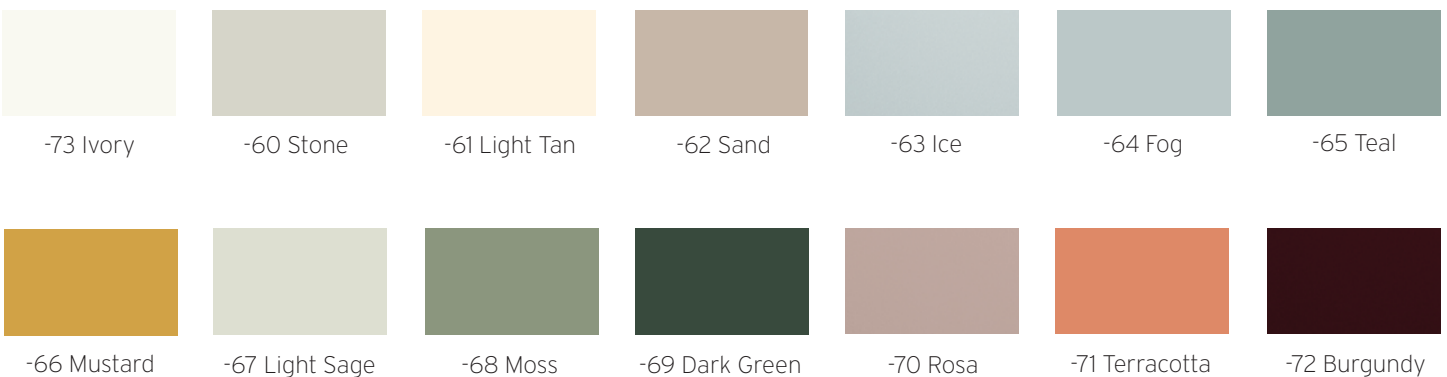

Blu Shaba Blu Fes Verde Kitami Verde Comodoro Nero Ingo

All Fenix have ABS Edgebands to match top.

Standard Laminates

Solids

Brite White* 459-58 Classic White* 9244-58 Folkstone* 927-58 Mouse* 928-58 Storm* 912-58 Platinum* 902-58 Citadel* 1097-58 Black* 909-58

Woodgrains

White Ash++ 8841-26 Buff Elm++ 5793-26 Ashwood Beige++ 5785-26 Silver Riftwood++ 6413-26 Natural Ash* 8843-26 Finnish Oak* 118-26 Formal Walnut* 5782-26 Nut Brown Cherry* 5790-26

Graphite Elm++ 5796-26

*All Laminates with * have ABS Edgebands to match top.*

All Laminates with ++ are Self Edge to match top.

Powder Coats

Neutral Powder Coats

Pearl Powder Coats

Fenix Powder Coats - *color matched to FENIX®*

Color Trend Powder Coats

29" HIGH TABLE

RT25 Table Series

Example: item number RT-1030 + top material suffix -OA = RT-1030-OA

		List Price									
		Surface Material									
Item	Description	dia	h	-AA (veneer)	-OA (veneer)	-WW (veneer)	-LAM (laminata)	-FX (fenix)			
Round Top 	RT-1030	30" Round Top	30	29	2103	2103	2131	1988	2131		
	RT-1036	36" Round Top	36	29	2297	2297	2337	2132	2335		
	RT-1042	42" Round Top	42	29	2523	2523	2577	2297	2573		
	RT-1048	48" Round Top	48	29	2778	2778	2848	2485	2842		
Item	Description	w	d	h	-AA (veneer)	-OA (veneer)	-WW (veneer)	-LAM (laminata)	-FX (fenix)		
Sqircle Top 	RT-1129	29" Sqircle Top	29	29	29	2091	2091	2118	1965	2099	
	RT-1134	34" Sqircle Top	34	34	29	2249	2249	2285	2081	2263	
	RT-1140	40" Sqircle Top	40	40	29	2469	2469	2518	2240	2490	
Item	Description	w	d	h	-AA (veneer)	-OA (veneer)	-WW (veneer)	-LAM (laminata)	-FX (fenix)		
30" x 24" Rounded Rec. Top	RT-3024	30" x 24" Top	30	24	29	2030	2030	2053	1960	2075	
											