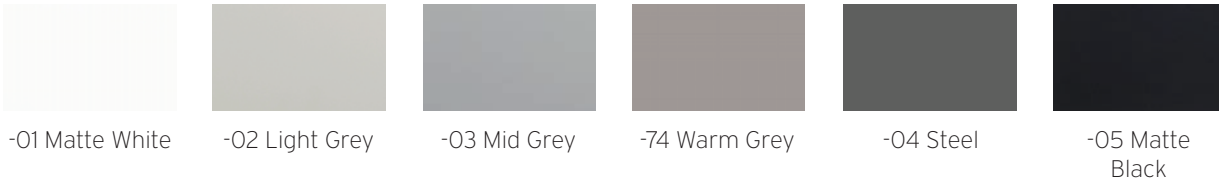

21 Light Grey
Walnut

22 Classic
Walnut

23 Mocha
Walnut

24 Midnight
Walnut

FENIX® Innovative Materials

Bianco Kos Grigio Efeso Grigio Antrim Grigio Bromo Beige Arizona Grigio Londra Cacao Orinoco Rosso Jaipur

Blu Shaba Blu Fes Verde Kitami Verde Comodoro Nero Ingo

All Fenix have ABS Edgebands to match top.

Standard Laminates

Solids

Brite White* 459-58 Classic White* 9244-58 Folkstone* 927-58 Mouse* 928-58 Storm* 912-58 Platinum* 902-58 Citadel* 1097-58 Black* 909-58

Woodgrains

White Ash++ 8841-26 Buff Elm++ 5793-26 Ashwood Beige++ 5785-26 Silver Riftwood++ 6413-26 Natural Ash* 8843-26 Finnish Oak* 118-26 Formal Walnut* 5782-26 Nut Brown Cherry* 5790-26

Graphite Elm++ 5796-26

*All Laminates with * have ABS Edgebands to match top.*

All Laminates with ++ are Self Edge to match top.

Powder Coats

Neutral Powder Coats

Pearl Powder Coats

Fenix Powder Coats - *color matched to FENIX®*