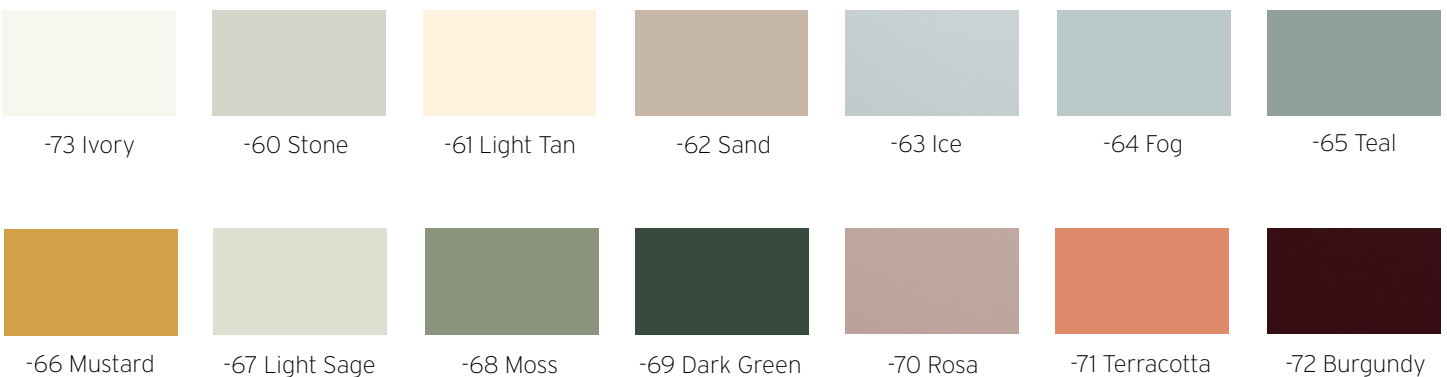

14 Slate Oak

15 Mineral Grey
Oak

16 Dark Oak

Walnut Veneer

20 Clear
Walnut

21 Light Grey
Walnut

22 Classic
Walnut

23 Mocha
Walnut

24 Midnight
Walnut

Painted Oak

PTOA-Black

PTOA-White

Melamine

Printed Design

Powder Coats

Neutral Powder Coats

Pearl Powder Coats

Fenix Powder Coats - *color matched to FENIX®*

Color Trend Powder Coats

Tray Tables

Height	13 1/4"	14 1/4"	15 1/4"	16 1/4"
Round	 <p>32"</p> <p>VT-1003</p>	 <p>14.5"</p> <p>VT-1000</p>	 <p>18.5"</p> <p>VT-1001</p>	 <p>22.5"</p> <p>VT-1002</p>