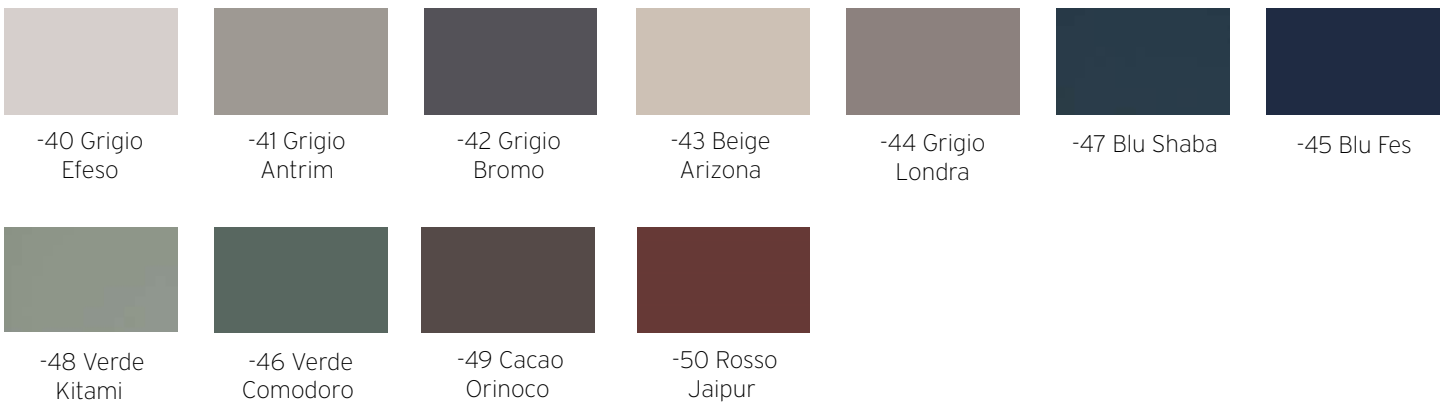

14 Slate Oak

15 Mineral Grey
Oak

16 Dark Oak

Walnut Veneer

20 Clear
Walnut

21 Light Grey
Walnut

22 Classic
Walnut

23 Mocha
Walnut

24 Midnight
Walnut

Painted Oak

PTOA-Black

PTOA-White

Melamine

Printed Design

Powder Coats

Neutral Powder Coats

Pearl Powder Coats

Fenix Powder Coats - *color matched to FENIX®*

Color Trend Powder Coats

Tray Tables

Height	13 1/4"	14 1/4"	15 1/4"	16 1/4"
Round	 <p>32"</p> <p>VT-1003</p>	 <p>14.5"</p> <p>VT-1000</p>	 <p>18.5"</p> <p>VT-1001</p>	 <p>22.5"</p> <p>VT-1002</p>