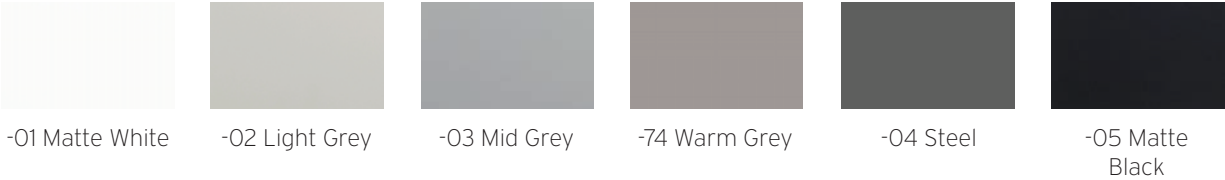

23 Mocha
Walnut

24 Midnight
Walnut

FENIX® Innovative Materials

Bianco Kos

Grigio Efeso

Grigio Antrim

Grigio Bromo

Beige Arizona

Grigio Londra

Cacao Orinoco

Rosso Jaipur

Blu Shaba

Blu Fes

Verde Kitami

Verde Comodoro

Nero Ingo

VIDA SHELVING Series

POWDER COATS

Powder Coats

Neutral Powder Coats

Pearl Powder Coats

Fenix Powder Coats - *color matched to FENIX®*

Color Trend Powder Coats

SHELVING UNITS