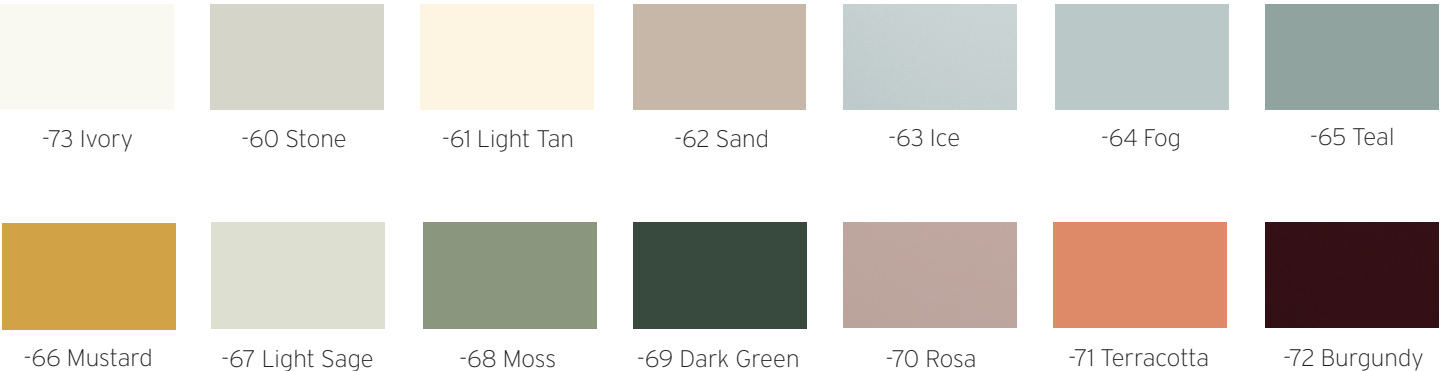

13 Harvest
Oak

14 Slate Oak

15 Mineral Grey
Oak

16 Dark Oak

Walnut Veneer

20 Clear
Walnut

21 Light Grey
Walnut

22 Classic
Walnut

23 Mocha
Walnut

24 Midnight
Walnut

FENIX® Innovative Materials

Bianco Kos

Grigio Efeso

Grigio Antrim

Grigio Bromo

Beige Arizona

Grigio Londra

Cacao Orinoco

Rosso Jaipur

Blu Shaba

Blu Fes

Verde Kitami

Verde Comodoro

Nero Ingo

VIDA SHELVING Series

POWDER COATS

Powder Coats

Neutral Powder Coats

Pearl Powder Coats

Fenix Powder Coats - *color matched to FENIX®*

Color Trend Powder Coats

SHELVING UNITS