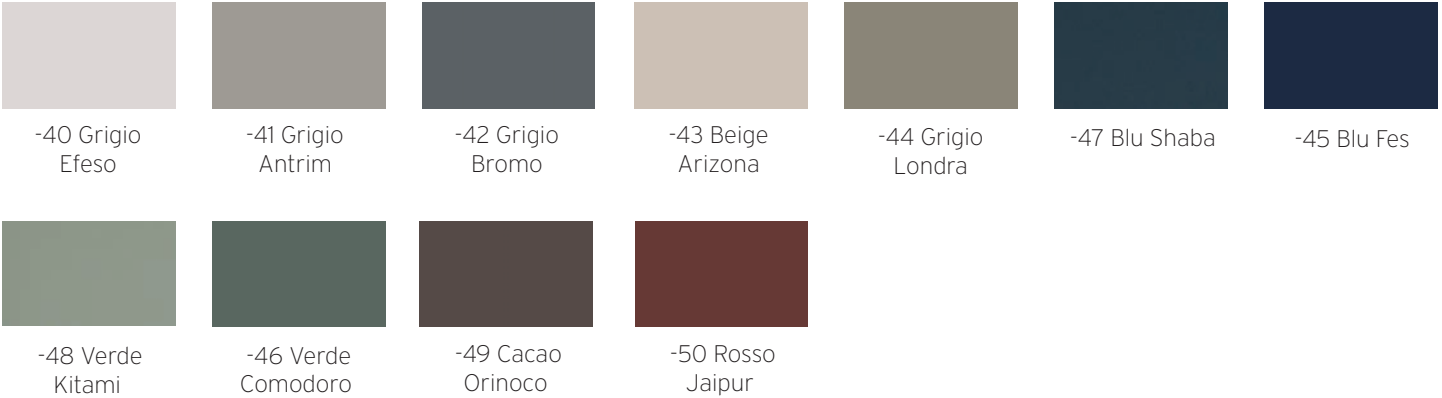

23 Mocha
Walnut

24 Midnight
Walnut

FENIX® Innovative Materials

Bianco Kos

Grigio Efeso

Grigio Antrim

Grigio Bromo

Beige Arizona

Grigio Londra

Cacao Orinoco

Rosso Jaipur

Blu Shaba

Blu Fes

Verde Kitami

Verde Comodoro

Nero Ingo

VIDA SHELVING Series

POWDER COATS

Powder Coats

Neutral Powder Coats

Pearl Powder Coats

Fenix Powder Coats - *color matched to FENIX®*

Color Trend Powder Coats

SHELVING UNITS