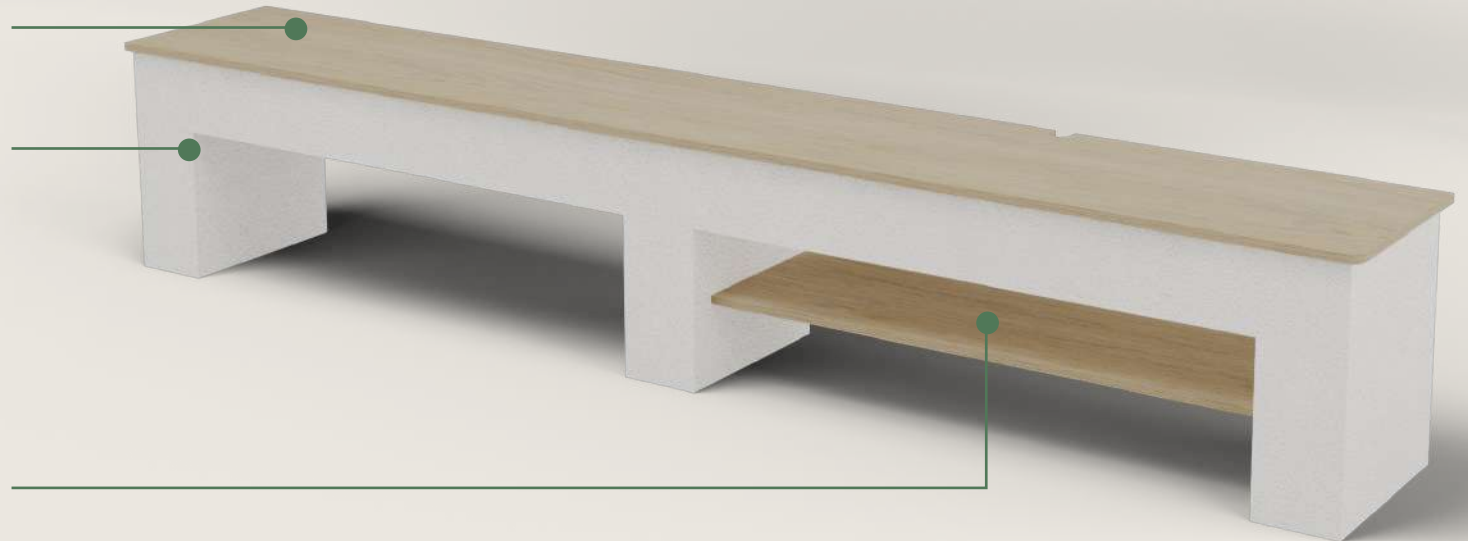

MEDIA UNIT

Create a seamless media unit with space for displaying your best decor items

Floating shelves

Timber top and can be used as an additional seat / bench

Smooth plastered and painted structure

Shelving for all TV related equipment

MATERIALS

- Frame: Smooth plastered and painted in a soft off white colour
- Top and shelves: Oak veneer

SIZE:

- Media unit: 3400 x 500 x 600h mm
- Floating shelves: 1500mm length

QTY:

1 per uni

In the event of any differences between this specification and other designs or verbal commitments, this specification will override. Unless reduced to writing, no verbal commitments will apply. | All products herein specified are subject to availability. If any product is not readily available, or undue delay is experienced in obtaining them, the Seller shall have the right to use the nearest similar material available. | The Seller cannot guarantee that the products used will be the same colour or texture as any sample inspected by the Purchaser or shown to the Purchaser by the Seller or its representatives. Where any materials are not clearly specified or indicated on the drawings, the Seller shall have the right to use the material it considers to be the most suitable for the purpose.