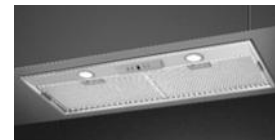

BLUTIDE

Neo Pullout Sink Mixer: NMOS017
Neo Single Hole Sink Mixer Deck TNMOS019

STAINLESS STEEL

4

SMEG

Universale Aesthetic
KSEG7XSA
252x724x289

5