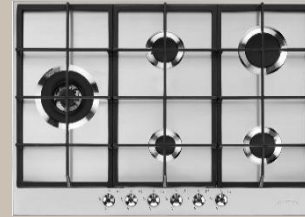

SPAZO EVOK 2 LIGHT

EVOK 2 LIGHT - 4606.2.30

2 Light, up and downfacing exterior wall fitting with polycarbonate and ABS body and polycarbonate diffuser.

SMEG KITCHEN APPLIANCES STANDARD

1

SMEG

Thermo-ventilated Oven
Classica Aesthetic
583 x 554 x 560mm

2

SMEG

Gas Hob
Classica Aesthetic
725 x 510 x 40mm

3

FRANKE

Double bowl drop-in sink
Drop-In Projectline PLN 621 Double Bowl
1160 x 460mm

BLUTIDE

Neo Pullout Sink Mixer: NMOS017
Neo Single Hole Sink Mixer Deck TNMOS019