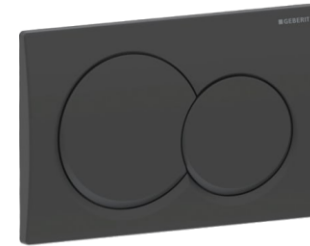

SINGLE VANITY

Wall mounted vanity with an undermount basin, four drawers and two open shelf

Melamine frame with and Eeziquartz top

1200 x 500mm

BLUTIDE

Double Towel Rails Brushed Stainless Steel
Range: Sage
800mmL
Stainless steel
SA08838S

BLUTIDE

Ceramic
400mm x H 120mm x

COBRA

Cobra Arrive Soft-Close Toilet Seat - CARSTWH1-6DT01
White gloss

GEBERITT

Actuator Plate Dual Flush Alpha01 with Round Buttons

Matt black

BLUTIDE