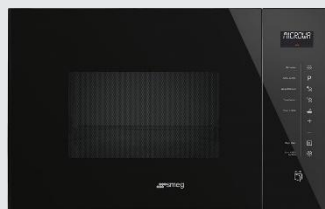

SMEG KITCHEN APPLIANCES UPGRADES

1

SMEG

Traditional Galileo Oven Thermo-ventilated
Linea Aesthetic
Black glass
592 x 597 x 548 mm

2

SMEG

Built-in Microwave
Linea Aesthetic
Black glass
382 x 594 x 403 mm

3

SMEG

Gas Hob
Classica Aesthetic
Black glass
720 x 510 x 48mm

4

SMEG

Free standing refrigerator
2 Doors & 2 Drawers
Silver inox
912 x 520 x 45mm

5

SMEG

Free-standing washing machine
Standard, 9 kg
Silver
845 x 597 x 582 mm