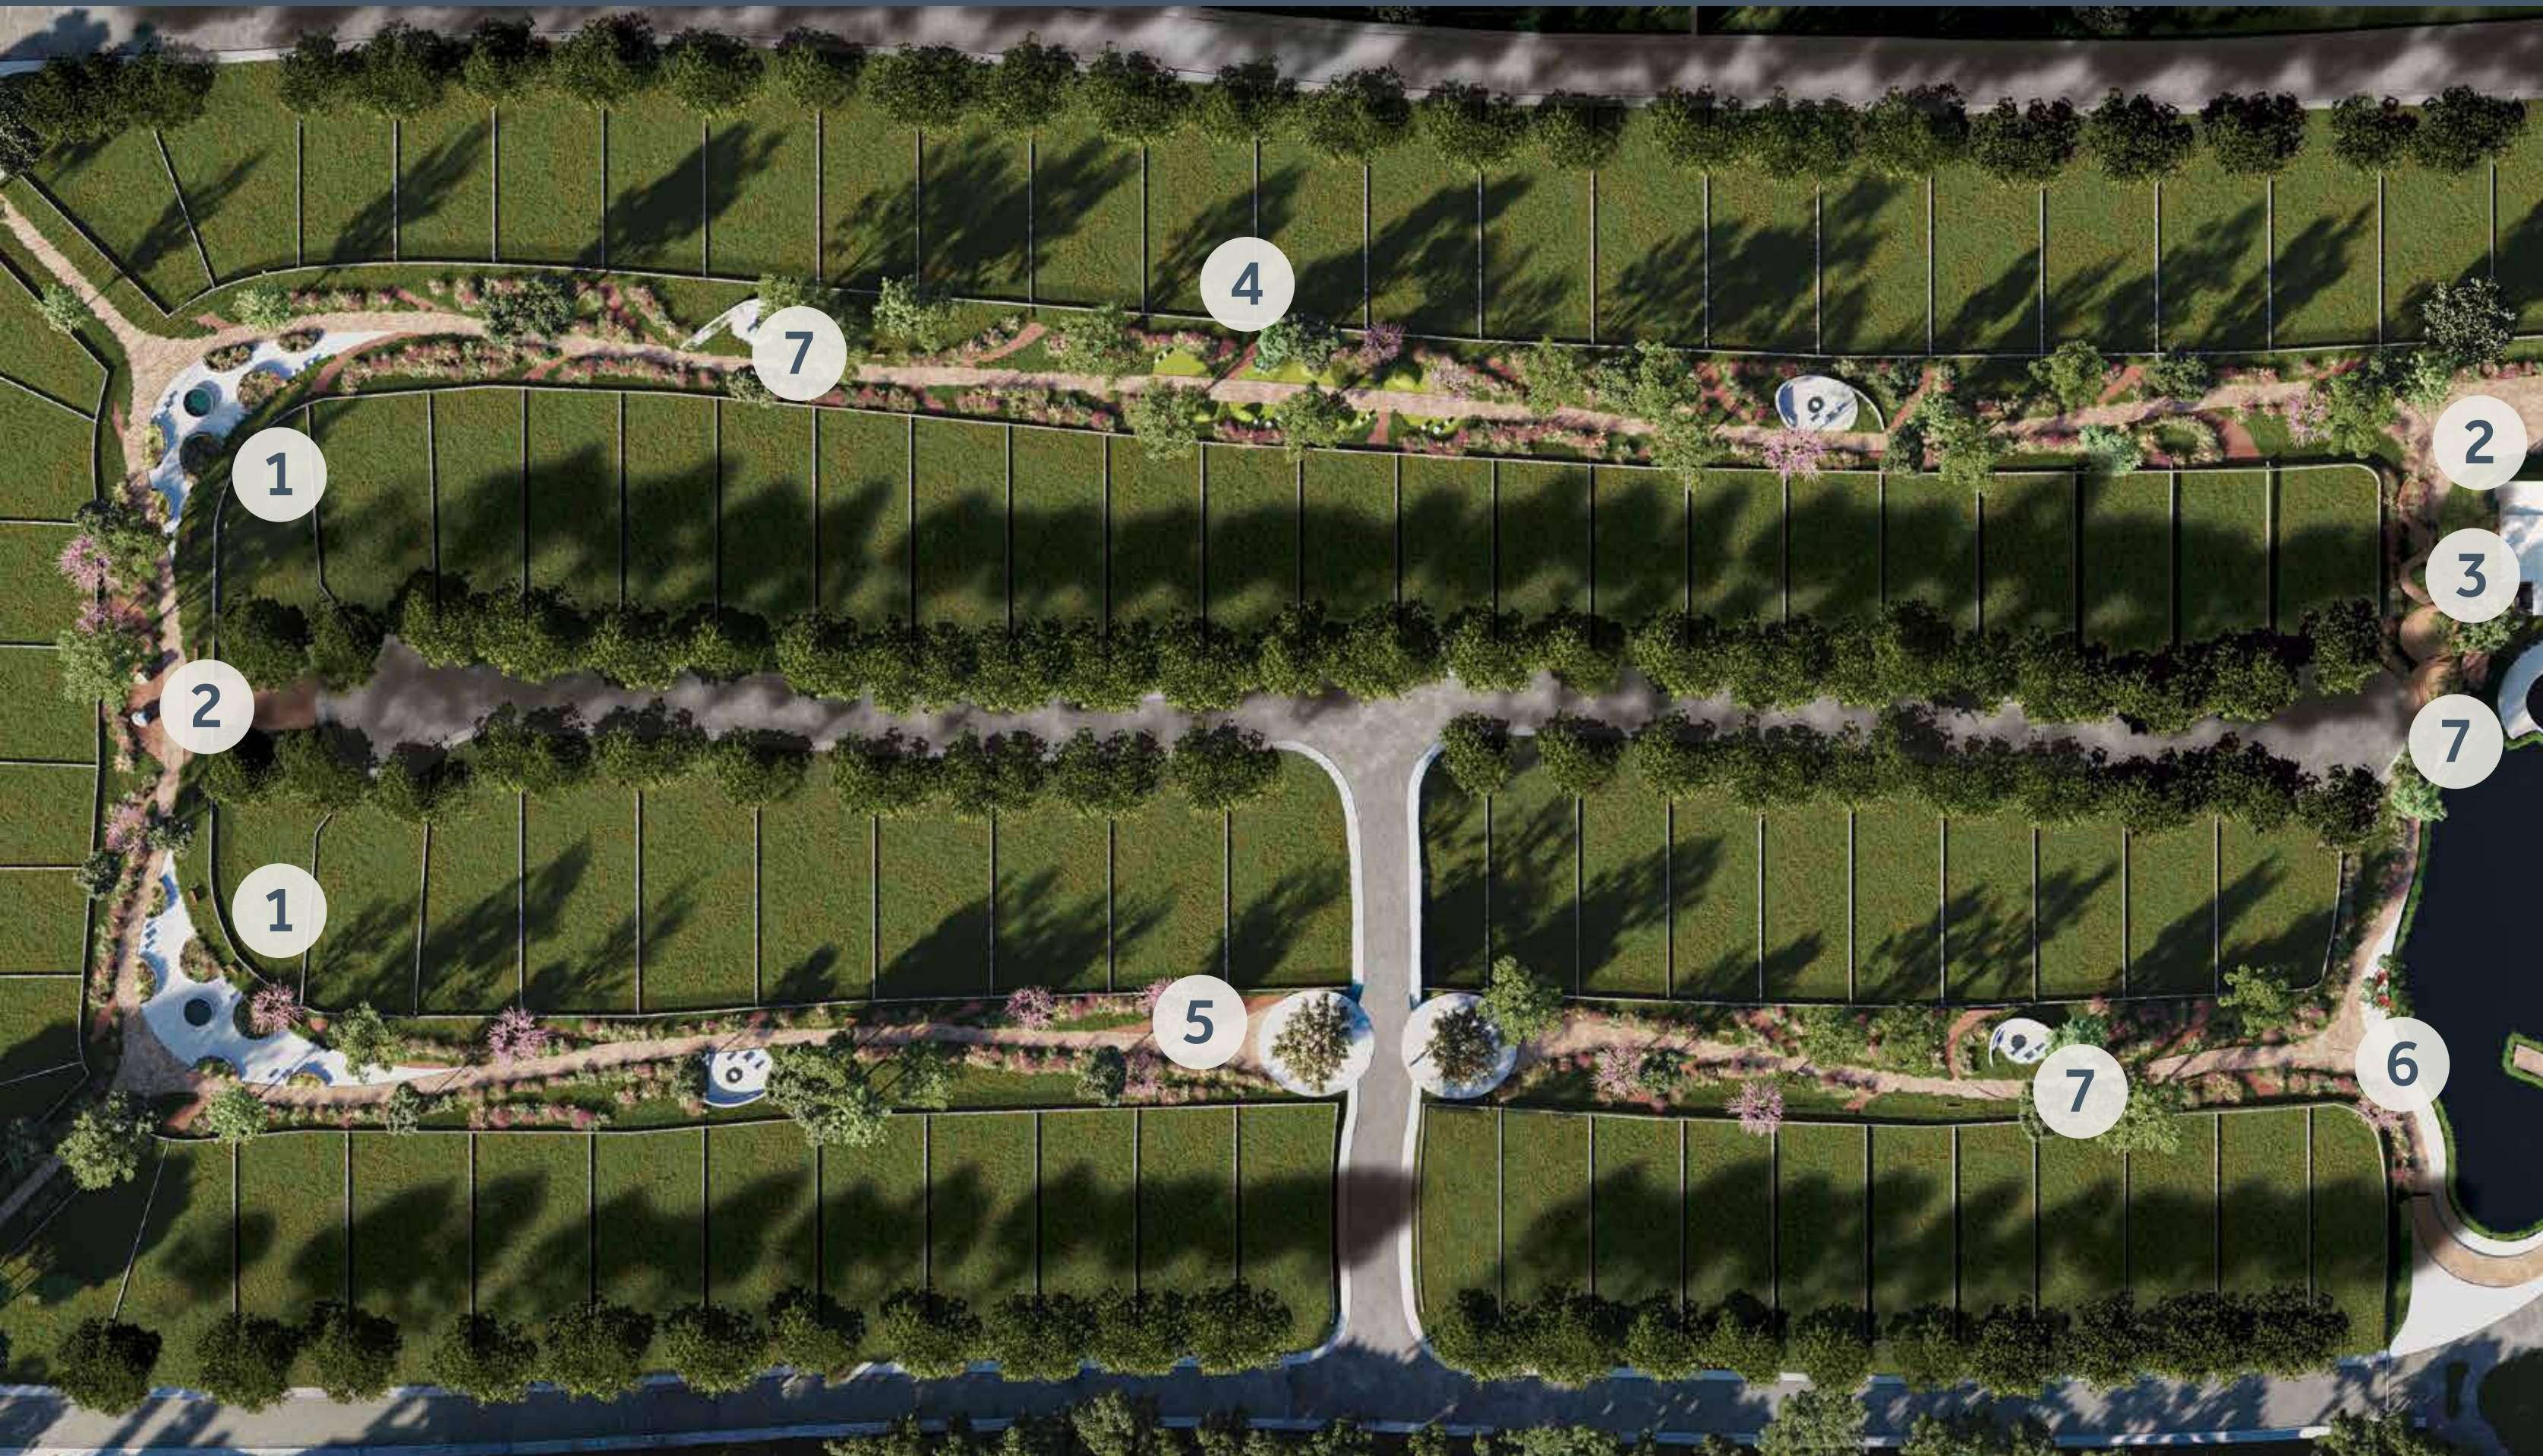

Contenido

Master Plan	05
Amenidades	06
Circuito Arboránea	08
Lago	10
Terraza	12
Fire Pit	19
Casa del Árbol	20

A close-up photograph of a person's hand gently touching the rough bark of a tree trunk. The scene is bathed in warm, golden light, likely from the sun being low on the horizon, creating a strong lens flare and a soft glow. The background shows blurred green foliage and a bright sky. The overall mood is peaceful and connected to nature.

Contemplando un total de **196 terrenos** desde **500 m²** y espacios diseñados para el desarrollo integral de tu familia.

Las amenidades de **Arboránea** son un reflejo de la calidad de vida que busca impulsar en sus habitantes.

Circuito Arboránea

En este encontrarás amenidades complementarias que están distribuidas estratégicamente para el desarrollo de toda la familia.

1 Huertos

3 Casa del Árbol

5 Jogging Track

7 Fire Pits

2 Área de Juegos

4 Pet Park

6 Zona de Hamacas

An aerial view of a modern park featuring a large, winding pond with lily pads and ducks. A wooden building with a flat roof is situated in the background. People are seen walking on paths, sitting on benches, and playing in a small pool. The landscape is lush with trees and greenery.