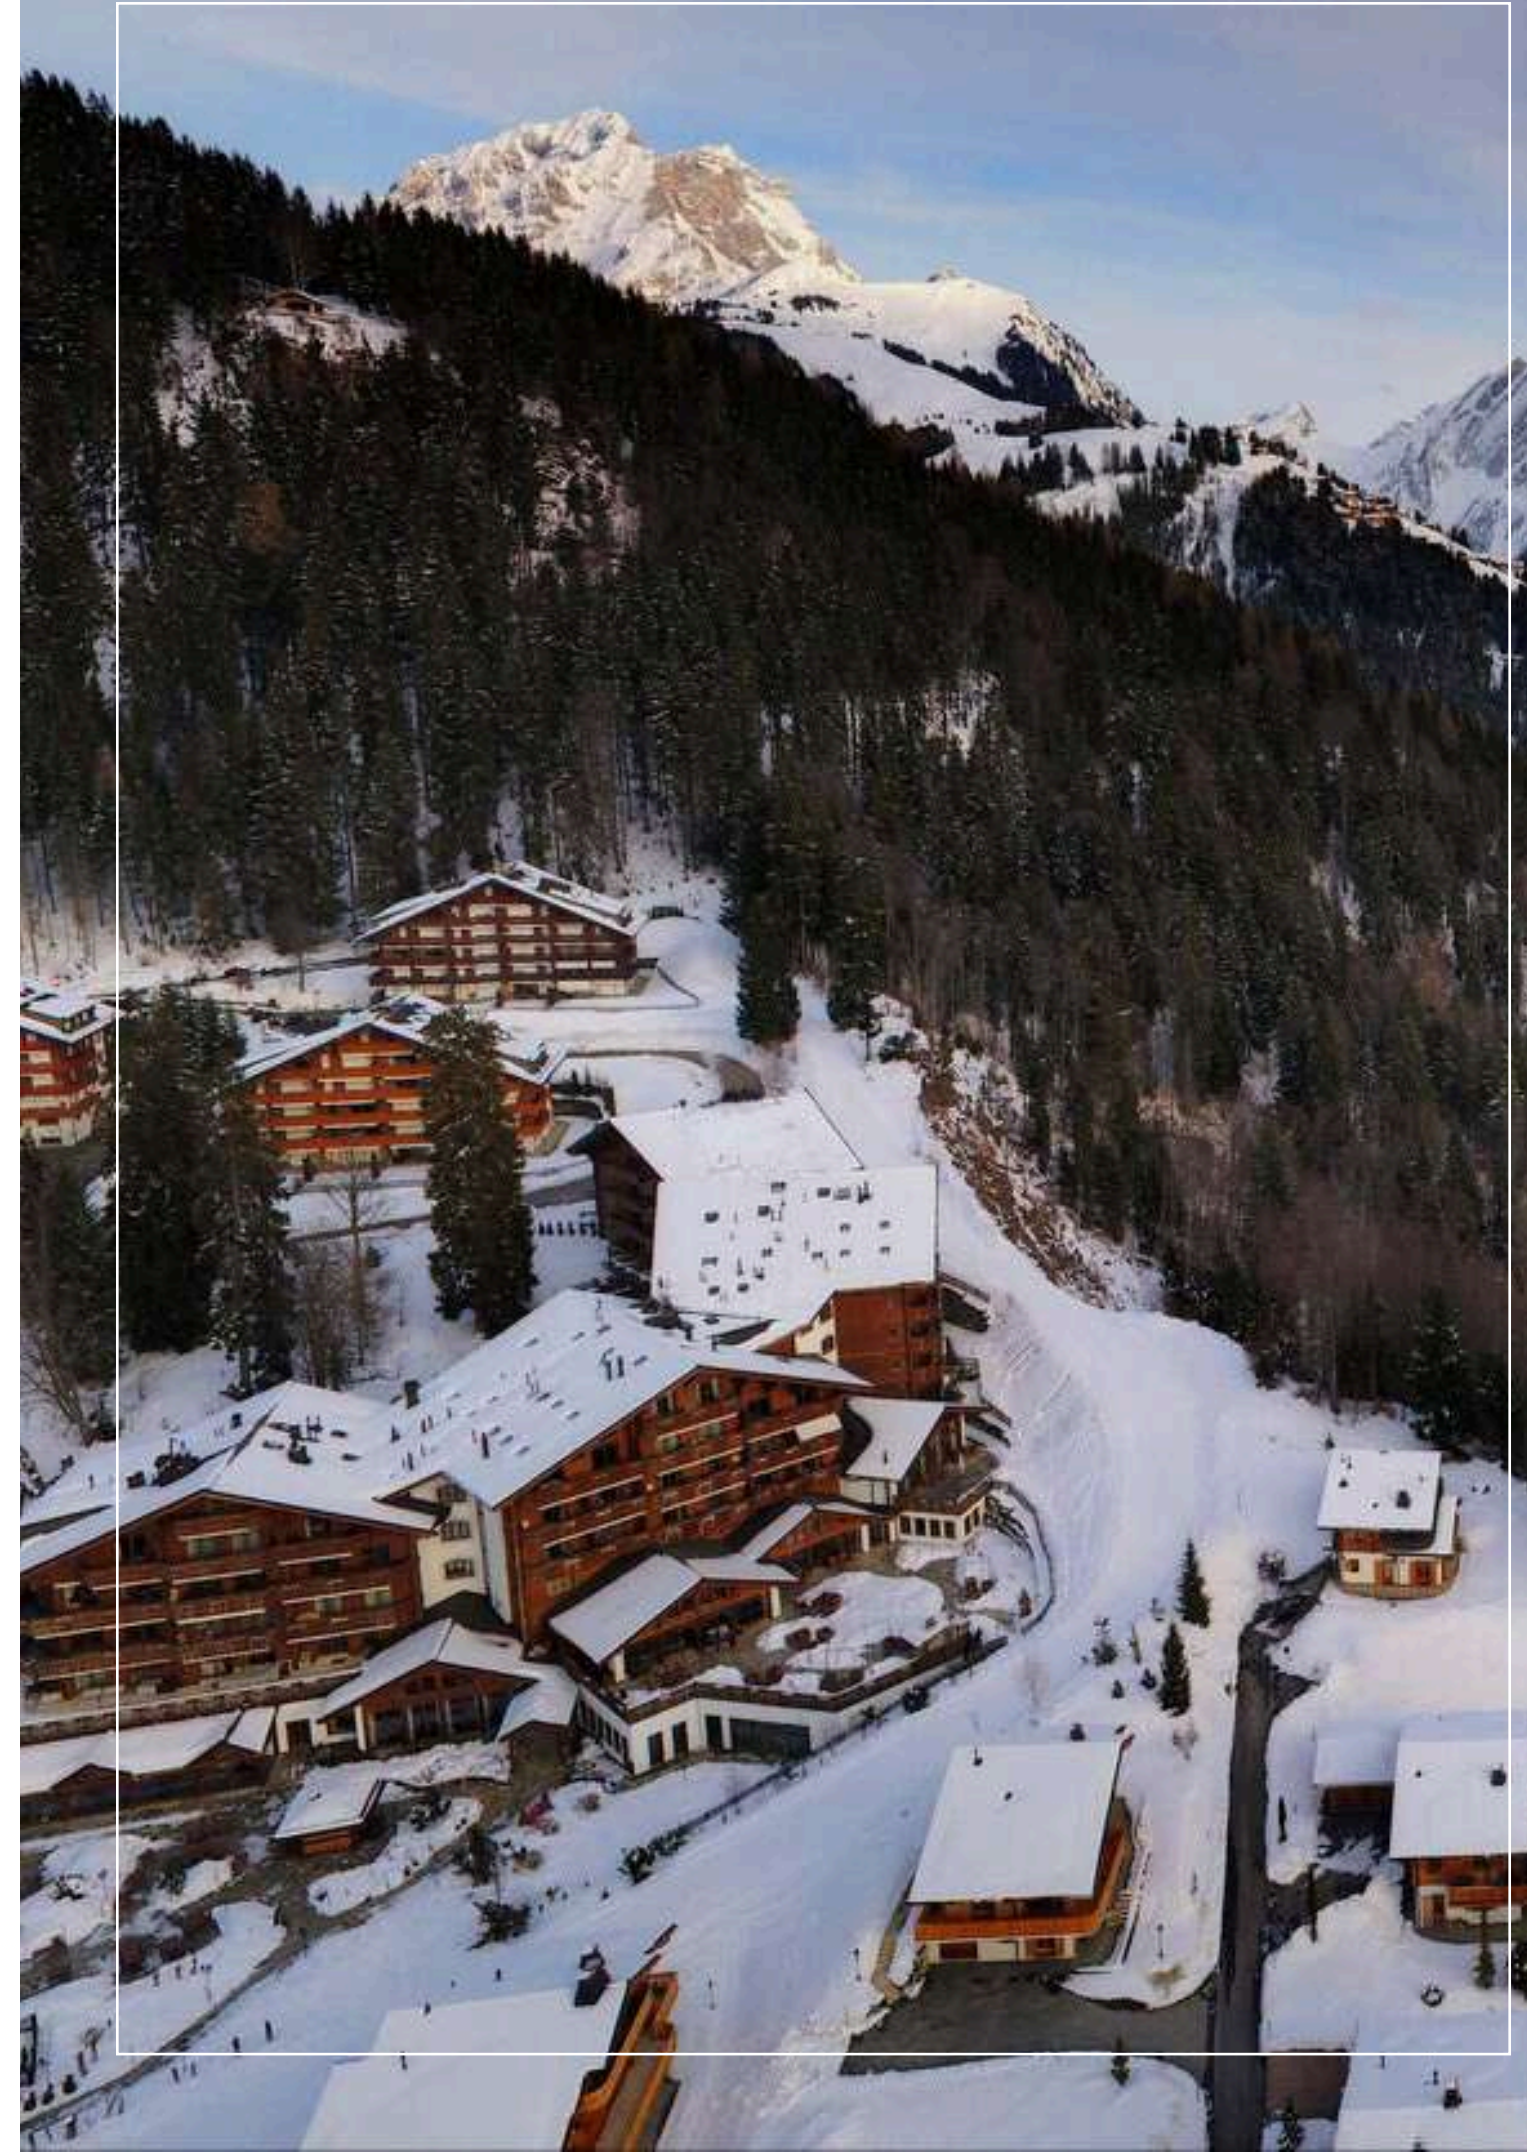

### A PRIVILEGED RETREAT IN THE VAUD ALPS

Nestled at **1,300 meters altitude**, Chalet RoyAlp Hôtel & Spa occupies a **privileged position** in the heart of **Villars-sur-Ollon**, a renowned resort in the **Vaud Alps**. Located **directly on the ski slopes**, the hotel offers a spectacular panorama of the surrounding peaks and Rhône Valley. This exclusive location allows our guests to experience true **Alpine immersion** while enjoying remarkable accessibility.

### VILLARS-SUR-OLLON, AN EXCEPTIONAL SKI DOMAIN

The **Villars-Gryon-Diablerets domain** spans **over 112 km of slopes**, offering infinite possibilities for both beginners and experienced skiers. The connection to the Diablerets glacier ensures optimal snow conditions throughout the season, enabling **skiing up to 3,000 meters altitude**. Our ski-in/ski-out location, with **direct access to slopes and lifts**, offers guests an unmatched skiing experience.

### A DESTINATION FOR ALL SEASONS

**Just 90 minutes from Geneva Airport**, Villars-sur-Ollon proves to be a **four-season paradise**. In winter, skiing and snow sports reign supreme. Spring and summer invite panoramic hiking, Alpine golf and mountain biking, while autumn reveals the magic of surrounding forests. Chalet RoyAlp Hôtel & Spa thus becomes the **ideal starting point** to discover the natural treasures of the Vaud Alps, whatever the season.