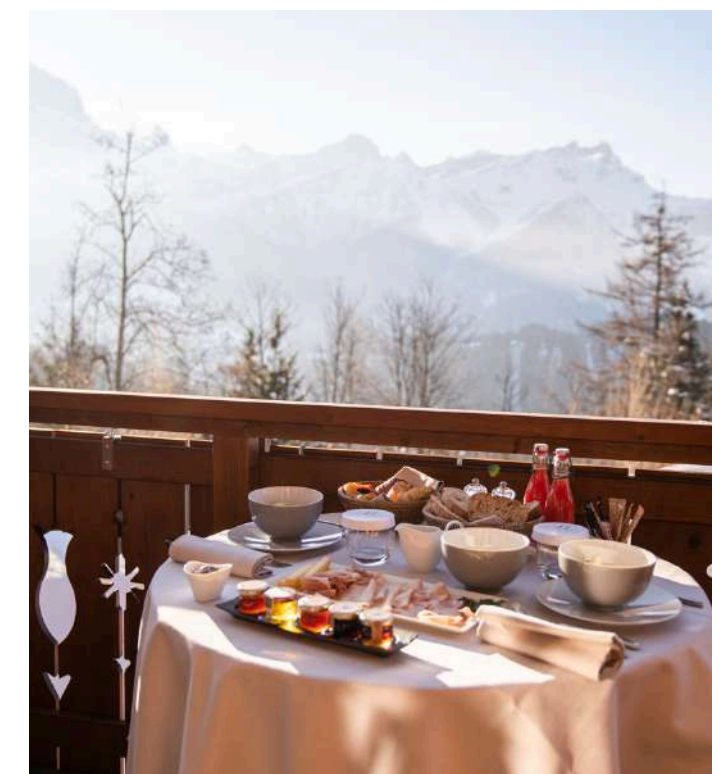

ROOMS & SUITES

Set within our Alpine retreat, our **62 rooms and 27 suites** blend traditional elegance with contemporary refinement. Each living space has been meticulously designed to offer an authentic mountain experience enhanced by absolute comfort.