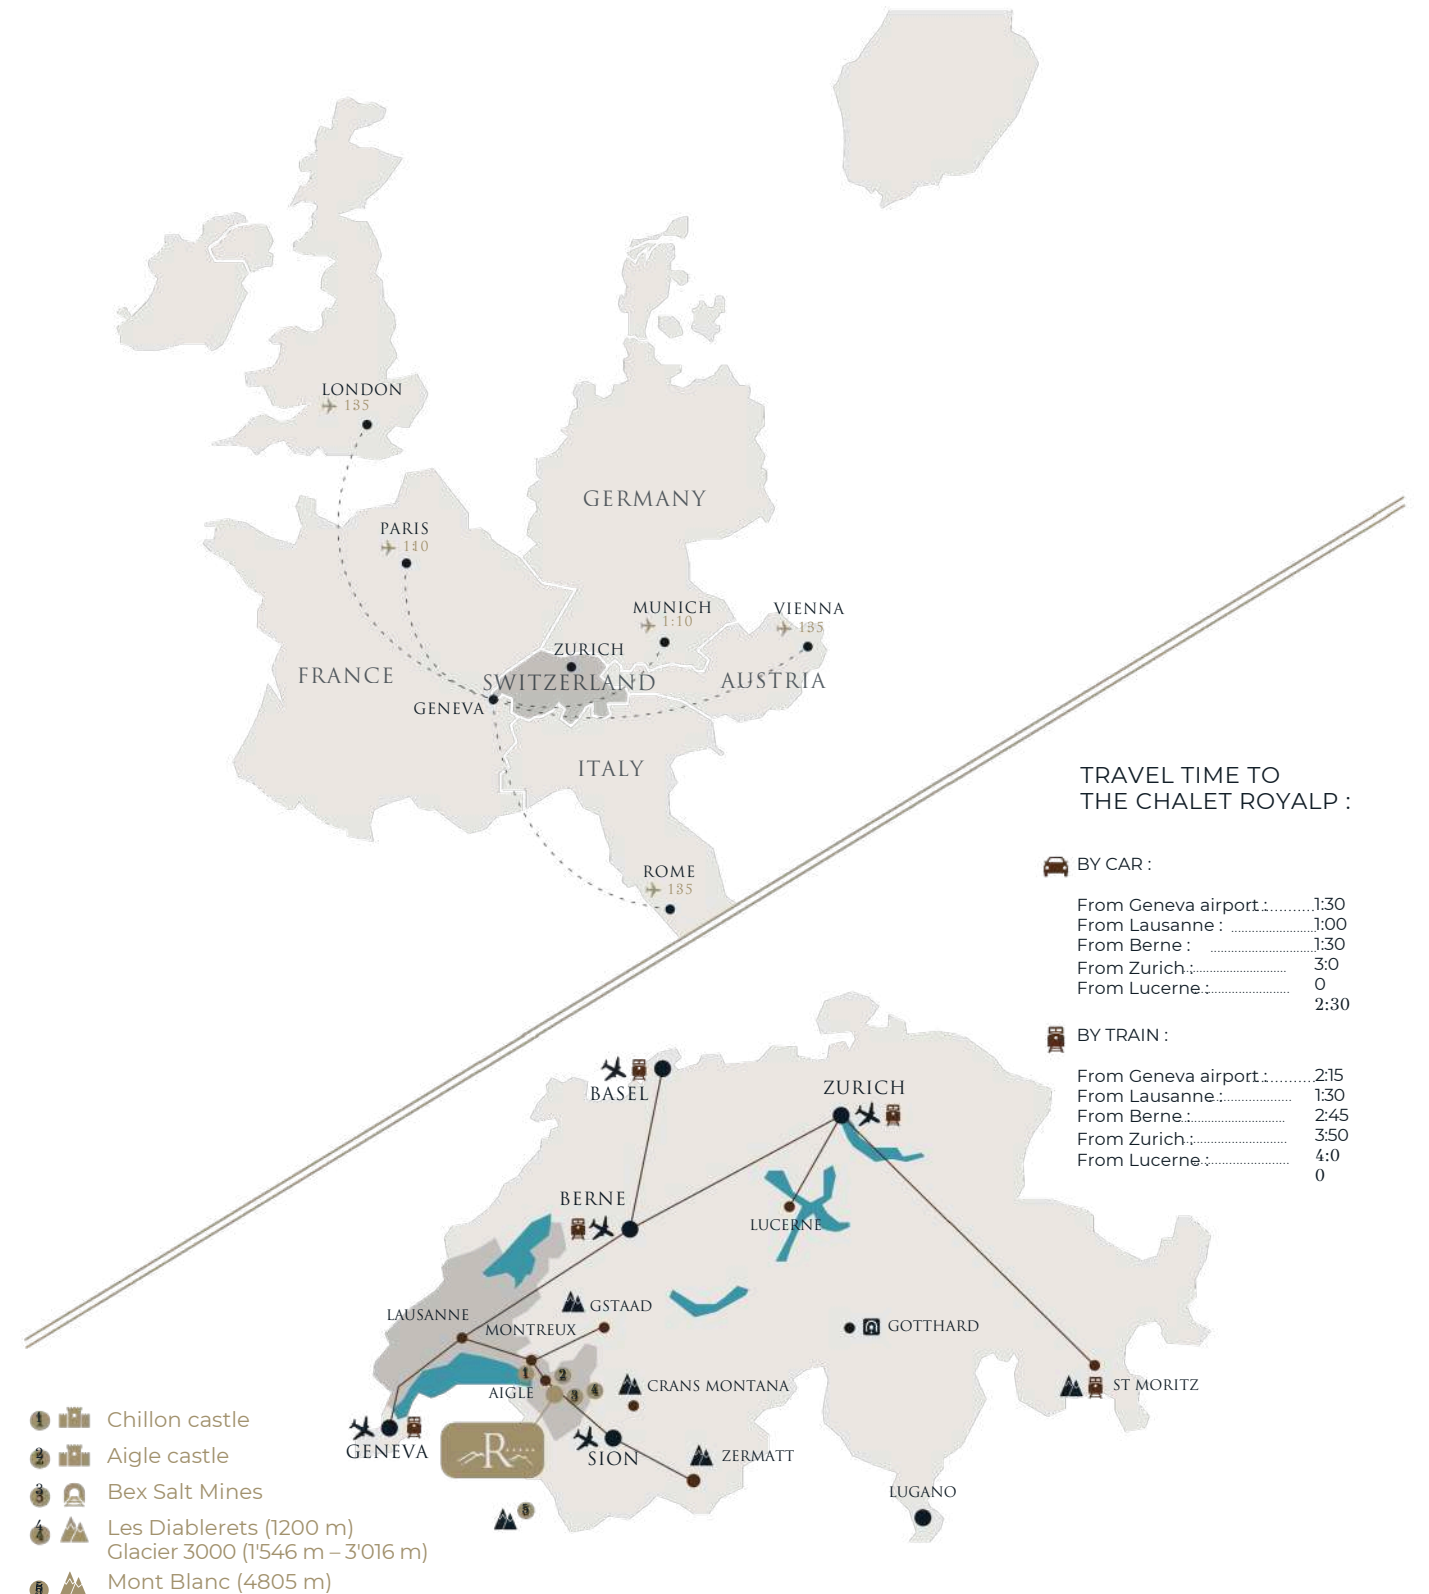

### VILLARS-SUR-OLLON, AN EXCEPTIONAL SKI DOMAIN

The **Villars-Gryon-Diablerets domain** spans **over 112 km of slopes**, offering infinite possibilities for both beginners and experienced skiers. The connection to the Diablerets glacier ensures optimal snow conditions throughout the season, enabling **skiing up to 3,000 meters altitude**. Our ski-in/ski-out location, with **direct access to slopes and lifts**, offers guests an unmatched skiing experience.

### A DESTINATION FOR ALL SEASONS

**Just 90 minutes from Geneva Airport**, Villars-sur-Ollon proves to be a **four-season paradise**. In winter, skiing and snow sports reign supreme. Spring and summer invite panoramic hiking, Alpine golf and mountain biking, while autumn reveals the magic of surrounding forests. Chalet RoyAlp Hôtel & Spa thus becomes the **ideal starting point** to discover the natural treasures of the Vaud Alps, whatever the season.

## LOCALISATION

**90 minutes from Geneva**, Chalet RoyAlp overlooks Villars-sur-Ollon at 1300m altitude. This Alpine resort, accessible by road and train, offers spectacular views over the Vaud Alps. **Private transfer service available** from main airports and train stations.