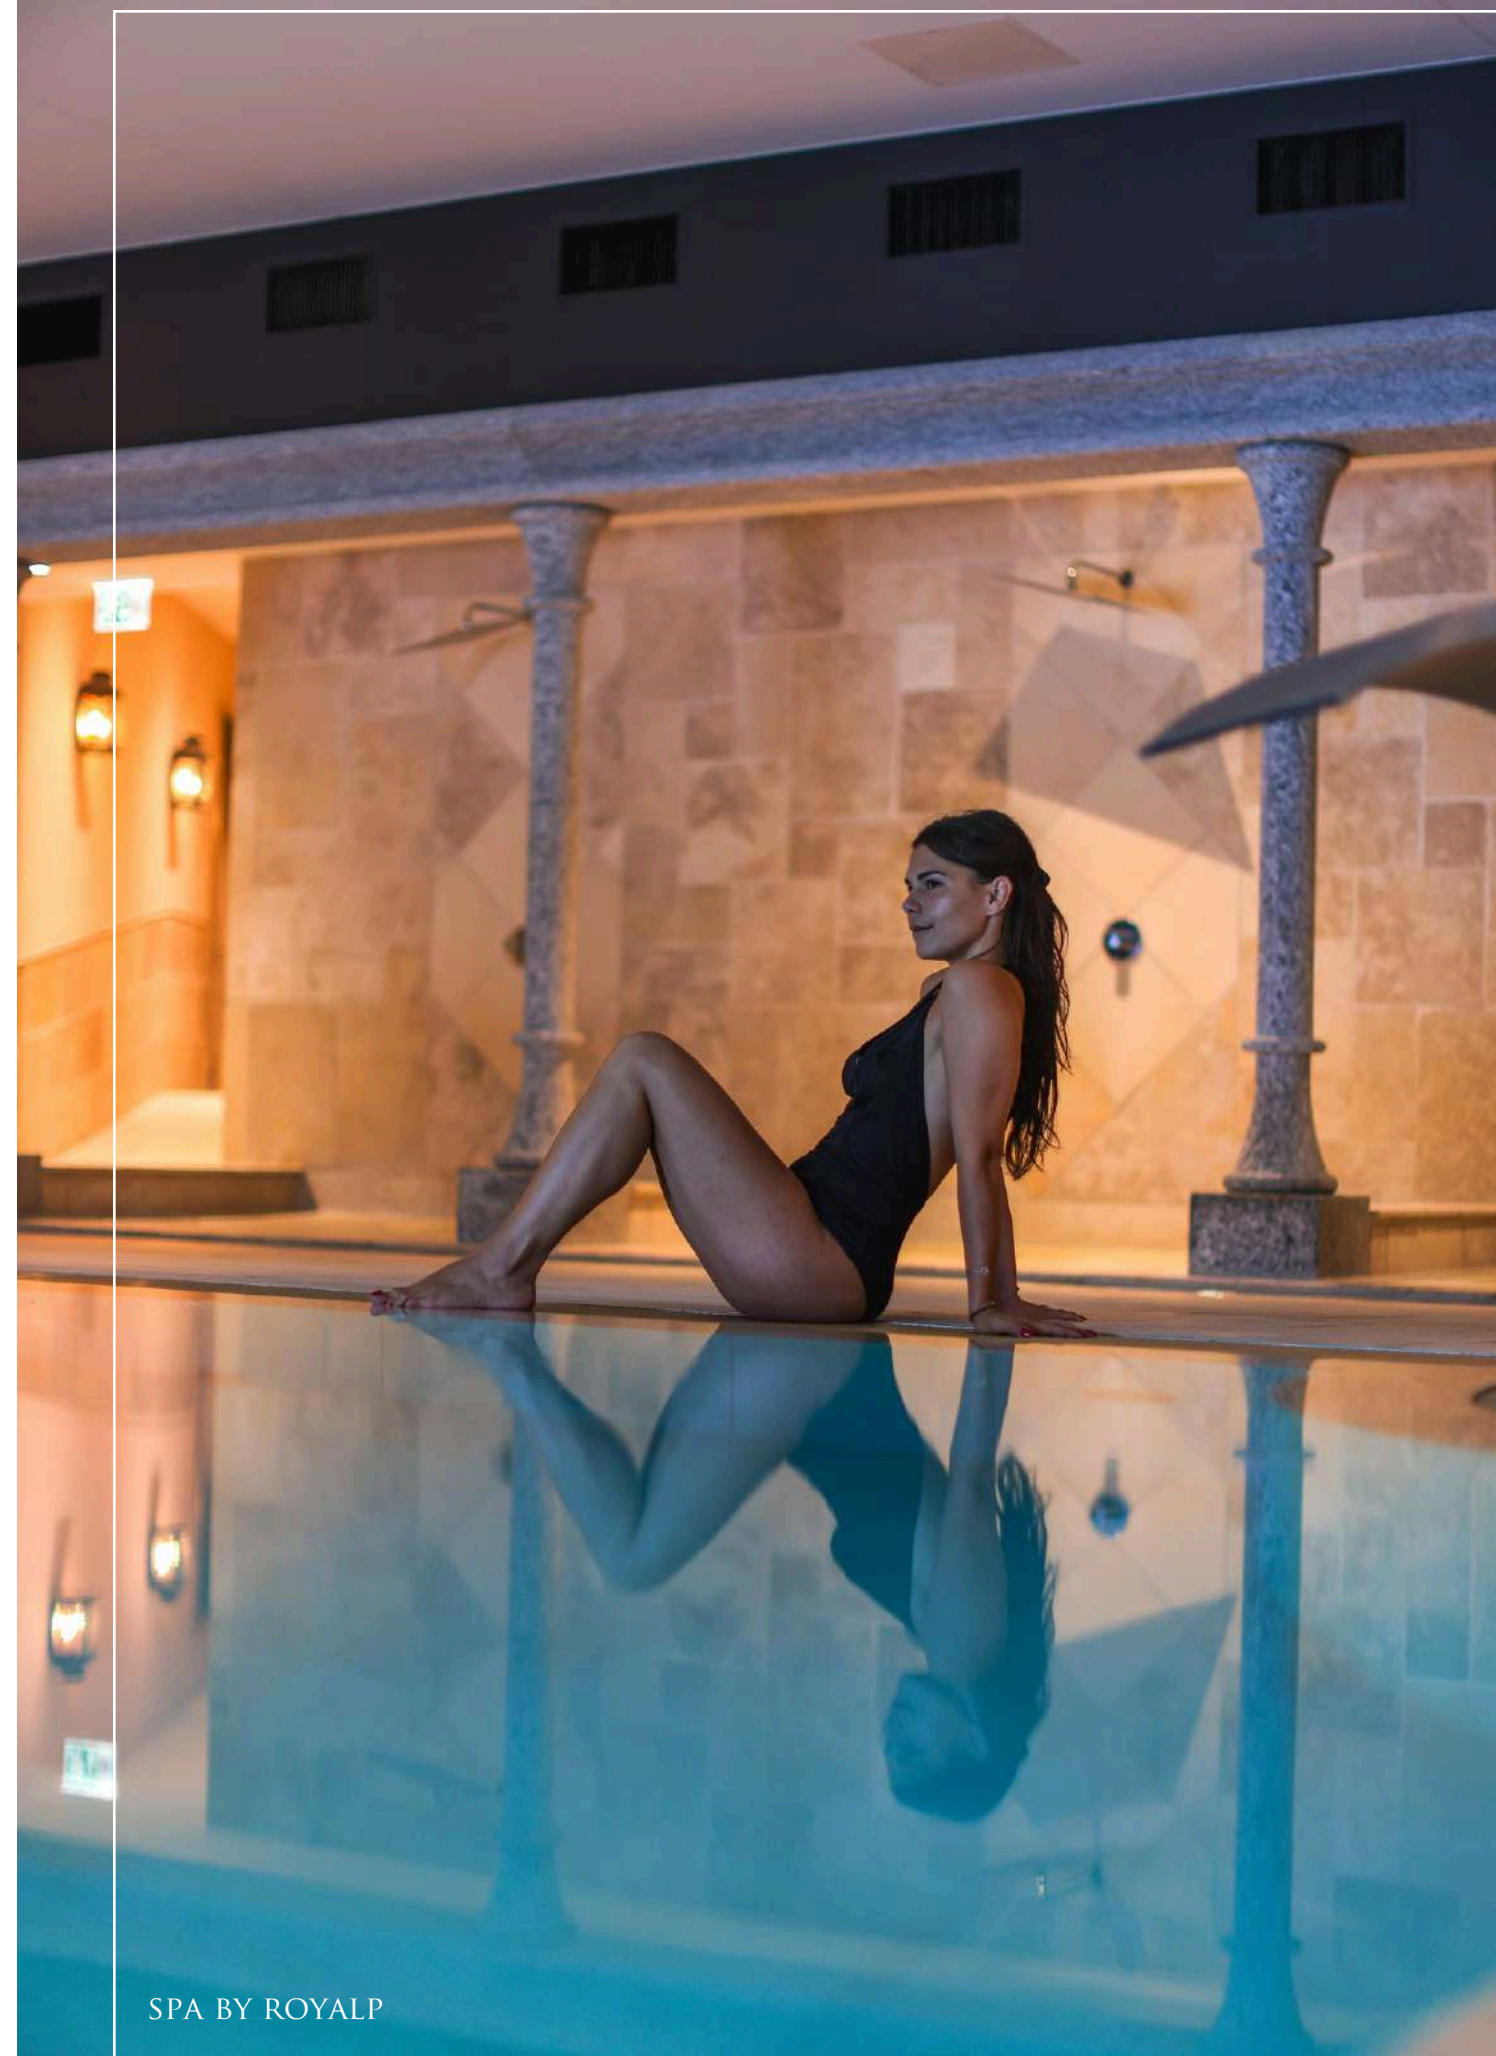

PRIVATE SPA

With its **jacuzzi for two, sauna, ice fountain and fireplace**, the Private Spa is a promise in itself. A moment of intimate tranquility where wellbeing guides every minute spent here. According to your wishes, you may enjoy champagne, delicate pastries, fresh fruits or caviar.