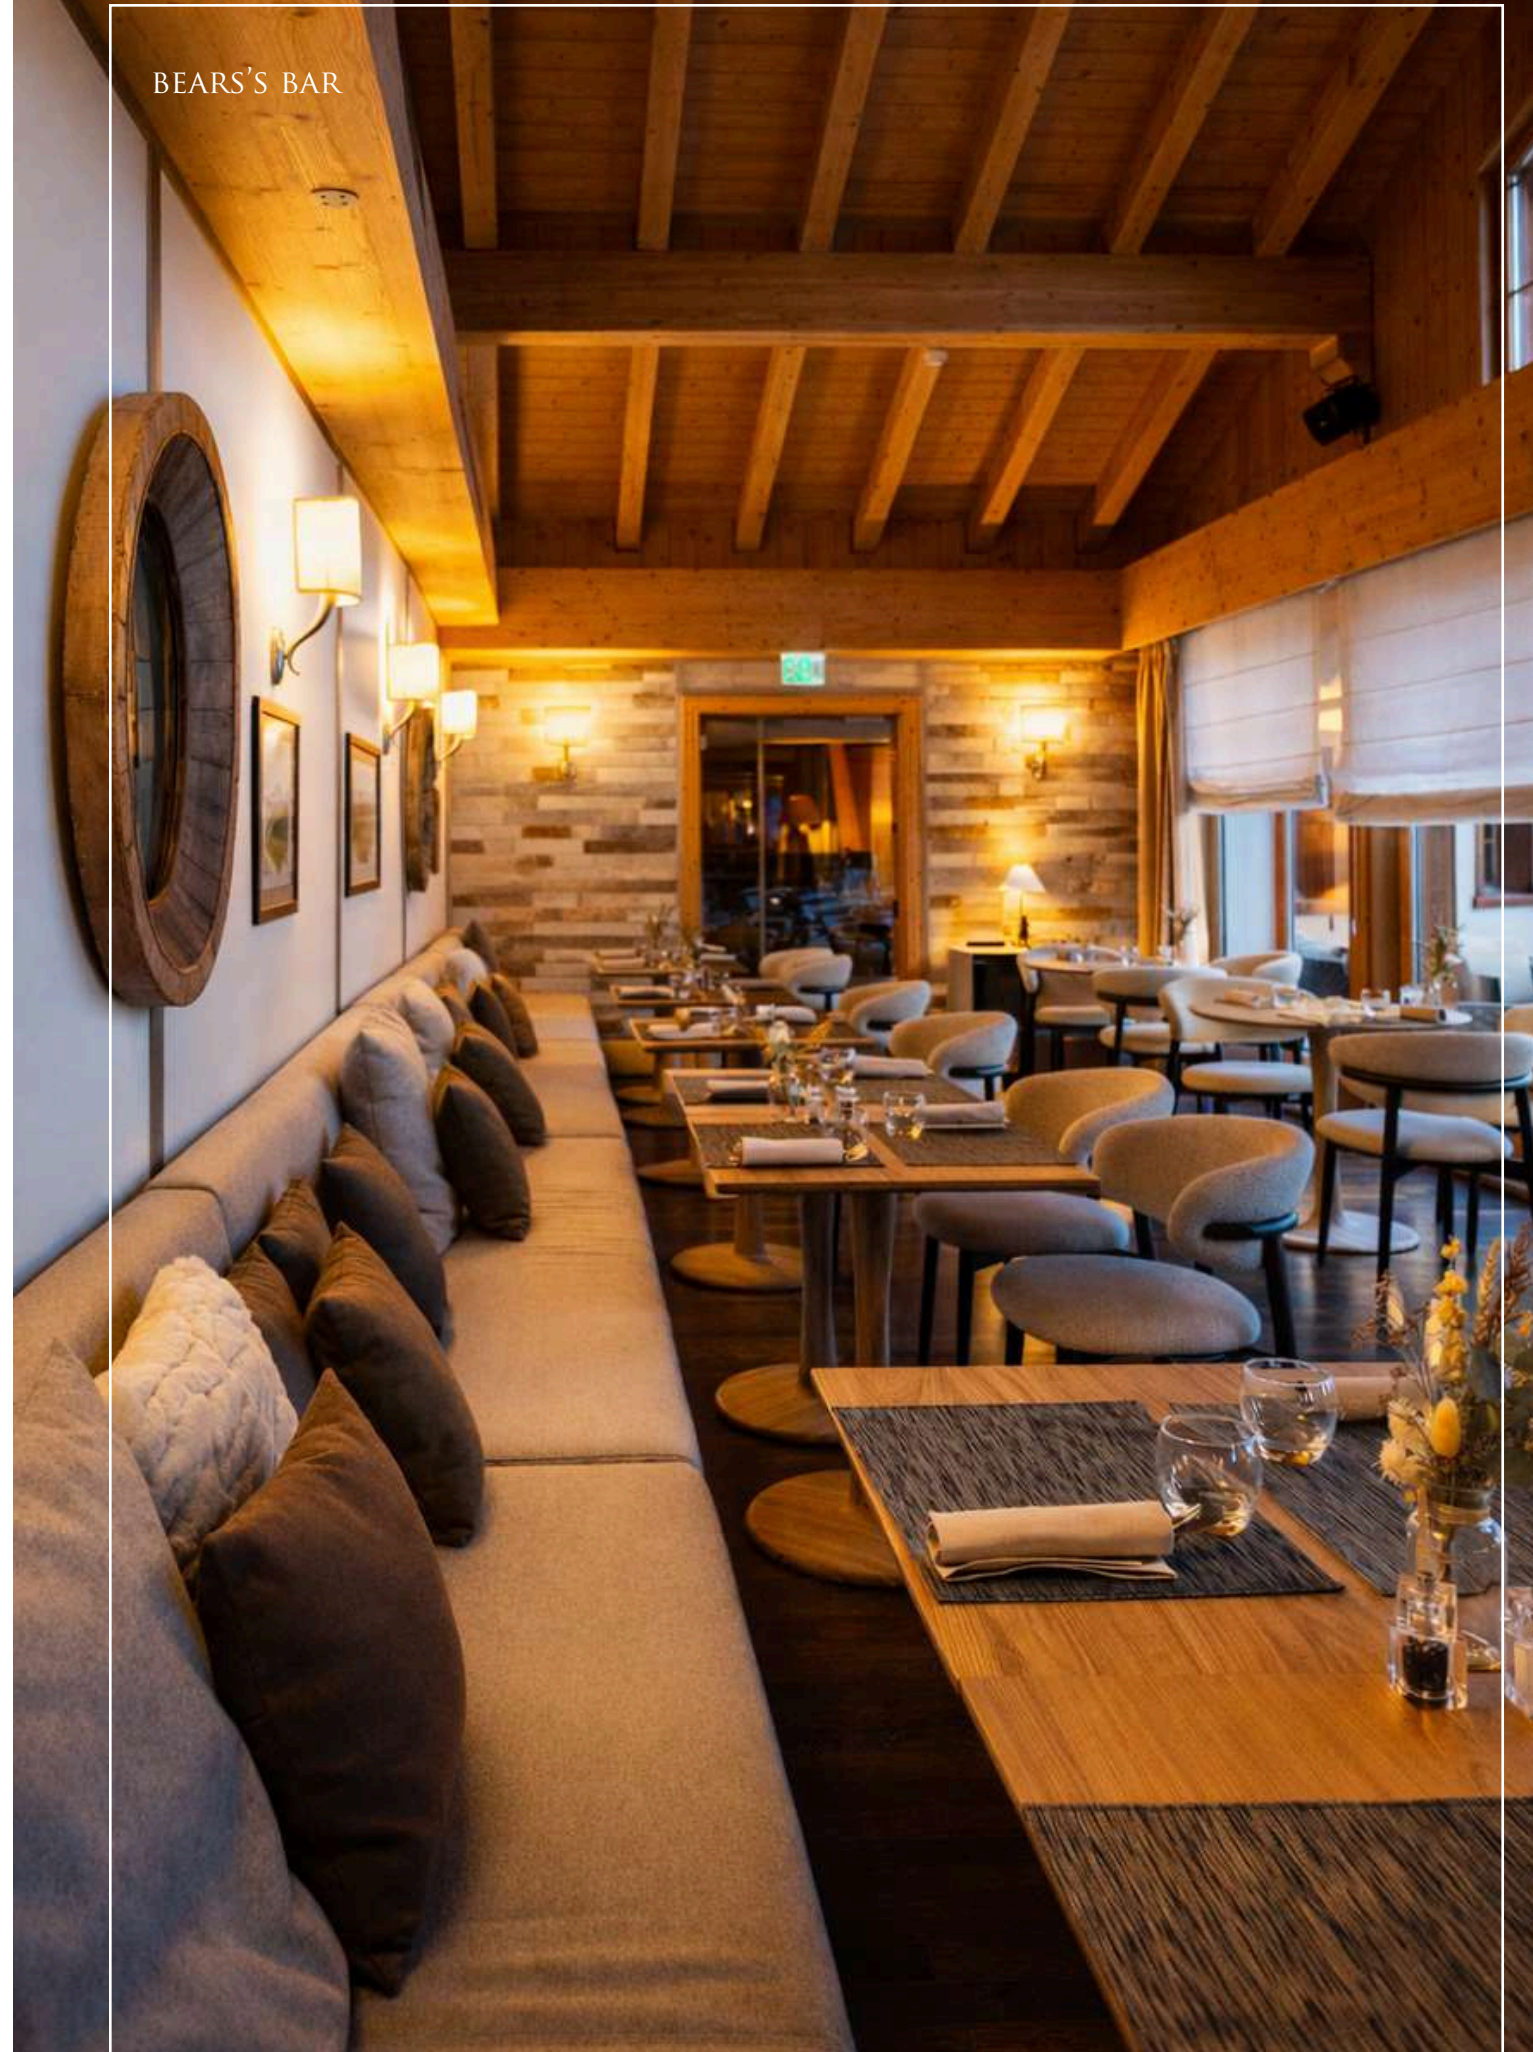

BEAR'S BAR MOUNTAIN LOUNGE BAR

Le BeAr's Bar, the **true living heart of RoyAlp**, combines refinement with relaxation. Its **panoramic terrace** becomes the perfect spot for convivial moments facing the peaks in fine weather. The menu, designed for all appetites, marries the excellence of caviars with comforting classics: signature club sandwich, sharing platters, homemade burger and Caesar salad. A **gourmet interlude** to share on any occasion.

CIGARE LOUNGE

With crackling fireplace as soon as winter arrives, the Cigar Lounge is an **intimate space** designed for cigar and spirits enthusiasts.

SIGNATURE EXPERIENCES Precious moments to share in intimate settings

LA TABLE D'HÔTES

Experience a unique evening **at the heart of RoyAlp's kitchens**. In the front row, observe culinary artistry in action while the Chef and his brigade compose their creations before your eyes. An **exclusive gastronomic immersion for 5 guests**, by reservation only.

IGLOO DINER

For an unforgettable experience, **settle into one of our igloos** and enjoy a **delicious fondue** in a truly unique setting. An **exclusive gastronomic experience for up to 8 guests**, available by reservation only.

BEAR'S BAR