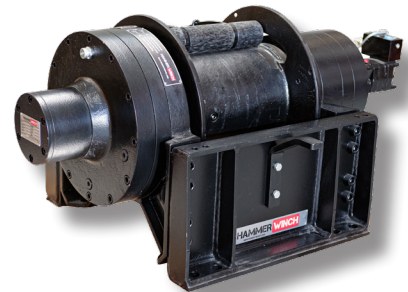

TRAXION

SPECIALISED EQUIPMENT

WINCHES
WARNING LIGHTS
WIRELESS CONTROL
TOWING EQUIPMENT
COMMUNICATIONS

Unlock the TRAXION Advantage.
Global Brands. Local Expertise and Service.

SUPERWINCH - COMEUP - HAMMER WINCH

New Zealand's largest range of heavy duty commercial and industrial hydraulic and DC powered winches.