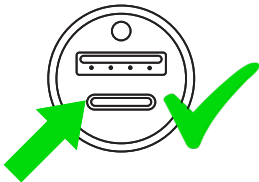

COMMANDER

SAFETY & SIGNALING

PaddleX STOP GO Paddle Charging Manual

Removable Lithium Battery

Inserts into the base of the Stop GO Paddle handle. Twist to lock and unlock.

Charging Time

3-4 hours from full discharge.

RED LED = CHARGING

GREEN LED = BATTERY FULL

12V Cigarette Socket Charger

Connects to USB C socket in battery only.

USB Charging

Connects to USB C socket in battery only.

USB Power Supply Socket

Optional charging of small devices, ie mobile phone.