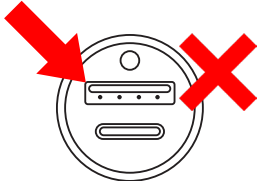

COMMANDER

SAFETY & SIGNALING

PaddleX STOP GO Paddle Charging Manual

Removable Lithium Battery

Inserts into the base of the Stop GO Paddle handle. Twist to lock and unlock.

Charging Time

3-4 hours from full discharge.

RED LED = CHARGING

GREEN LED = BATTERY FULL

12V Cigarette Socket Charger

Connects to USB C socket in battery only.

USB Charging

Connects to USB C socket in battery only.

USB Power Supply Socket

Optional charging of small devices, ie mobile phone.