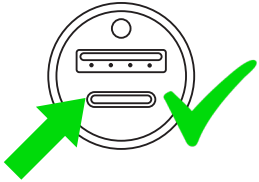

COMMANDER

SAFETY & SIGNALING

PaddleX STOP GO Paddle Charging Manual

Removable Lithium Battery

Inserts into the base of the Stop GO Paddle handle. Twist to lock and unlock.

Charging Time

3-4 hours from full discharge.

RED LED = CHARGING

GREEN LED = BATTERY FULL

12V Cigarette Socket Charger

Connects to USB C socket in battery only.

USB Charging

Connects to USB C socket in battery only.

USB Power Supply Socket

Optional charging of small devices, ie mobile phone.