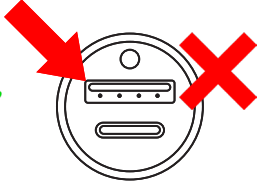

COMMANDER

SAFETY & SIGNALING

PaddleX STOP GO Paddle Charging Manual

Removable Lithium Battery

Inserts into the base of the Stop GO Paddle handle. Twist to lock and unlock.

Charging Time

3-4 hours from full discharge.

RED LED = CHARGING

GREEN LED = BATTERY FULL

12V Cigarette Socket Charger

Connects to USB C socket in battery only.

USB Charging

Connects to USB C socket in battery only.

USB Power Supply Socket

Optional charging of small devices, ie mobile phone.