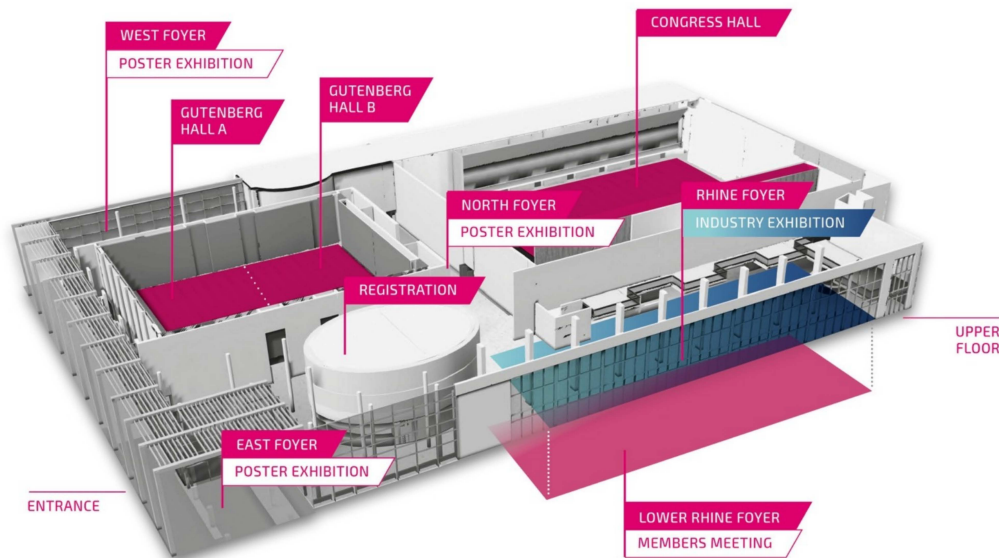

## MEETING VENUE

The **Rheingoldhalle Congress Center** is located in the city center of Mainz, on the banks of the Rhine River. Address: Rheinstraße 66, 55116 Mainz.

Travelling to the congress center from **Frankfurt Airport (FRA)** takes about 30 min. by car, or about 45 min. by local train (S8 or S9) to Mainz Central Station (**Mainz Hauptbahnhof**) and from there by bus to the congress center (get off at bus stop **Rheingoldhalle/Rathaus**).

There are several parking garages in close vicinity to the congress center: “Parkhaus Rheingoldhalle/Rathaus”, the “Hilton” parking garage right next to the Hilton Hotel on Rheinstraße, the “Löhrstraße” parking garage on Löhrstraße across from the Hilton Hotel, and the “Parkhaus am Brand” parking garage on Quintinstraße 12. All parking garages are in walking distance to the congress center.

The building can be accessed either from the street level when coming from the Rhine or on the upper level when coming from the city center (please look for signs saying “Eingang”).

Wheelchair accessibility: The main entrance (shown on the left in the picture above) can be accessed via a ramp. All levels in the building are wheelchair-accessible and connected by elevators.