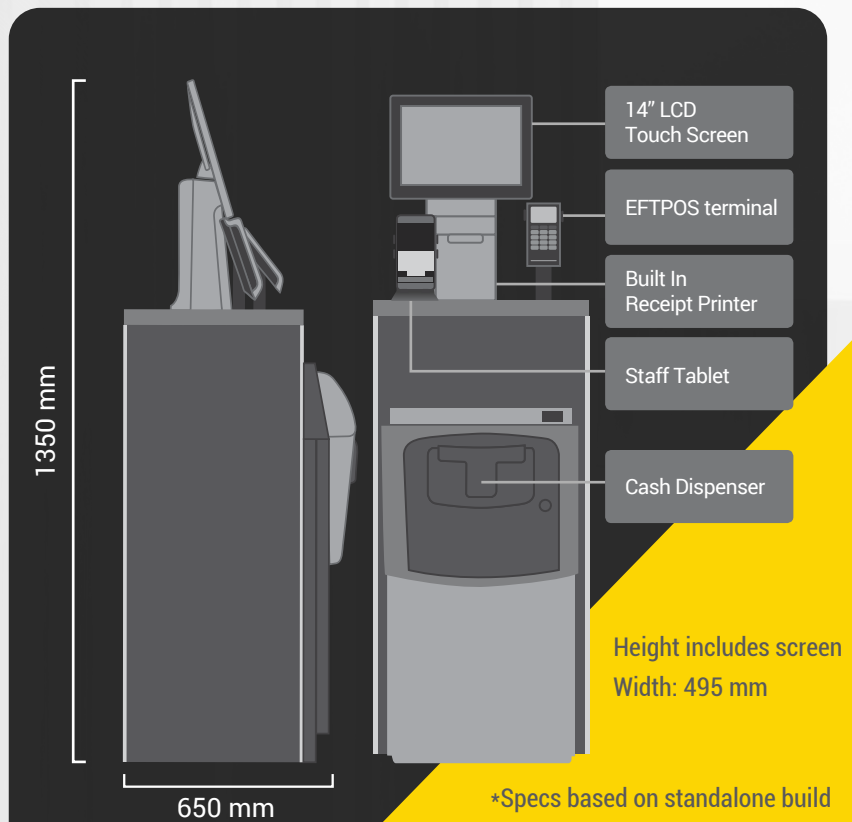

Designed for Simplicity

How It Works In 4 Easy Steps

1 Customer ask staff to activate terminal

2 Staff selects cash out amount as requested by customer

3 Customer swipes or inserts debit card and enters PIN through eftpos terminal

4 Cash dispensed to customer

Enhanced Security

The secure safe with time delay locks keeps your cash secure, with every transaction tracked and logged for complete auditability.

Uptime Guarantee

Our platinum service guarantee ensures rapid response times and minimal downtime, backed by local field technicians available every day, including weekends - at no extra charge.

Service Model

All software and hardware updates are managed by our expert team, keeping your Cash Xpress performing at its best.

COMPARE OUR CASH XPRESS BUILDS:

Cash Xpress	Cash Xpress Lite
Automated cash dispenser	Staff-issued cash from till/cash drawer
Secure safe with time-delay locks	Uses existing venue cash drawer
High-volume gaming venues	Compact solution for smaller venues