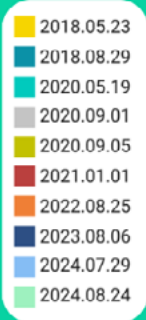

Factsheet: Guinea

The largest natural disasters in Guinea with the most displacement victims (2018 - 2024)

Guinea faces recurring floods and prolonged droughts, likely worsened by climate change. Rising temperatures and altered rainfall patterns contribute to these issues. Additionally, acute poverty, a long-standing crisis, military rule, and the contamination and scarcity of water from mining and deforestation hinder the population's ability to adapt.

ND-Gain Index: **Vulnerability**: 32nd out of 187 countries. **Readiness** to cope with climate change: **147th / 192**.

(EU) INFORM Climate Change. Risk Score: 4.2 - Medium (1 = low risk, 10 = high risk)

Between **Jan. - Nov. 2024**, flood and storms displaced **6,500 people**.

Sea level rise is evident along the coast, increasing water source salinization, affecting agriculture, infrastructure, and the spreading of diseases.

About 6% of Guineans live in areas subject to sea level rise

Water contamination and scarcity may lead to conflicts over the limited remaining water sources

Nearly **70%** of Guineans lives on less than $2 a day, and depend from the extreme climate-sensitive agriculture sector

Disaster Internal Displacement: total of forced movements of people within the borders of one country recorded during the year. (Source: IDMC, 2024).

Floods