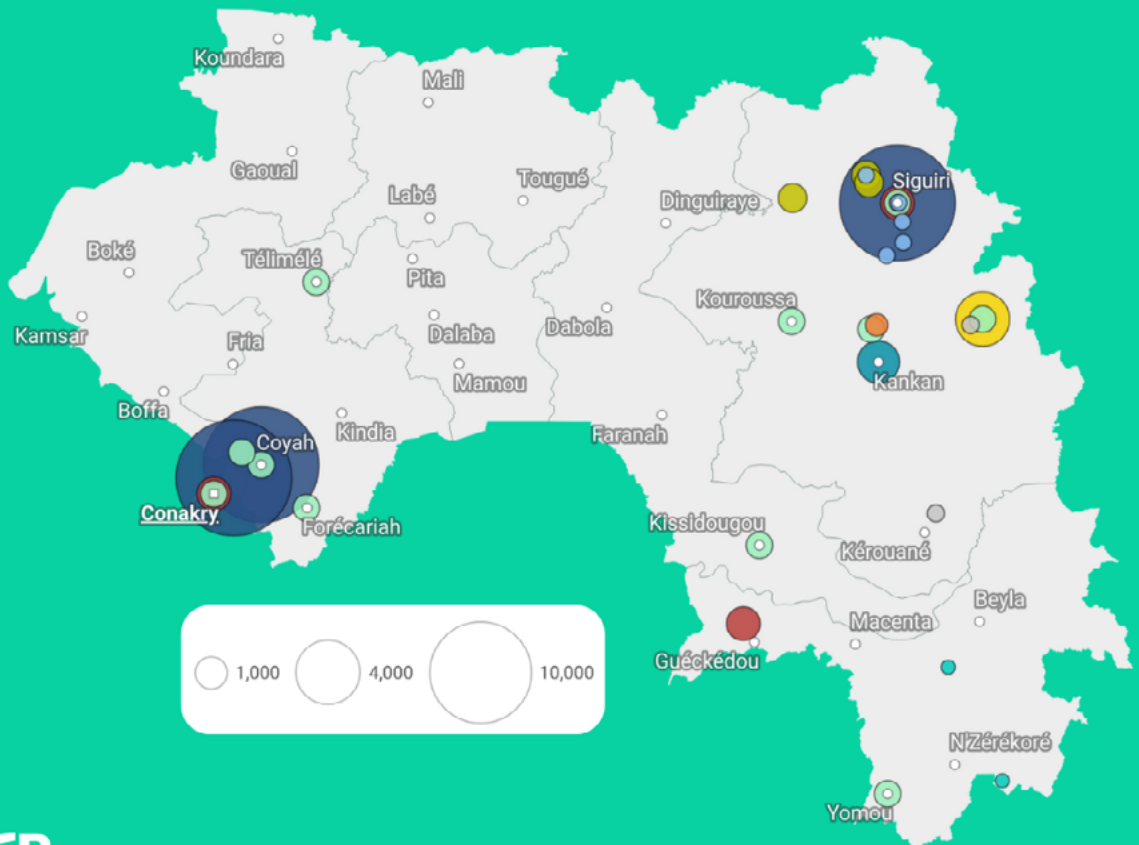

Factsheet: Guinea

The largest natural disasters in Guinea with the most displacement victims (2018 - 2024)

Guinea faces recurring floods and prolonged droughts, likely worsened by climate change. Rising temperatures and altered rainfall patterns contribute to these issues. Additionally, acute poverty, a long-standing crisis, military rule, and the contamination and scarcity of water from mining and deforestation hinder the population's ability to adapt.

ND-Gain Index: **Vulnerability**: 32nd out of 187 countries. **Readiness** to cope with climate change: **147th / 192**.

(EU) INFORM Climate Change. Risk Score: 4.2 - Medium (1 = low risk, 10 = high risk)

Between **Jan. - Nov. 2024**, flood and storms displaced **6,500 people**.

Sea level rise is evident along the coast, increasing water source salinization, affecting agriculture, infrastructure, and the spreading of diseases.

About 6% of Guineans live in areas subject to sea level rise

Water contamination and scarcity may lead to conflicts over the limited remaining water sources

Nearly **70%** of Guineans lives on less than $2 a day, and depend from the extreme climate-sensitive agriculture sector

Disaster Internal Displacement: total of forced movements of people within the borders of one country recorded during the year. (Source: IDMC, 2024).

Floods