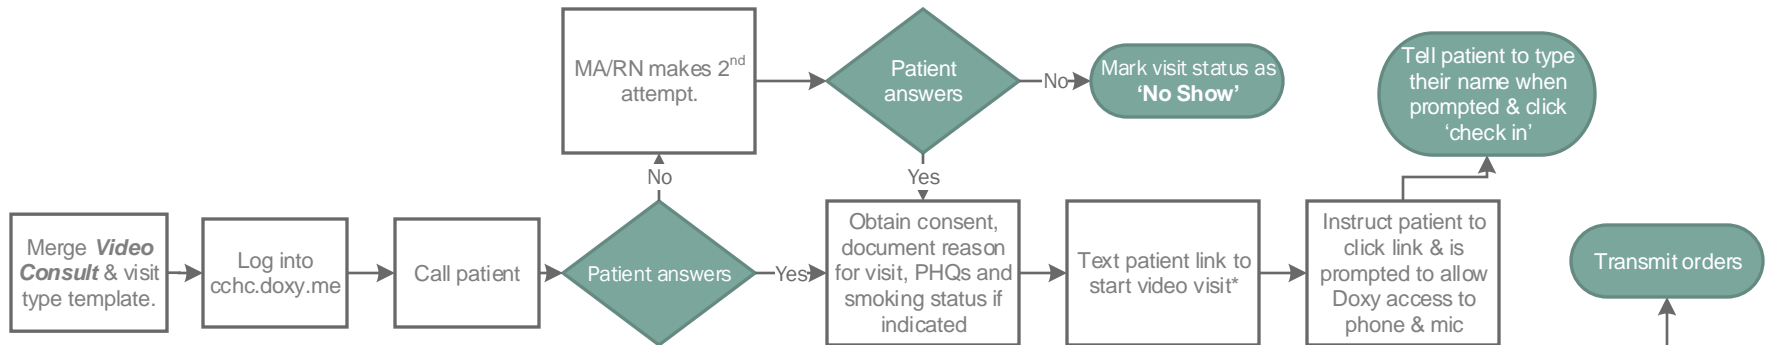

PSR

MA/RN

Provider

* Short cut to Doxy.me located on Intranet Homepage under "Quick Links"