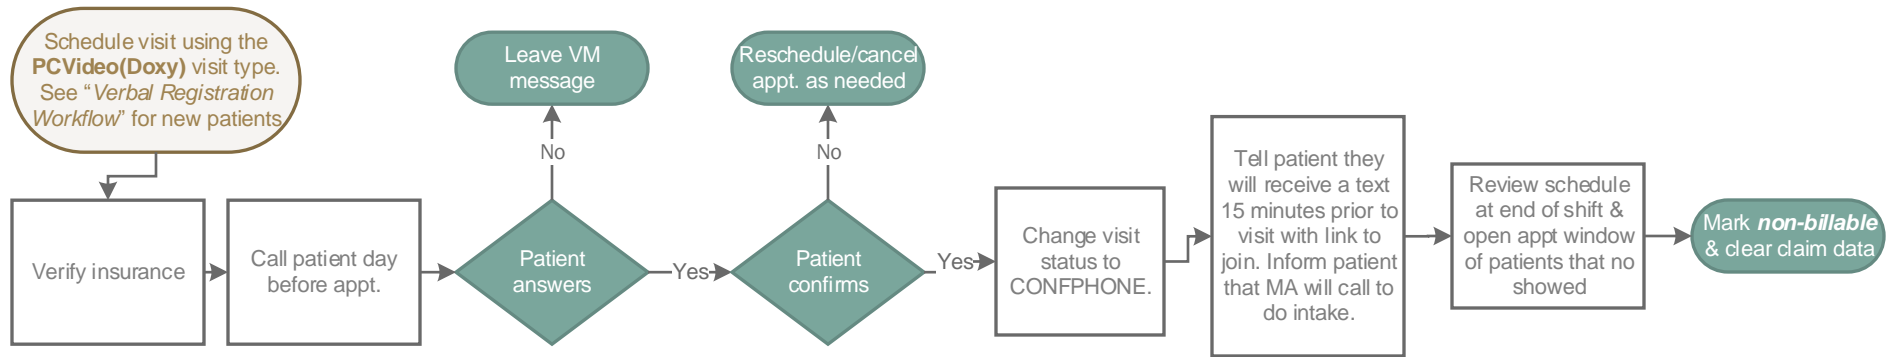

PSR

MA/RN

Provider

* Short cut to Doxy.me located on Intranet Homepage under "Quick Links"