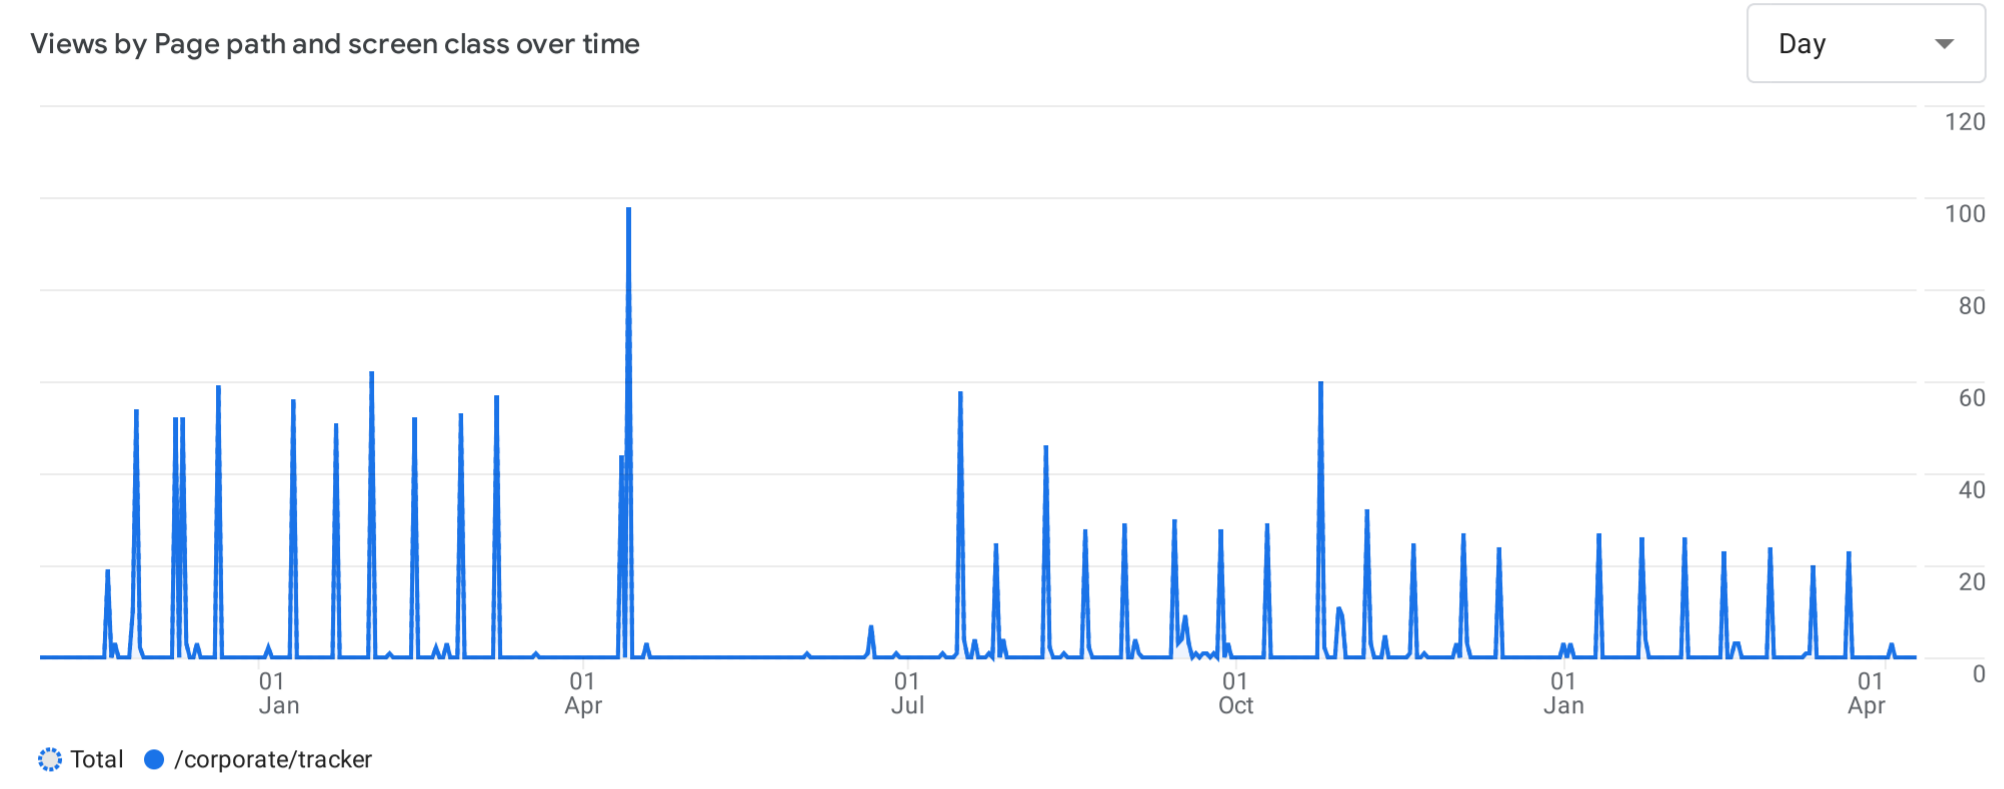

Pages and screens: Page path and screen class

Add filter

Plot rows Search... Rows per page: 10 1-1 of 1

|                                     | Page path and screen class | Views                   | Event count             | Total users             |
|-------------------------------------|----------------------------|-------------------------|-------------------------|-------------------------|
| <input checked="" type="checkbox"/> | Total                      | 1,472<br>1.42% of total | 5,746<br>2.31% of total | 1,346<br>5.86% of total |
| <input checked="" type="checkbox"/> | 1 /corporate/tracker       | 1,472 (100%)            | 5,746 (100%)            | 1,346 (100%)            |