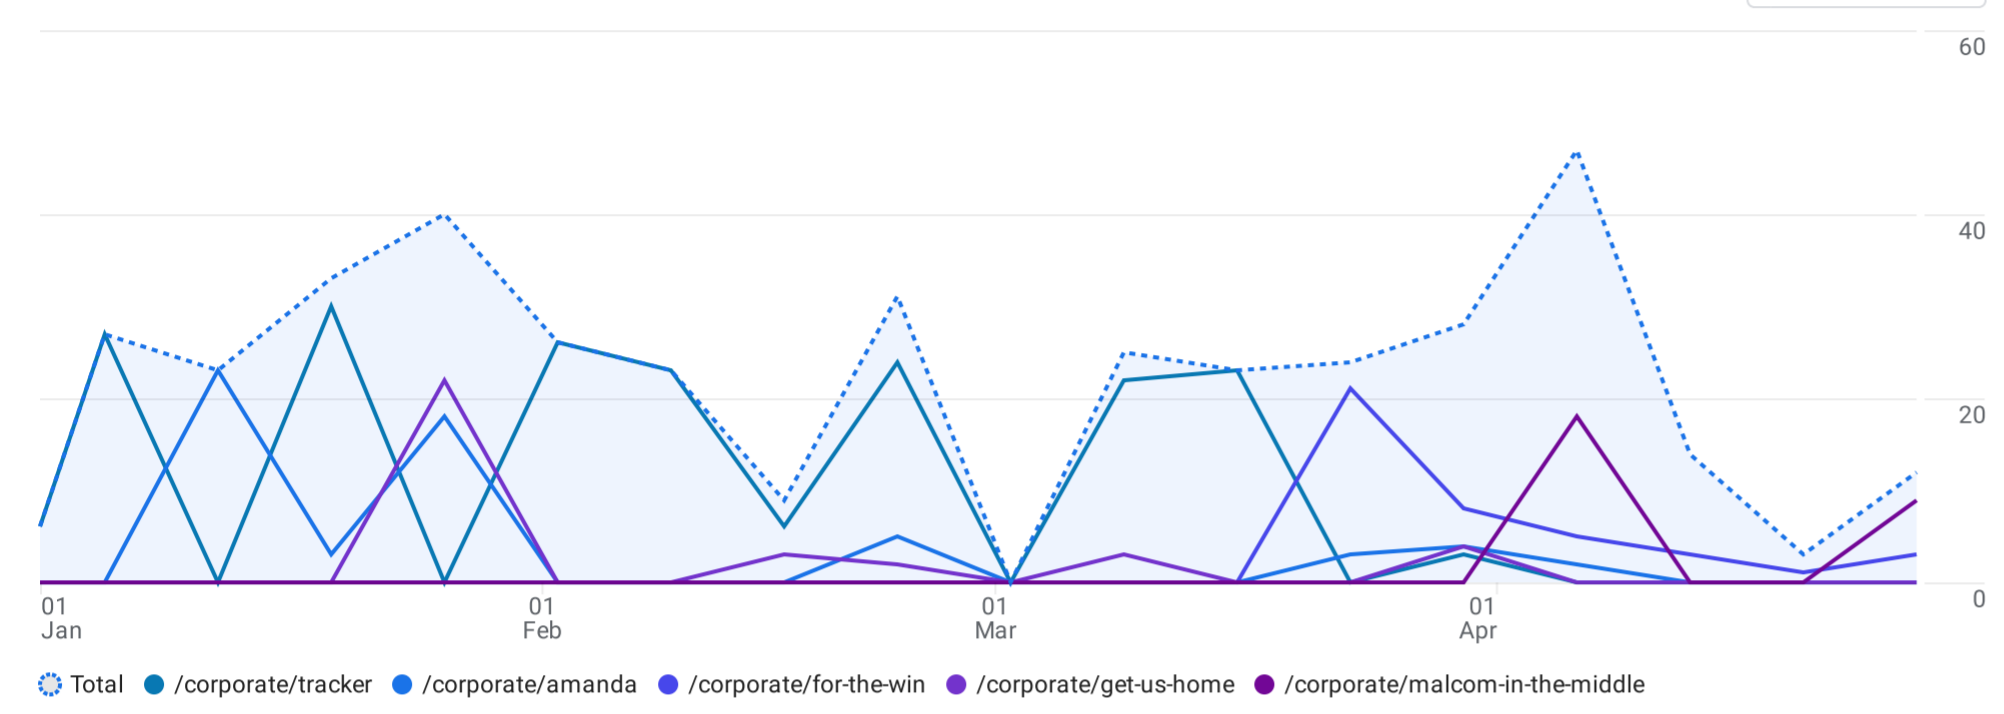

Pages and screens: Page path and screen class [✔](#)

[Add filter +](#)

Views by Page path and screen class over time

Views by Page path and screen class

Plot rows Rows per page: 10 1-7 of 7

<input type="checkbox"/>	Page path and screen class	↓ Views	Event count All events	Total users
<input checked="" type="checkbox"/>	Total	394 1.56% of total	1,418 2.34% of total	254 4.94% of total
<input checked="" type="checkbox"/>	1 /corporate/tracker	190 (48.22%)	756 (53.31%)	184 (72.44%)
<input checked="" type="checkbox"/>	2 /corporate/amanda	58 (14.72%)	192 (13.54%)	27 (10.63%)
<input checked="" type="checkbox"/>	3 /corporate/for-the-win	41 (10.41%)	128 (9.03%)	17 (6.69%)
<input checked="" type="checkbox"/>	4 /corporate/get-us-home	34 (8.63%)	106 (7.48%)	13 (5.12%)
<input checked="" type="checkbox"/>	5 /corporate/malcom-in-the-middle	27 (6.85%)	87 (6.14%)	15 (5.91%)
<input type="checkbox"/>	6 /corporate/tell-me-lies	25 (6.35%)	85 (5.99%)	11 (4.33%)
<input type="checkbox"/>	7 /corporate/trinity	19 (4.82%)	64 (4.51%)	10 (3.94%)