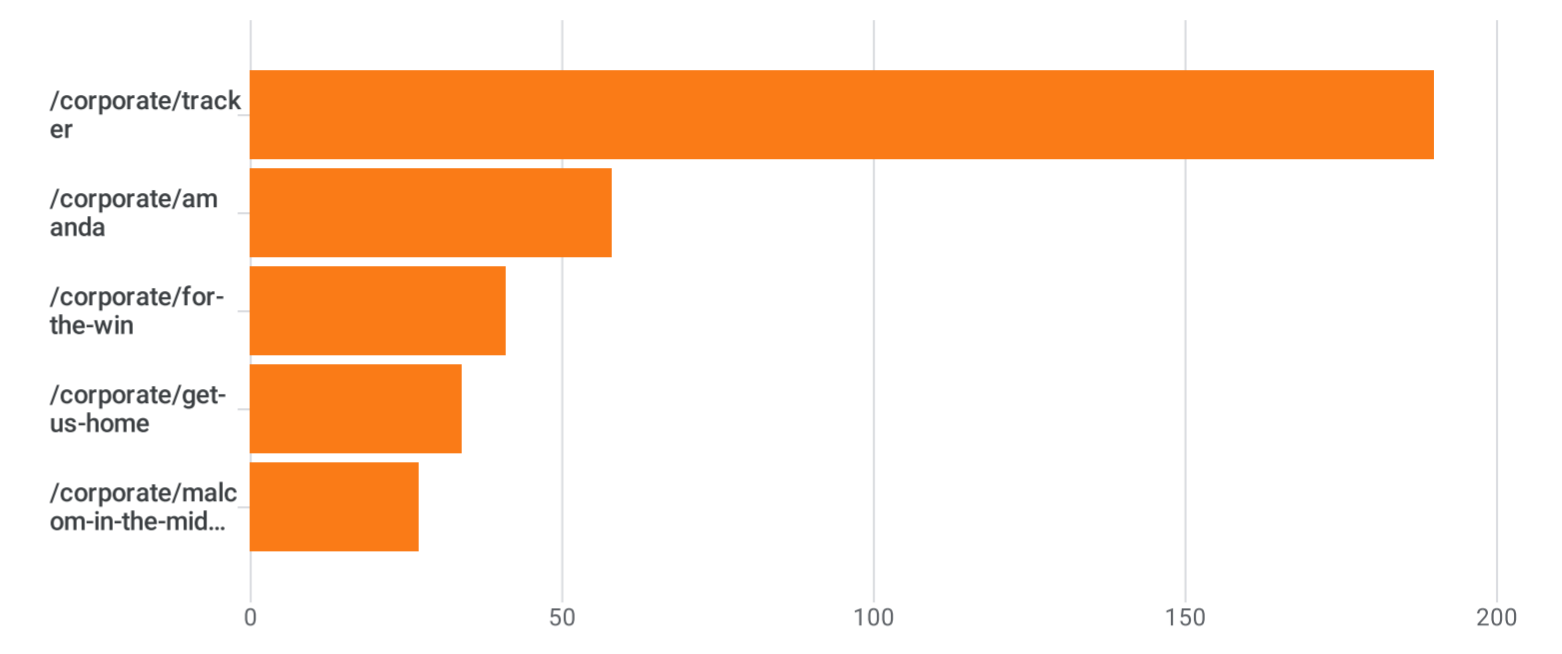

Pages and screens: Page path and screen class [✔](#)

[Add filter +](#)

Views by Page path and screen class over time

Views by Page path and screen class

Plot rows Rows per page: 10 1-7 of 7

<input type="checkbox"/>	Page path and screen class	↓ Views	Event count All events	Total users
<input checked="" type="checkbox"/>	Total	394 1.56% of total	1,418 2.34% of total	254 4.94% of total
<input checked="" type="checkbox"/>	1 /corporate/tracker	190 (48.22%)	756 (53.31%)	184 (72.44%)
<input checked="" type="checkbox"/>	2 /corporate/amanda	58 (14.72%)	192 (13.54%)	27 (10.63%)
<input checked="" type="checkbox"/>	3 /corporate/for-the-win	41 (10.41%)	128 (9.03%)	17 (6.69%)
<input checked="" type="checkbox"/>	4 /corporate/get-us-home	34 (8.63%)	106 (7.48%)	13 (5.12%)
<input checked="" type="checkbox"/>	5 /corporate/malcom-in-the-middle	27 (6.85%)	87 (6.14%)	15 (5.91%)
<input type="checkbox"/>	6 /corporate/tell-me-lies	25 (6.35%)	85 (5.99%)	11 (4.33%)
<input type="checkbox"/>	7 /corporate/trinity	19 (4.82%)	64 (4.51%)	10 (3.94%)