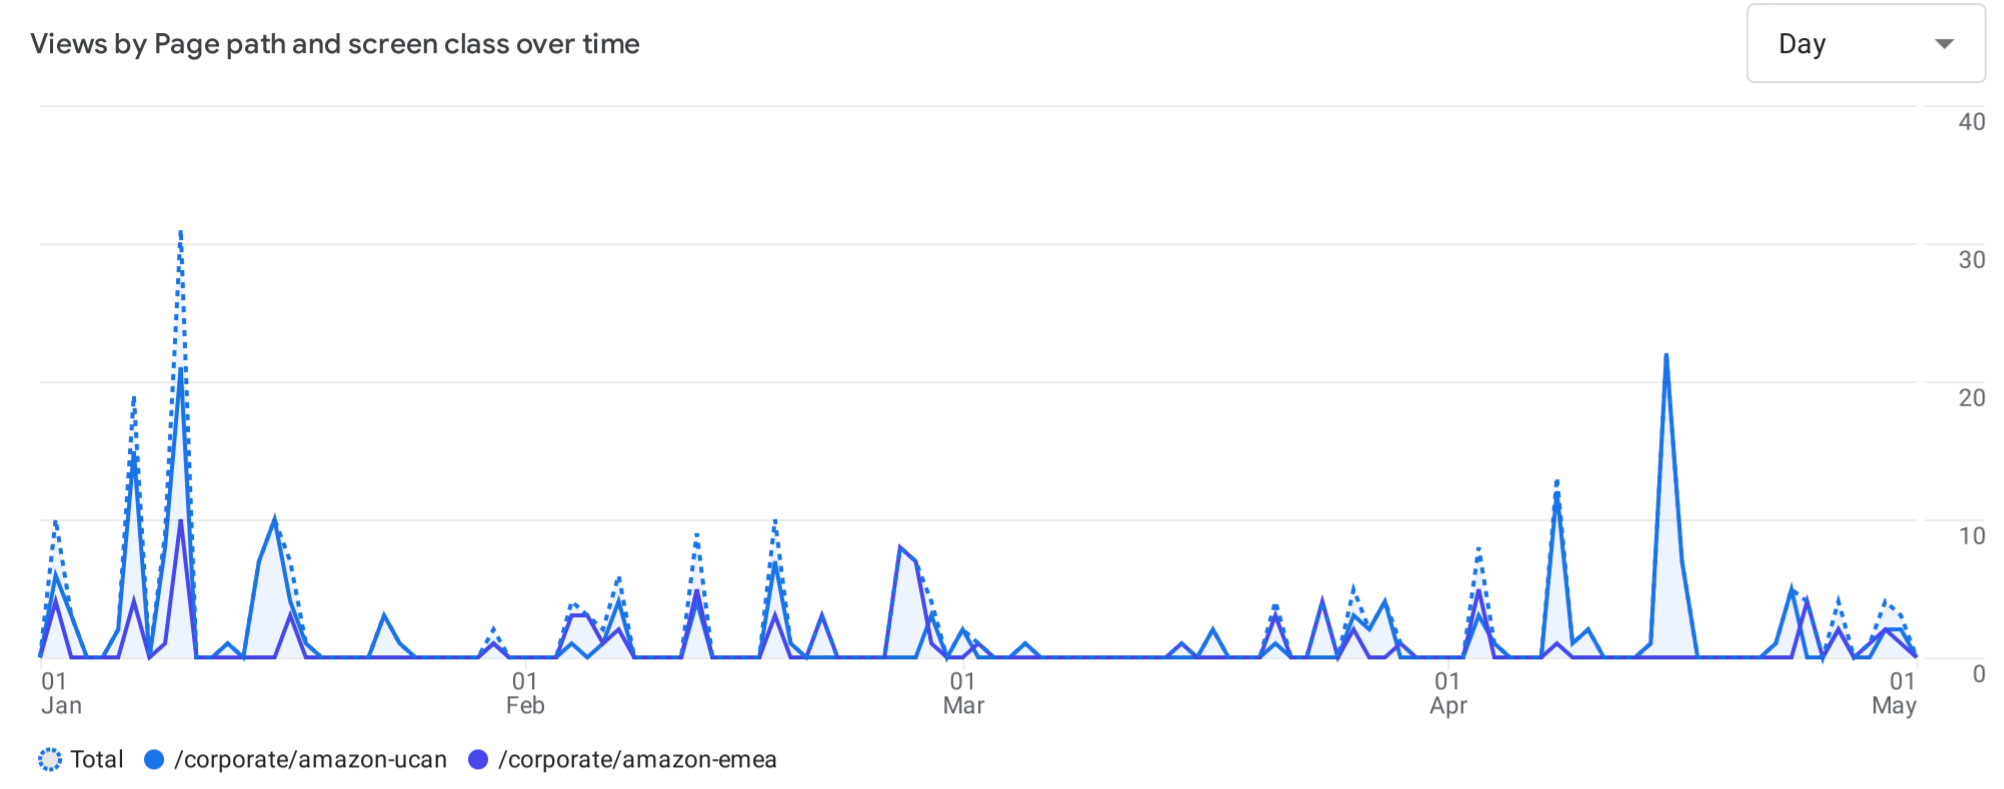

Pages and screens: Page path and screen class

Add filter

Plot rows		Search...	Rows per page: 10	1-2 of 2
	Page path and screen class	Views	Event count	Total users
		All events	All events	
<input checked="" type="checkbox"/>	Total	267 1.06% of total	831 1.37% of total	65 1.26% of total
<input checked="" type="checkbox"/>	1 /corporate/amazon-ucan	180 (67.42%)	556 (66.91%)	48 (73.85%)
<input checked="" type="checkbox"/>	2 /corporate/amazon-emea	87 (32.58%)	275 (33.09%)	27 (41.54%)