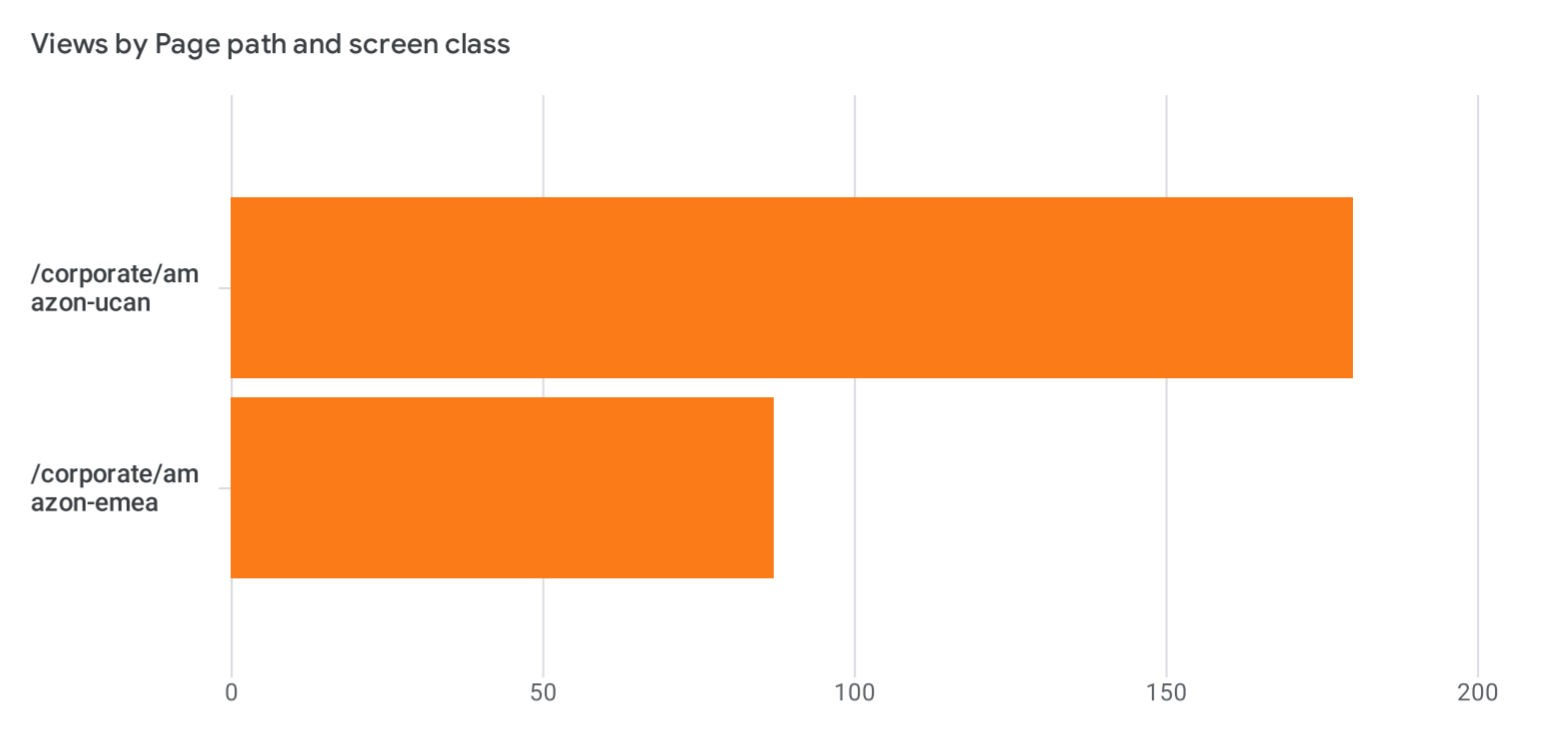

Pages and screens: Page path and screen class

Add filter

Plot rows		Search...	Rows per page: 10	1-2 of 2
	Page path and screen class	Views	Event count	Total users
		All events	All events	
<input checked="" type="checkbox"/>	Total	267 1.06% of total	831 1.37% of total	65 1.26% of total
<input checked="" type="checkbox"/>	1 /corporate/amazon-ucan	180 (67.42%)	556 (66.91%)	48 (73.85%)
<input checked="" type="checkbox"/>	2 /corporate/amazon-emea	87 (32.58%)	275 (33.09%)	27 (41.54%)