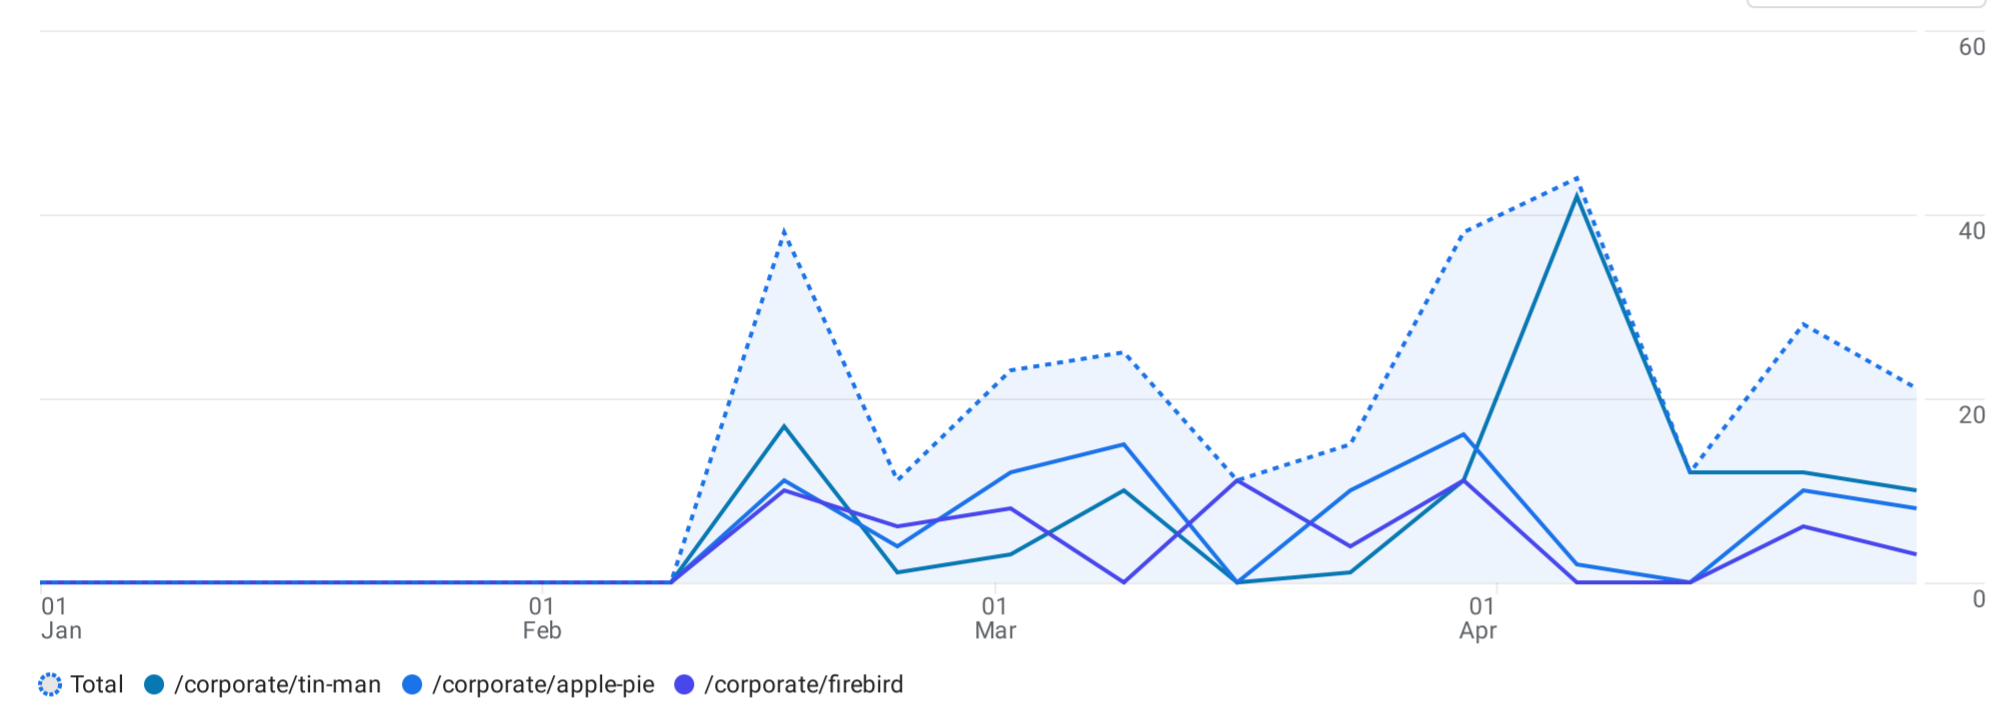

Pages and screens: Page path and screen class

Add filter

Views by Page path and screen class over time

Views by Page path and screen class

Plot rows		Search...	Rows per page: 10	1-3 of 3
<input type="checkbox"/>	Page path and screen class			
<input checked="" type="checkbox"/>	Total		266 1.06% of total	948 1.57% of total
<input checked="" type="checkbox"/>	1 /corporate/tin-man		119 (44.74%)	403 (42.51%)
<input checked="" type="checkbox"/>	2 /corporate/apple-pie		88 (33.08%)	341 (35.97%)
<input checked="" type="checkbox"/>	3 /corporate/firebird		59 (22.18%)	204 (21.52%)