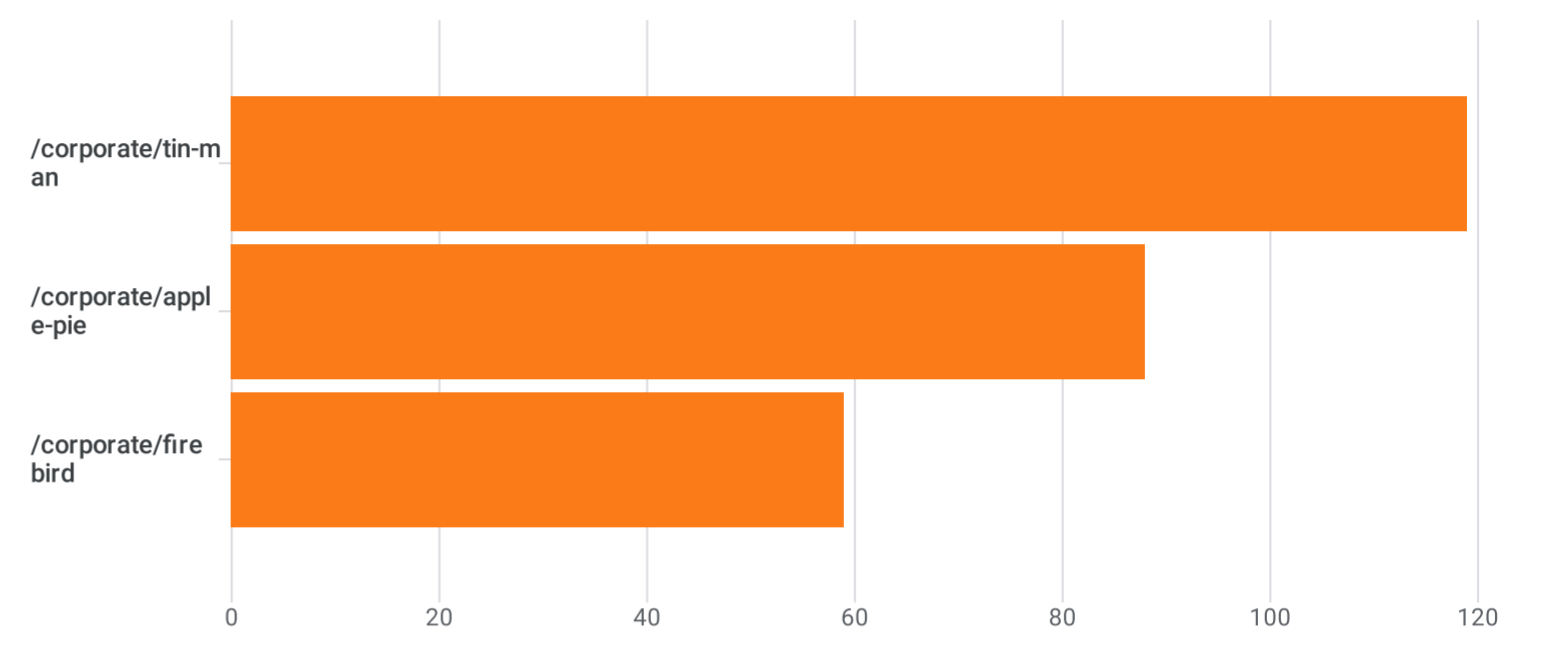

Pages and screens: Page path and screen class

Add filter

Views by Page path and screen class over time

Views by Page path and screen class

Plot rows		Search...	Rows per page: 10	1-3 of 3
<input type="checkbox"/>	Page path and screen class			
<input checked="" type="checkbox"/>	Total		266 1.06% of total	948 1.57% of total
<input checked="" type="checkbox"/>	1 /corporate/tin-man		119 (44.74%)	403 (42.51%)
<input checked="" type="checkbox"/>	2 /corporate/apple-pie		88 (33.08%)	341 (35.97%)
<input checked="" type="checkbox"/>	3 /corporate/firebird		59 (22.18%)	204 (21.52%)