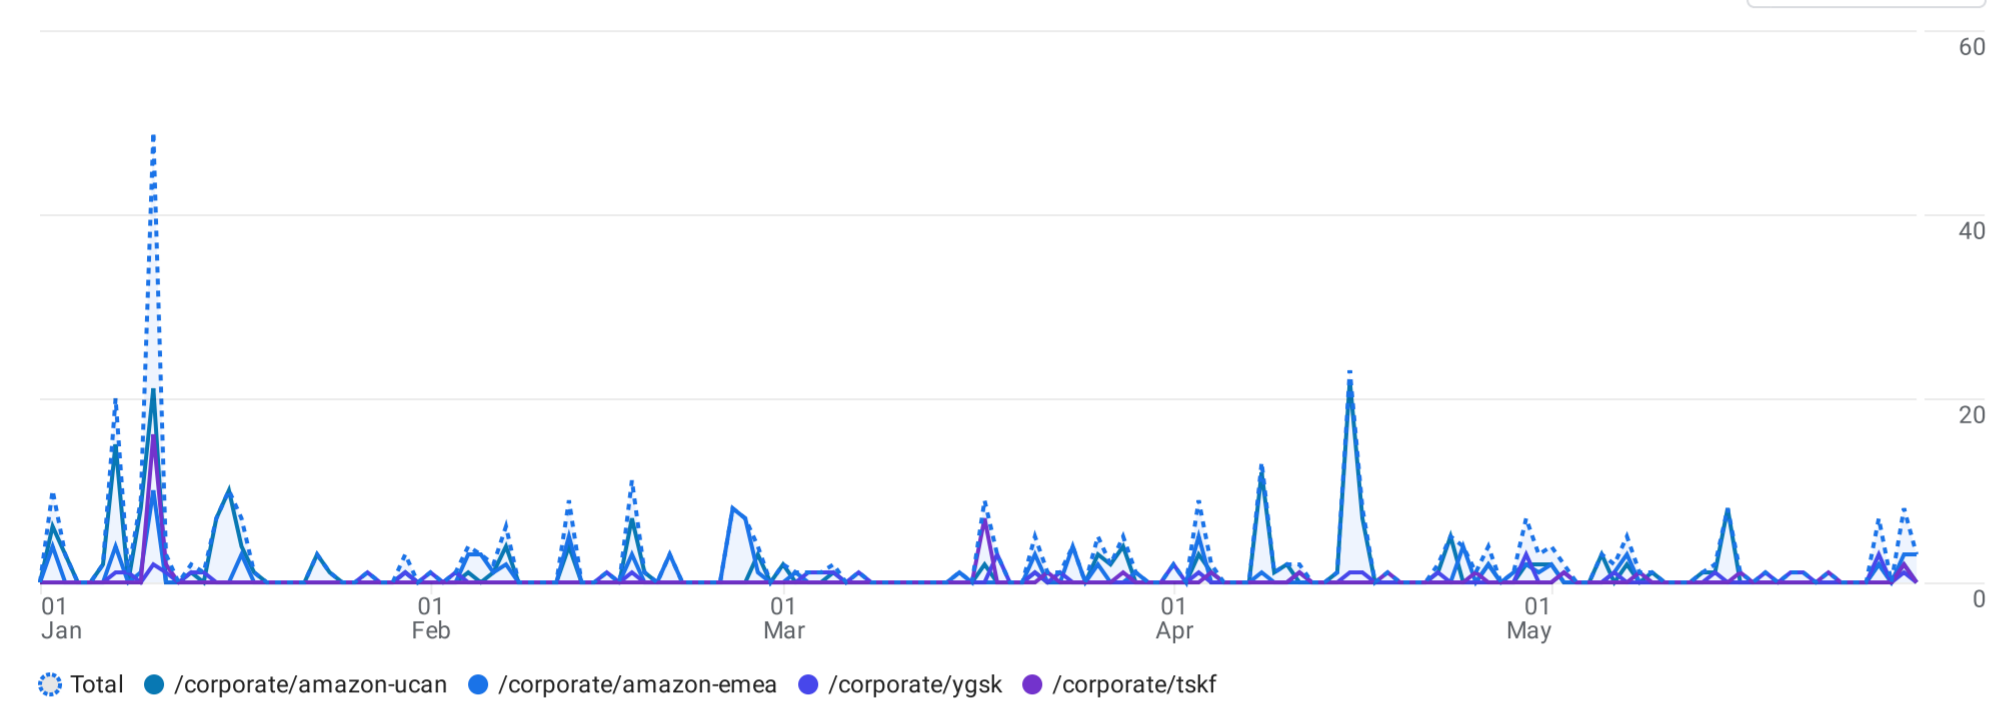

Pages and screens: Page path and screen class [✔](#)

[Add filter +](#)

Views by Page path and screen class over time

Views by Page path and screen class

Plot rows		Search...	Rows per page: 10	1-4 of 4
<input type="checkbox"/>	Page path and screen class			
<input checked="" type="checkbox"/>	Total		<b>382</b> 1.22% of total	<b>1,293</b> 1.73% of total
<input checked="" type="checkbox"/>	1 /corporate/amazon-ucan		202 (52.88%)	628 (48.57%)
<input checked="" type="checkbox"/>	2 /corporate/amazon-emea		101 (26.44%)	316 (24.44%)
<input checked="" type="checkbox"/>	3 /corporate/ygsk		42 (10.99%)	192 (14.85%)
<input checked="" type="checkbox"/>	4 /corporate/tskf		37 (9.69%)	157 (12.14%)