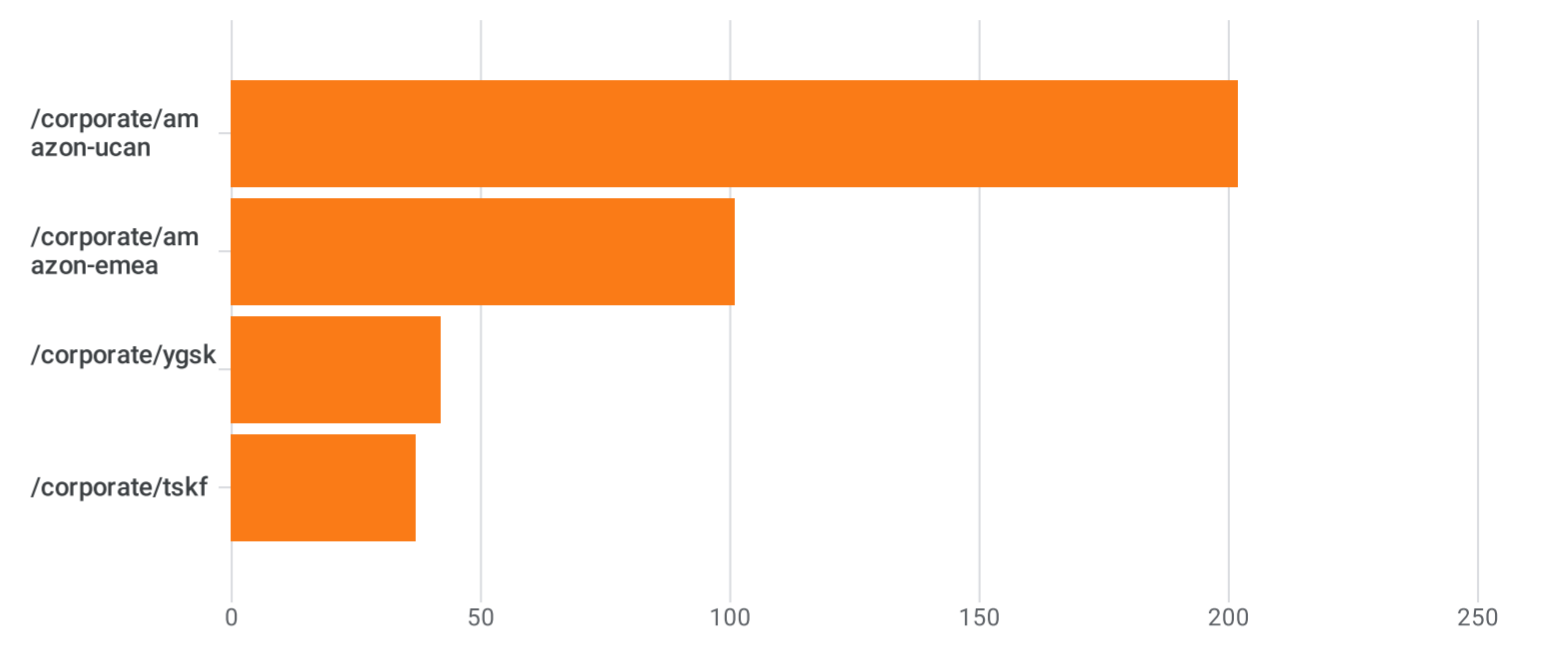

Pages and screens: Page path and screen class [✔](#)

[Add filter +](#)

Views by Page path and screen class over time

Views by Page path and screen class

Plot rows		Search...	Rows per page: 10	1-4 of 4
<input type="checkbox"/>	Page path and screen class			
<input checked="" type="checkbox"/>	Total		<b>382</b> 1.22% of total	<b>1,293</b> 1.73% of total
<input checked="" type="checkbox"/>	1 /corporate/amazon-ucan		202 (52.88%)	628 (48.57%)
<input checked="" type="checkbox"/>	2 /corporate/amazon-emea		101 (26.44%)	316 (24.44%)
<input checked="" type="checkbox"/>	3 /corporate/ygsk		42 (10.99%)	192 (14.85%)
<input checked="" type="checkbox"/>	4 /corporate/tskf		37 (9.69%)	157 (12.14%)