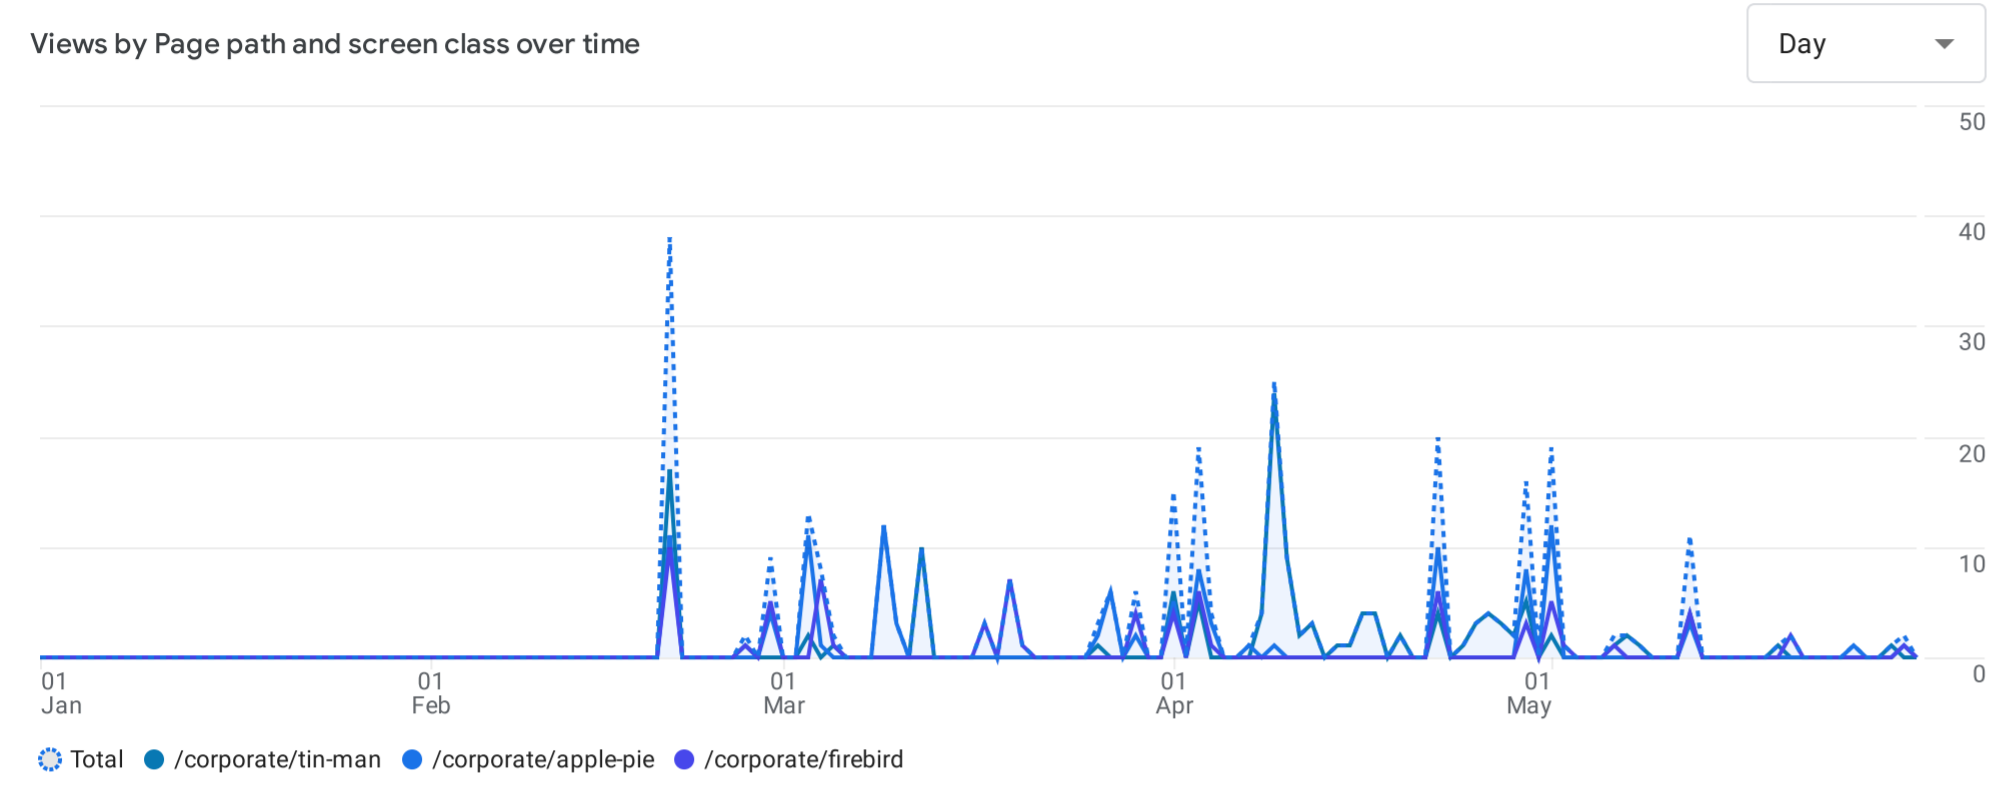

Pages and screens: Page path and screen class [✔](#)

[Add filter +](#)

Plot rows		Search...	Rows per page: 10	1-3 of 3
<input type="checkbox"/>	Page path and screen class			
<input checked="" type="checkbox"/>	Total		↓ Views 309 0.99% of total	Event count All events 1,093 1.46% of total
<input checked="" type="checkbox"/>	1 /corporate/tin-man		131 (42.39%)	48 (47.52%)
<input checked="" type="checkbox"/>	2 /corporate/apple-pie		105 (33.98%)	41 (40.59%)
<input checked="" type="checkbox"/>	3 /corporate/firebird		73 (23.62%)	26 (25.74%)