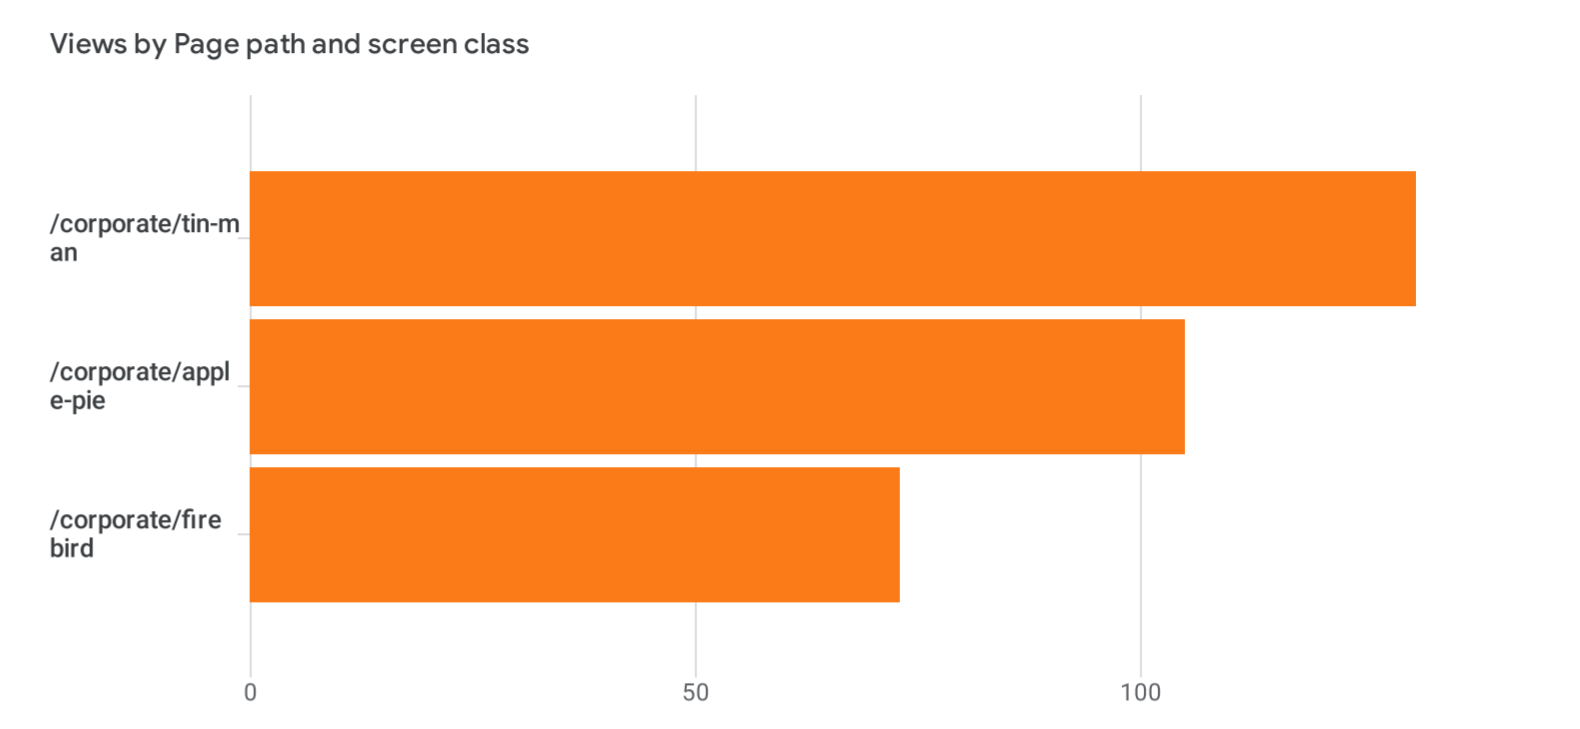

Pages and screens: Page path and screen class [✔](#)

[Add filter +](#)

Plot rows		Search...	Rows per page: 10	1-3 of 3
<input type="checkbox"/>	Page path and screen class			
<input checked="" type="checkbox"/>	Total		↓ Views 309 0.99% of total	Event count All events 1,093 1.46% of total
<input checked="" type="checkbox"/>	1 /corporate/tin-man		131 (42.39%)	48 (47.52%)
<input checked="" type="checkbox"/>	2 /corporate/apple-pie		105 (33.98%)	41 (40.59%)
<input checked="" type="checkbox"/>	3 /corporate/firebird		73 (23.62%)	26 (25.74%)