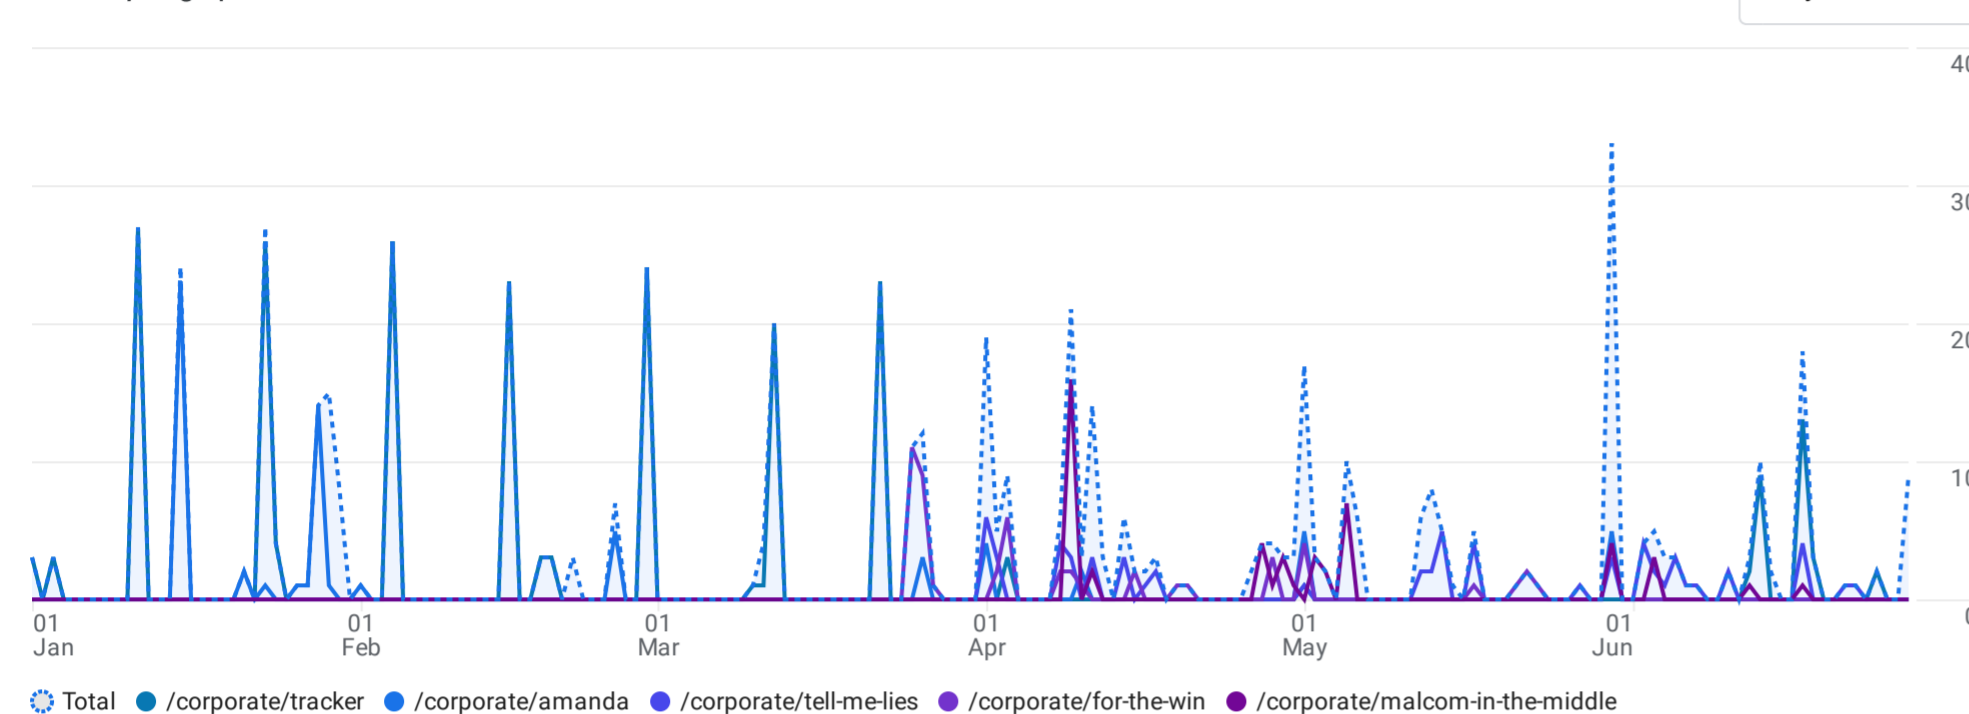

Pages and screens: Page path and screen class [✔](#) ▾

[Add filter](#) +

Views by Page path and screen class over time

Views by Page path and screen class

Plot rows

Search...

Rows per page: 10 ▾ 1-9 of 9

<input type="checkbox"/>	Page path and screen class ▾	↓ Views	Event count All events ▾	Total users
<input checked="" type="checkbox"/>	Total	571 1.53% of total	2,069 2.28% of total	349 4.51% of total
<input checked="" type="checkbox"/>	1 /corporate/tracker	220 (38.53%)	870 (42.05%)	201 (57.59%)
<input checked="" type="checkbox"/>	2 /corporate/amanda	68 (11.91%)	223 (10.78%)	35 (10.03%)
<input checked="" type="checkbox"/>	3 /corporate/tell-me-lies	63 (11.03%)	229 (11.07%)	32 (9.17%)
<input checked="" type="checkbox"/>	4 /corporate/for-the-win	54 (9.46%)	178 (8.6%)	27 (7.74%)
<input checked="" type="checkbox"/>	5 /corporate/malcom-in-the-middle	48 (8.41%)	161 (7.78%)	24 (6.88%)
<input type="checkbox"/>	6 /corporate/get-us-home	42 (7.36%)	128 (6.19%)	20 (5.73%)
<input type="checkbox"/>	7 /corporate/vladimir	35 (6.13%)	133 (6.43%)	18 (5.16%)
<input type="checkbox"/>	8 /corporate/trinity	27 (4.73%)	94 (4.54%)	17 (4.87%)
<input type="checkbox"/>	9 /corporate/snowflakes	14 (2.45%)	53 (2.56%)	13 (3.72%)