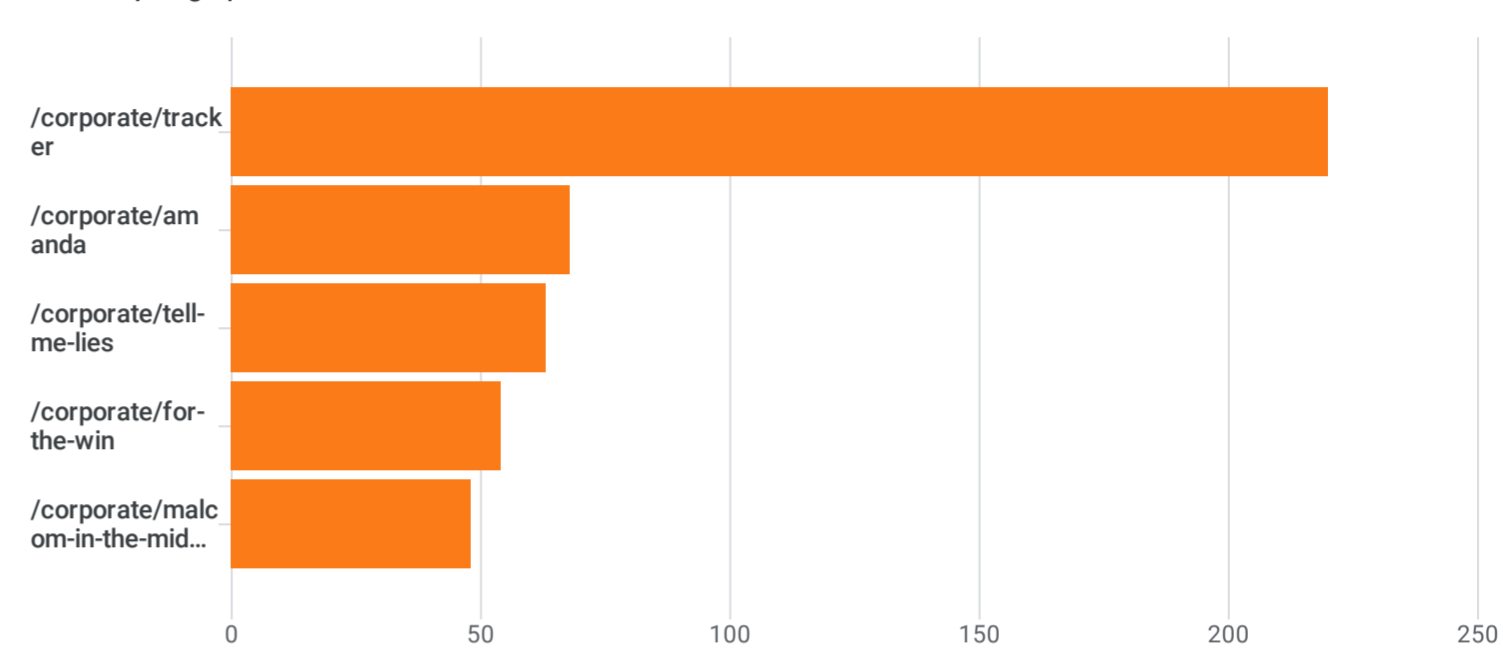

Pages and screens: Page path and screen class [✔](#) ▾

[Add filter](#) +

Views by Page path and screen class over time

Views by Page path and screen class

Plot rows

Search...

Rows per page: 10 ▾ 1-9 of 9

<input type="checkbox"/>	Page path and screen class ▾	↓ Views	Event count All events ▾	Total users
<input checked="" type="checkbox"/>	Total	571 1.53% of total	2,069 2.28% of total	349 4.51% of total
<input checked="" type="checkbox"/>	1 /corporate/tracker	220 (38.53%)	870 (42.05%)	201 (57.59%)
<input checked="" type="checkbox"/>	2 /corporate/amanda	68 (11.91%)	223 (10.78%)	35 (10.03%)
<input checked="" type="checkbox"/>	3 /corporate/tell-me-lies	63 (11.03%)	229 (11.07%)	32 (9.17%)
<input checked="" type="checkbox"/>	4 /corporate/for-the-win	54 (9.46%)	178 (8.6%)	27 (7.74%)
<input checked="" type="checkbox"/>	5 /corporate/malcom-in-the-middle	48 (8.41%)	161 (7.78%)	24 (6.88%)
<input type="checkbox"/>	6 /corporate/get-us-home	42 (7.36%)	128 (6.19%)	20 (5.73%)
<input type="checkbox"/>	7 /corporate/vladimir	35 (6.13%)	133 (6.43%)	18 (5.16%)
<input type="checkbox"/>	8 /corporate/trinity	27 (4.73%)	94 (4.54%)	17 (4.87%)
<input type="checkbox"/>	9 /corporate/snowflakes	14 (2.45%)	53 (2.56%)	13 (3.72%)