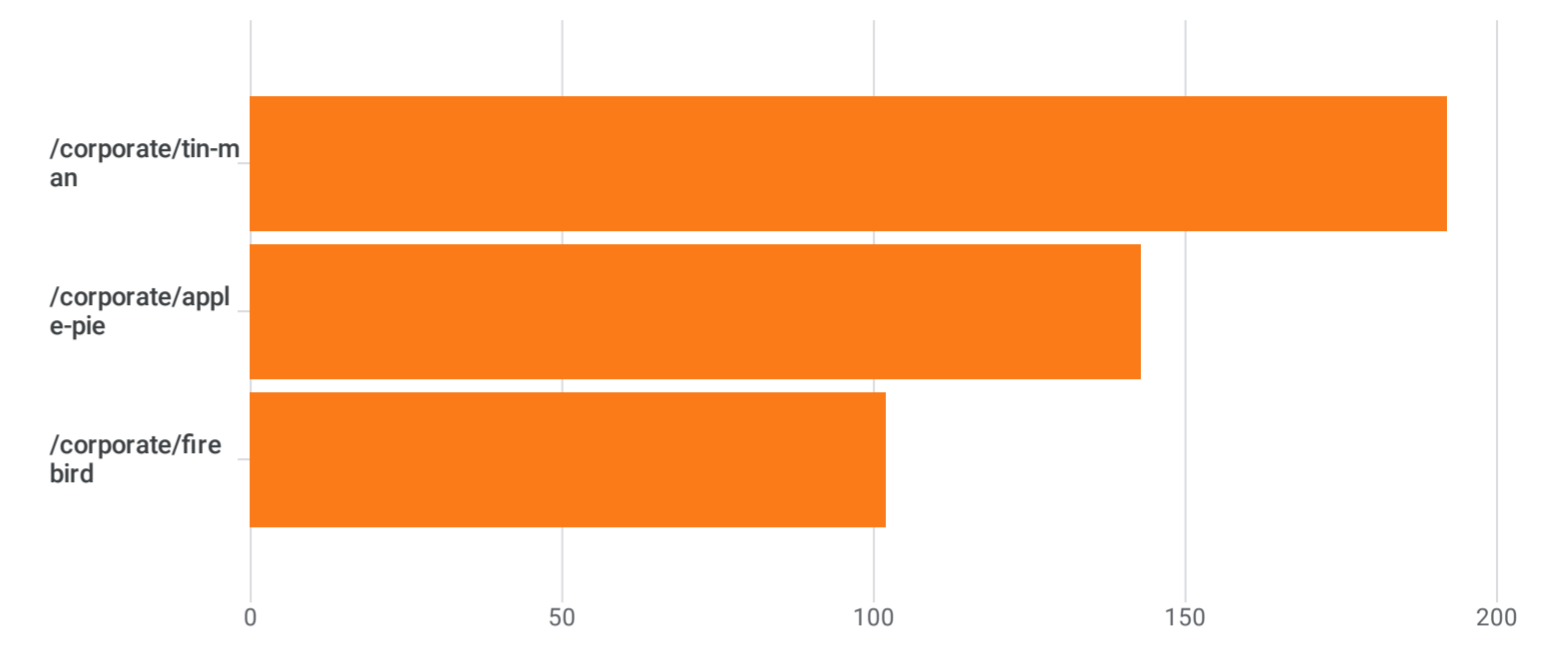

Pages and screens: Page path and screen class ✓

Add filter +

Views by Page path and screen class over time Day

Views by Page path and screen class

Plot rows Search... Rows per page: 10 1-3 of 3

	Page path and screen class	Views	Event count	Total users
		↓	All events	
<input checked="" type="checkbox"/>	Total	437 1.17% of total	1,520 1.68% of total	119 1.54% of total
<input checked="" type="checkbox"/>	1 /corporate/tin-man	192 (43.94%)	676 (44.47%)	59 (49.58%)
<input checked="" type="checkbox"/>	2 /corporate/apple-pie	143 (32.72%)	508 (33.42%)	47 (39.5%)
<input checked="" type="checkbox"/>	3 /corporate/firebird	102 (23.34%)	336 (22.11%)	32 (26.89%)