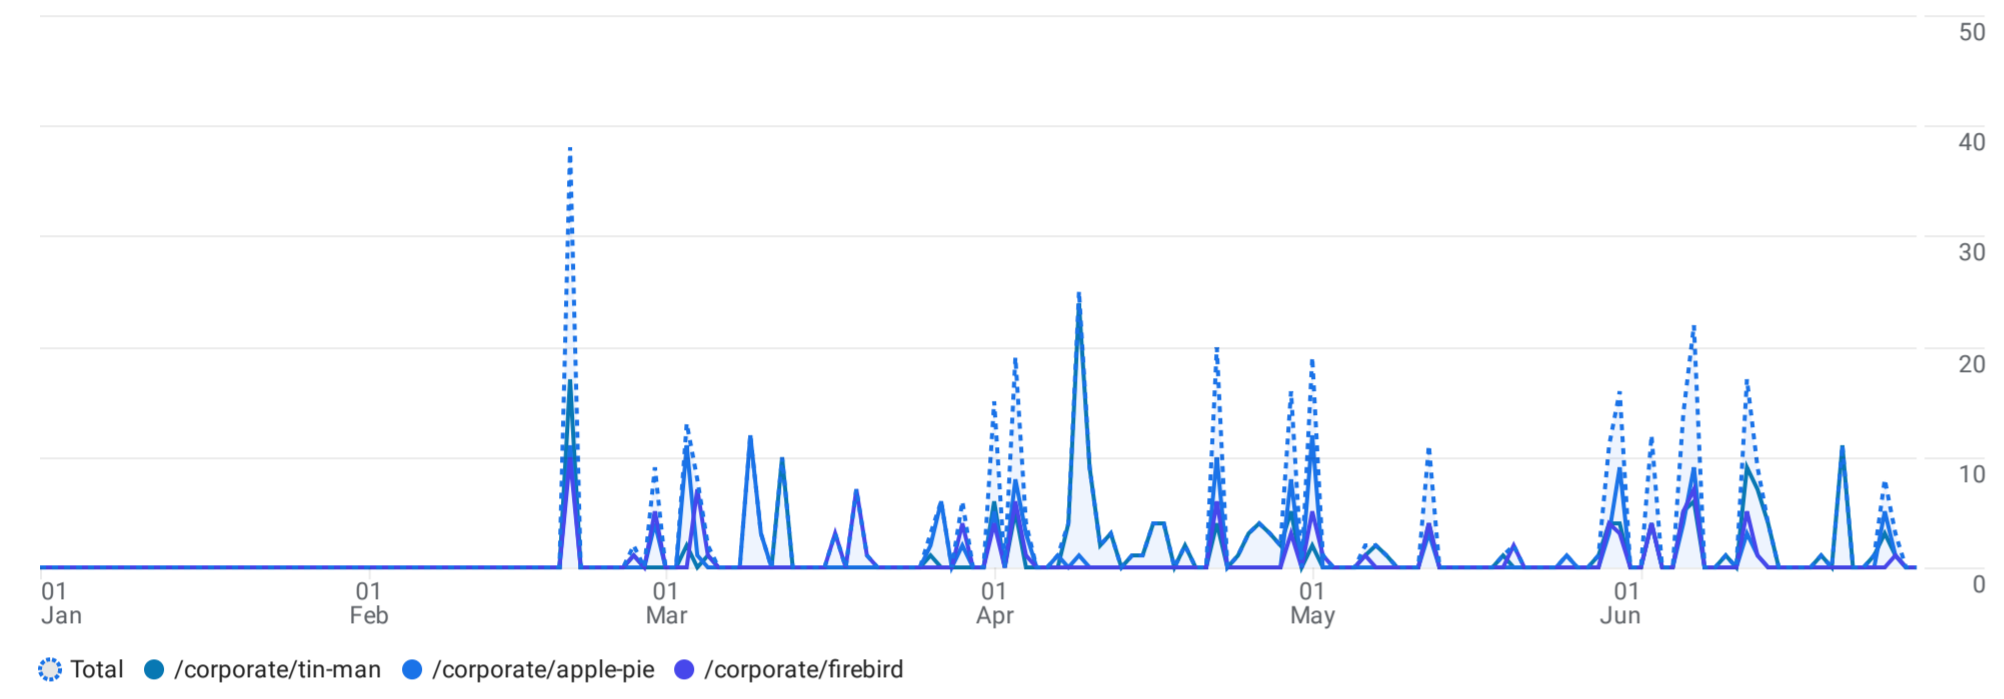

Pages and screens: Page path and screen class ✓

Add filter +

Views by Page path and screen class over time Day

Views by Page path and screen class

Plot rows Search... Rows per page: 10 1-3 of 3

	Page path and screen class	Views	Event count	Total users
		↓	All events	
<input checked="" type="checkbox"/>	Total	437 1.17% of total	1,520 1.68% of total	119 1.54% of total
<input checked="" type="checkbox"/>	1 /corporate/tin-man	192 (43.94%)	676 (44.47%)	59 (49.58%)
<input checked="" type="checkbox"/>	2 /corporate/apple-pie	143 (32.72%)	508 (33.42%)	47 (39.5%)
<input checked="" type="checkbox"/>	3 /corporate/firebird	102 (23.34%)	336 (22.11%)	32 (26.89%)