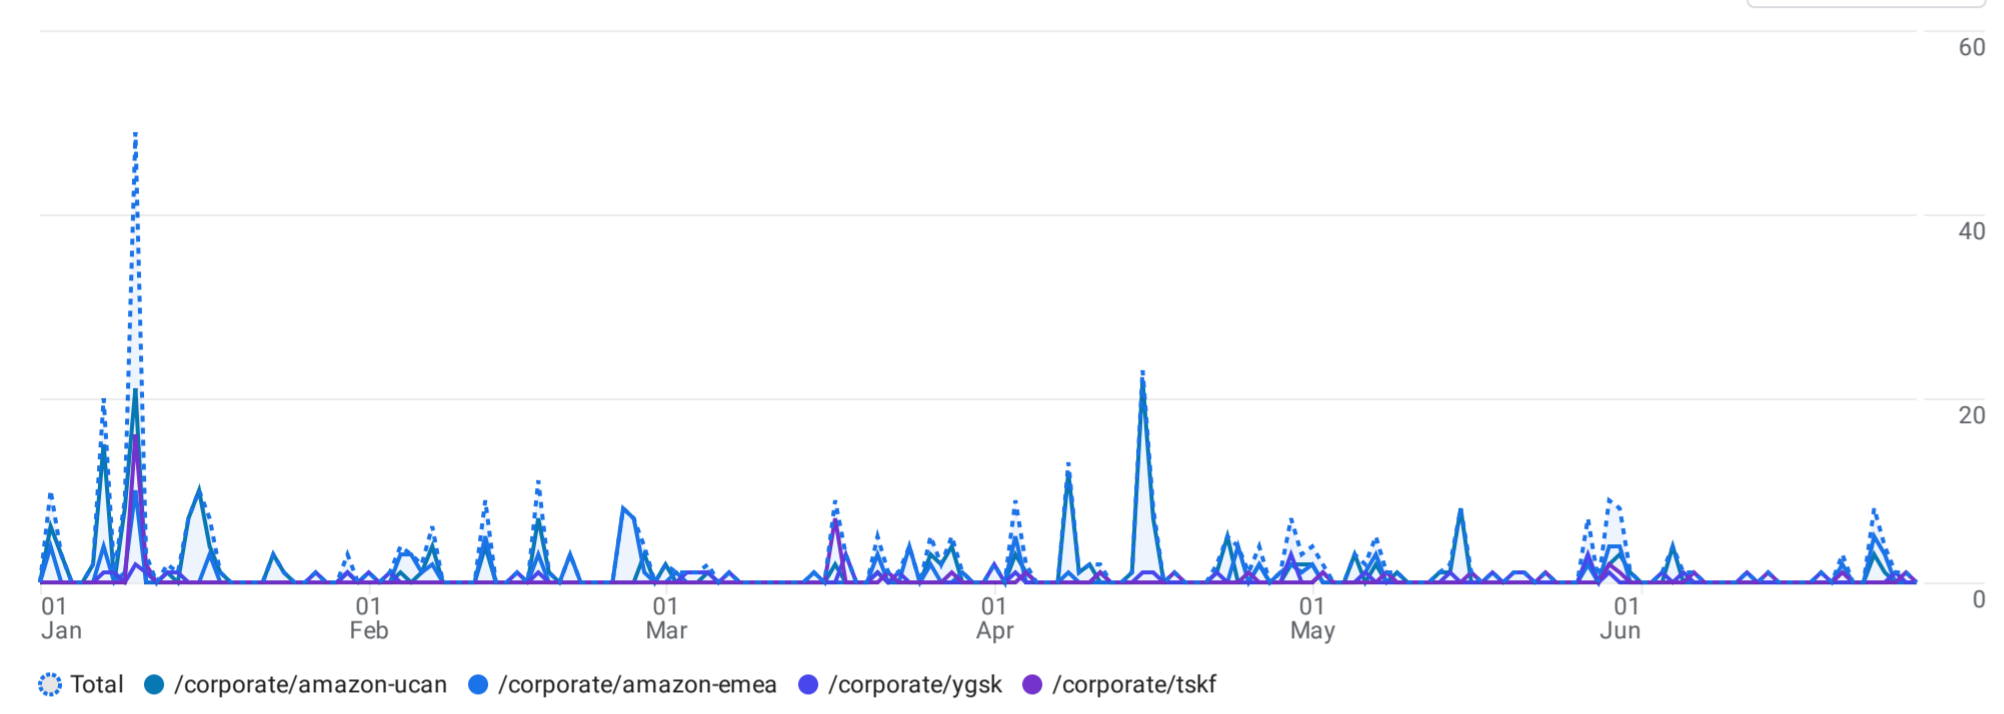

Pages and screens: Page path and screen class [✔](#) ▾

[Add filter](#) +

Views by Page path and screen class over time Day ▾

Views by Page path and screen class

Plot rows		Search...	Rows per page: 10 ▾	1-4 of 4
<input type="checkbox"/>	Page path and screen class ▾			
<input checked="" type="checkbox"/>	Total		416 1.12% of total	1,457 1.61% of total
<input checked="" type="checkbox"/>	1 /corporate/amazon-ucan		214 (51.44%)	682 (46.81%)
<input checked="" type="checkbox"/>	2 /corporate/amazon-emea		113 (27.16%)	372 (25.53%)
<input checked="" type="checkbox"/>	3 /corporate/ygsk		47 (11.3%)	221 (15.17%)
<input checked="" type="checkbox"/>	4 /corporate/tskf		42 (10.1%)	182 (12.49%)