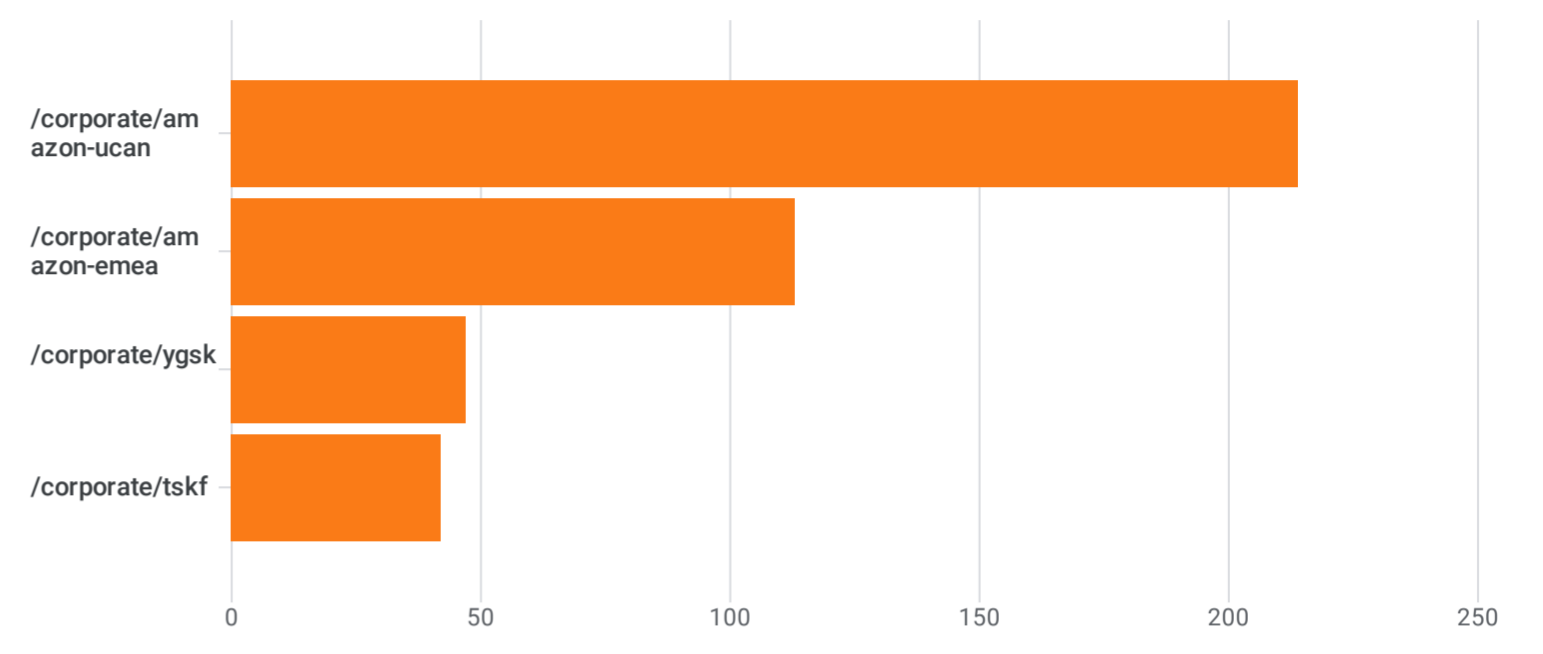

Pages and screens: Page path and screen class [✔](#) ▾

[Add filter](#) +

Views by Page path and screen class over time Day ▾

Views by Page path and screen class

Plot rows		Search...	Rows per page: 10 ▾	1-4 of 4
<input type="checkbox"/>	Page path and screen class ▾			
<input checked="" type="checkbox"/>	Total		416 1.12% of total	1,457 1.61% of total
<input checked="" type="checkbox"/>	1 /corporate/amazon-ucan		214 (51.44%)	682 (46.81%)
<input checked="" type="checkbox"/>	2 /corporate/amazon-emea		113 (27.16%)	372 (25.53%)
<input checked="" type="checkbox"/>	3 /corporate/ygsk		47 (11.3%)	221 (15.17%)
<input checked="" type="checkbox"/>	4 /corporate/tskf		42 (10.1%)	182 (12.49%)