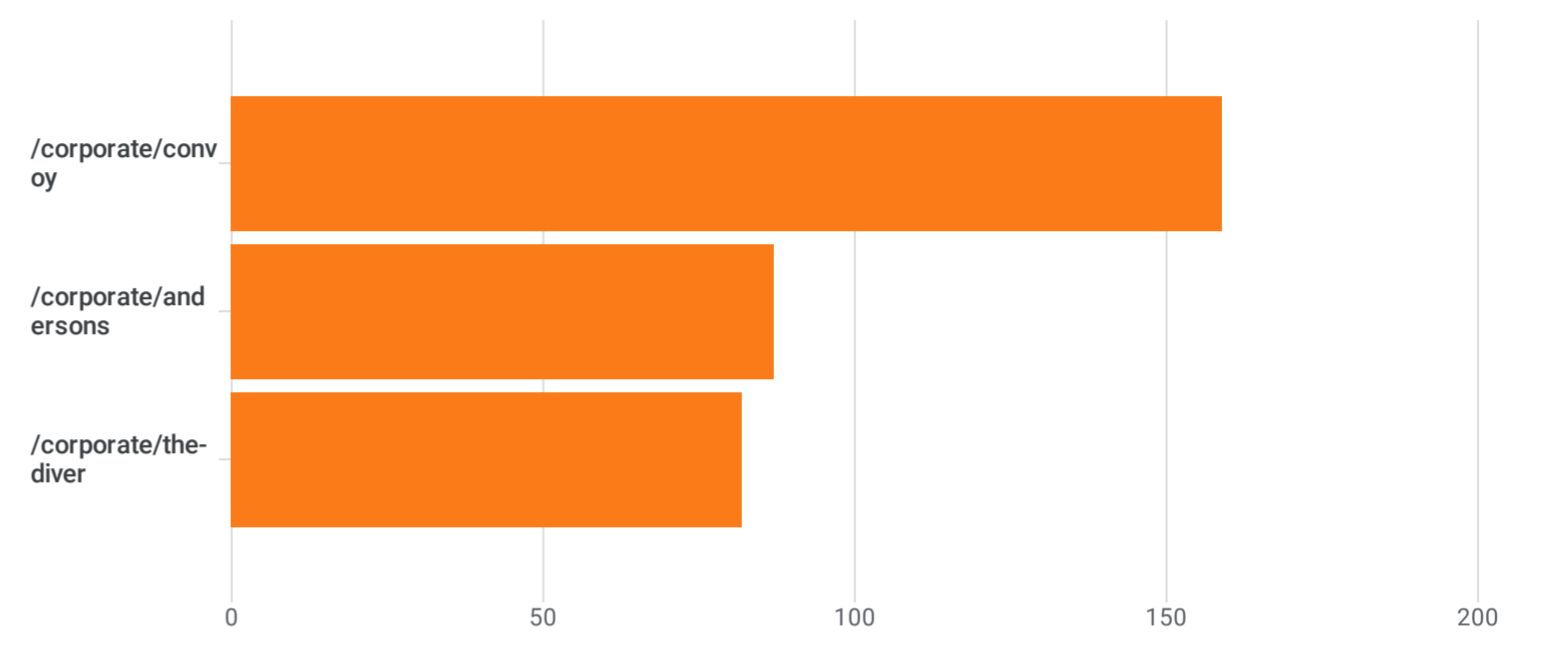

Pages and screens: Page path and screen class

Add filter

Views by Page path and screen class over time

Views by Page path and screen class

Plot rows		Search...	Rows per page: 10	1-3 of 3
<input type="checkbox"/>	Page path and screen class			
<input checked="" type="checkbox"/>	Total		328 0.87% of total	1,123 1.23% of total
<input checked="" type="checkbox"/>	1 /corporate/convoy		159 (48.48%)	494 (43.99%)
<input checked="" type="checkbox"/>	2 /corporate/andersons		87 (26.52%)	330 (29.39%)
<input checked="" type="checkbox"/>	3 /corporate/the-diver		82 (25%)	299 (26.63%)