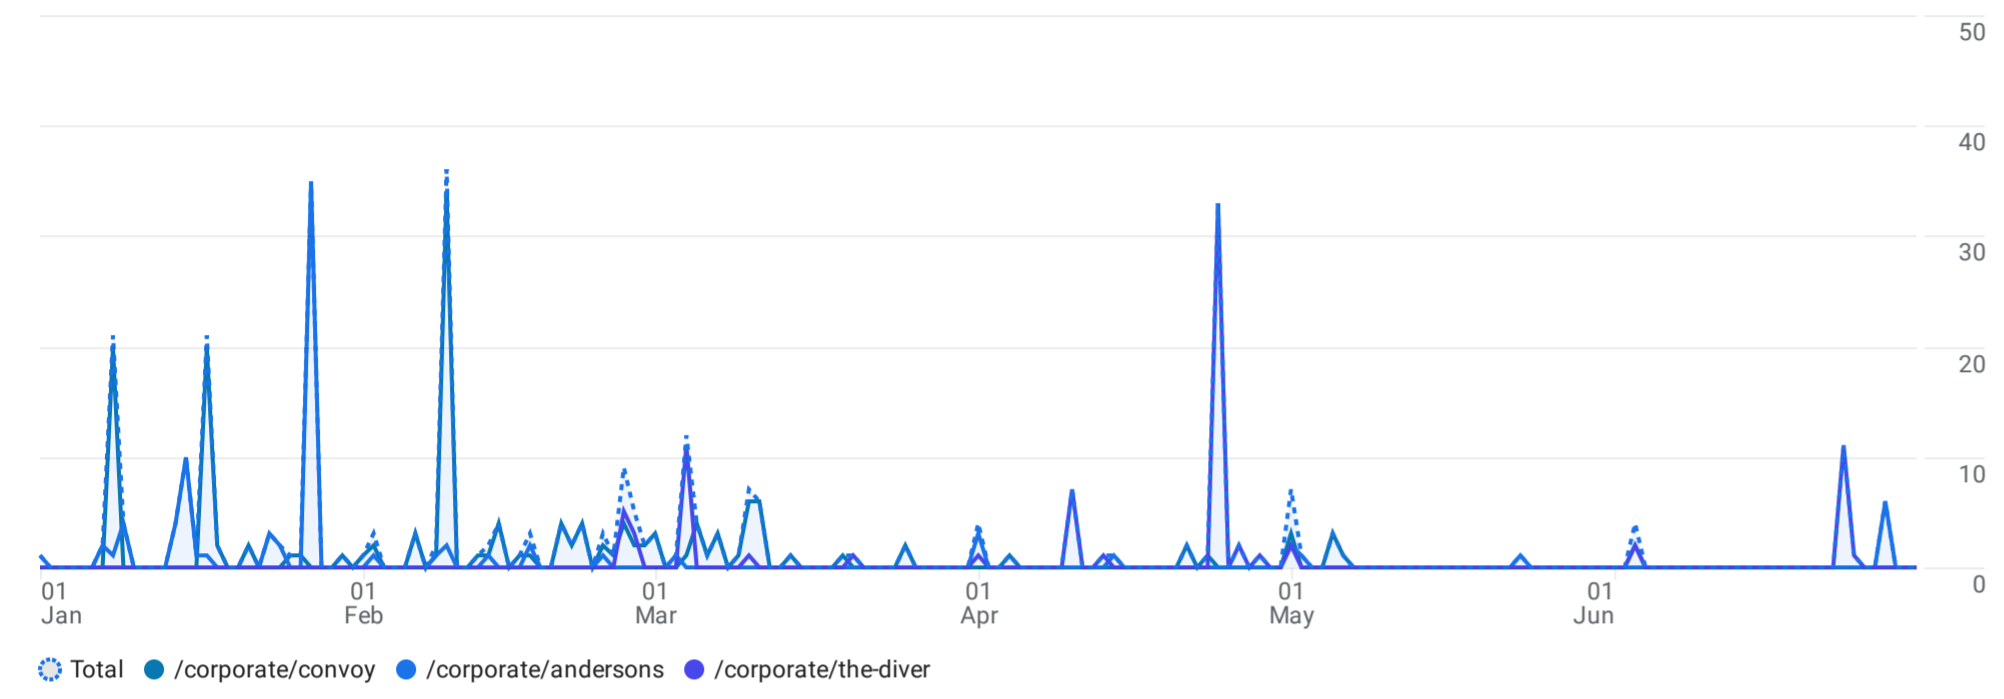

Pages and screens: Page path and screen class

Add filter

Views by Page path and screen class over time

Views by Page path and screen class

Plot rows		Search...	Rows per page: 10	1-3 of 3
<input type="checkbox"/>	Page path and screen class			
<input checked="" type="checkbox"/>	Total		328 0.87% of total	1,123 1.23% of total
<input checked="" type="checkbox"/>	1 /corporate/convoy		159 (48.48%)	494 (43.99%)
<input checked="" type="checkbox"/>	2 /corporate/andersons		87 (26.52%)	330 (29.39%)
<input checked="" type="checkbox"/>	3 /corporate/the-diver		82 (25%)	299 (26.63%)