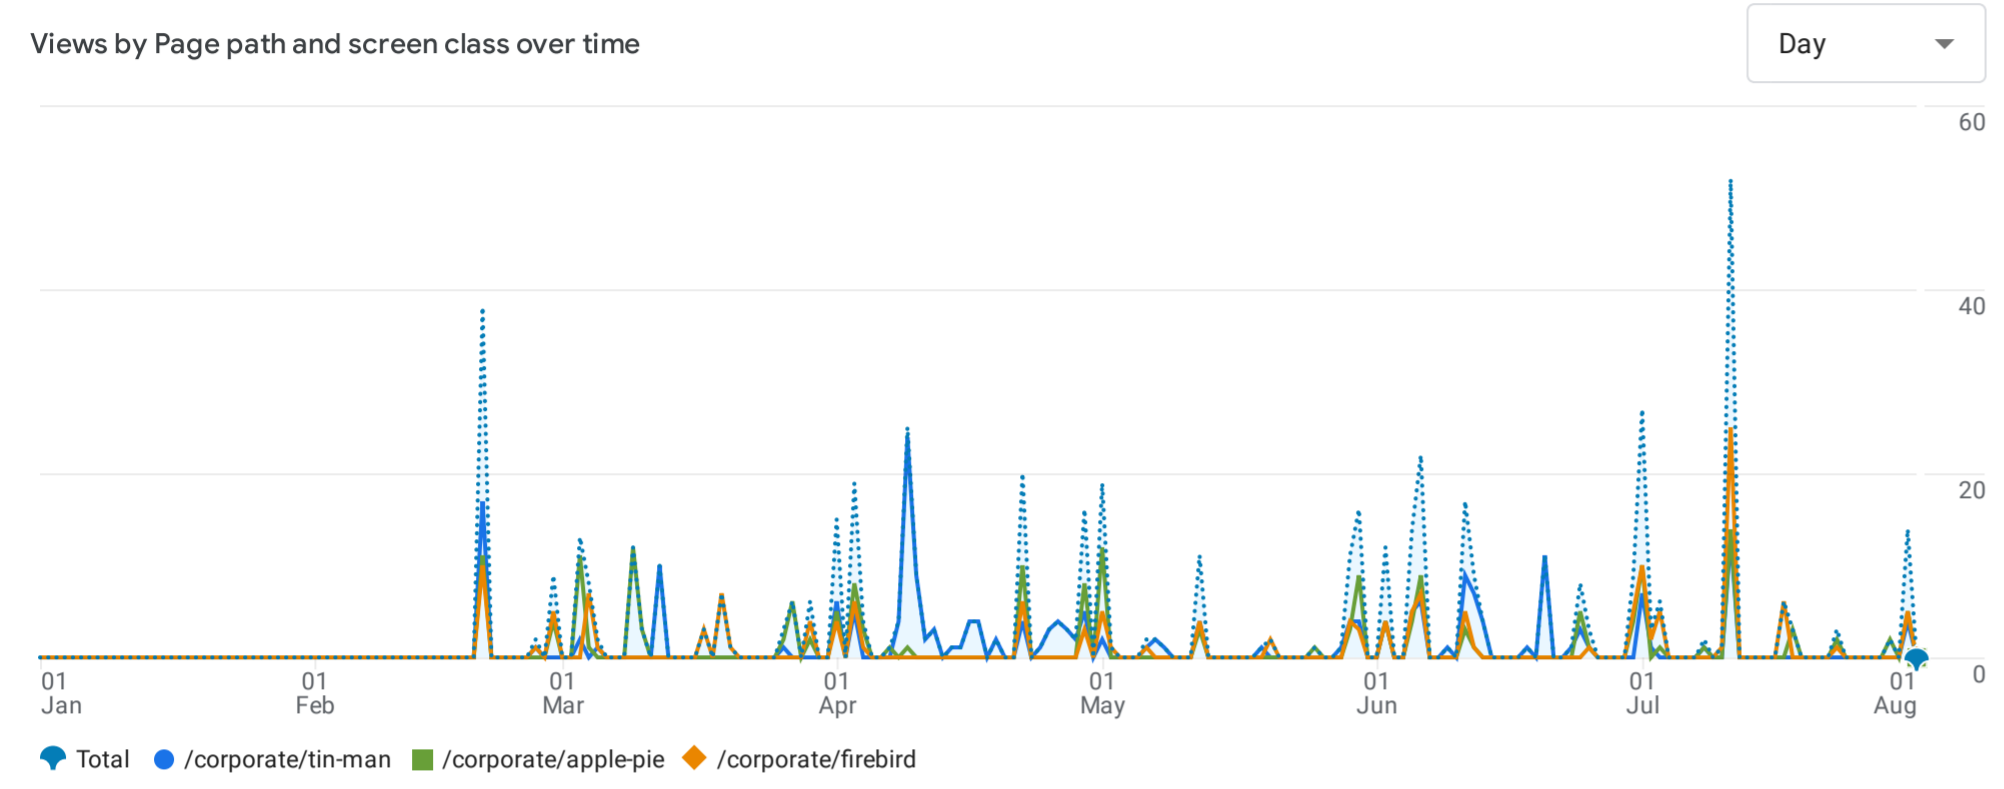

Pages and screens: Page path and screen class

Add filter

Plot rows Search... Rows per page: 10 1-3 of 3

	Page path and screen class	Views	Event count	Total users
<input checked="" type="checkbox"/>	Total	565 1.26% of total	2,161 1.92% of total	150 1.56% of total
<input checked="" type="checkbox"/>	1 /corporate/tin-man	218 (38.58%)	816 (37.76%)	69 (46%)
<input checked="" type="checkbox"/>	2 /corporate/apple-pie	185 (32.74%)	730 (33.78%)	58 (38.67%)
<input checked="" type="checkbox"/>	3 /corporate/firebird	162 (28.67%)	615 (28.46%)	46 (30.67%)