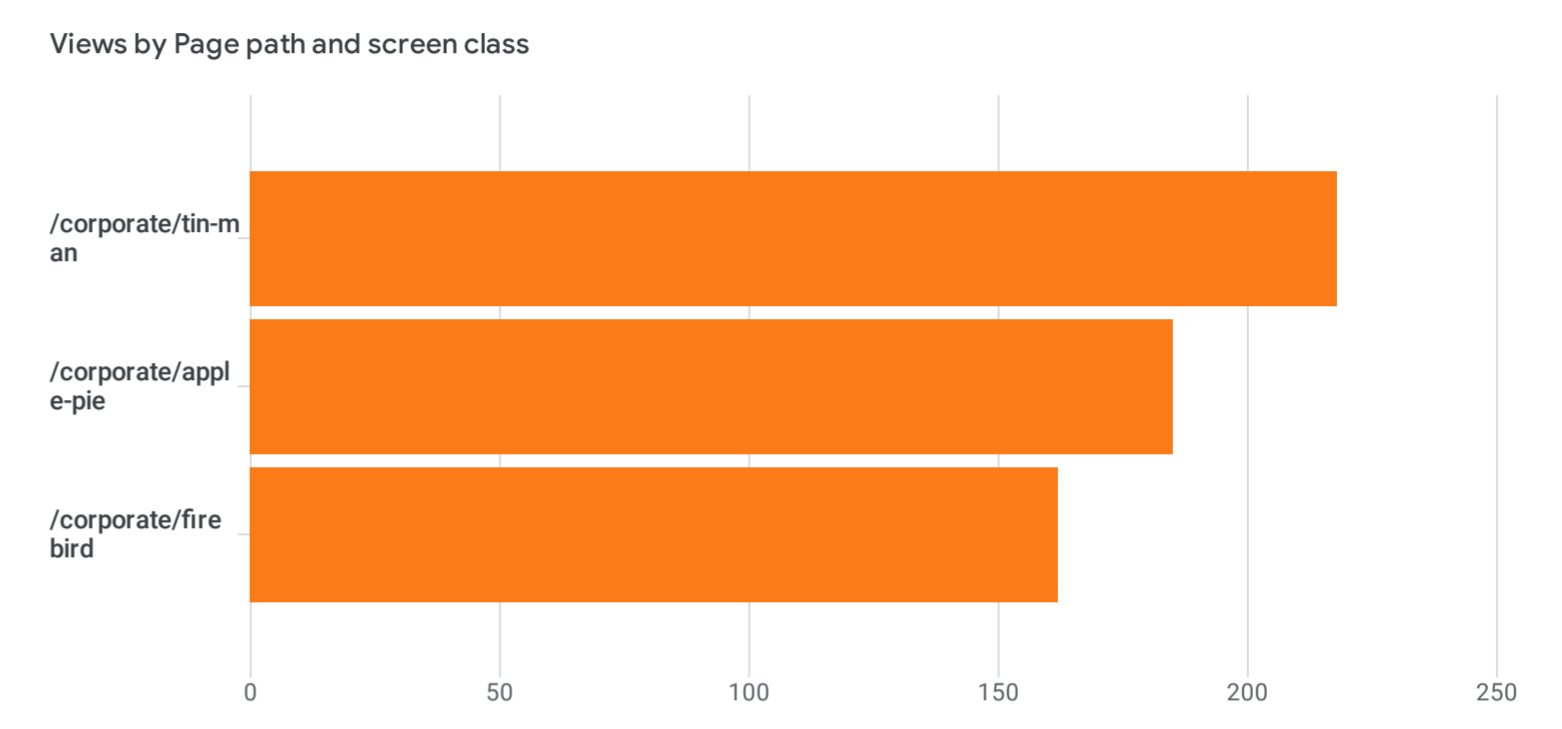

Pages and screens: Page path and screen class

Add filter

Plot rows Search... Rows per page: 10 1-3 of 3

	Page path and screen class	Views	Event count	Total users
<input checked="" type="checkbox"/>	Total	565 1.26% of total	2,161 1.92% of total	150 1.56% of total
<input checked="" type="checkbox"/>	1 /corporate/tin-man	218 (38.58%)	816 (37.76%)	69 (46%)
<input checked="" type="checkbox"/>	2 /corporate/apple-pie	185 (32.74%)	730 (33.78%)	58 (38.67%)
<input checked="" type="checkbox"/>	3 /corporate/firebird	162 (28.67%)	615 (28.46%)	46 (30.67%)