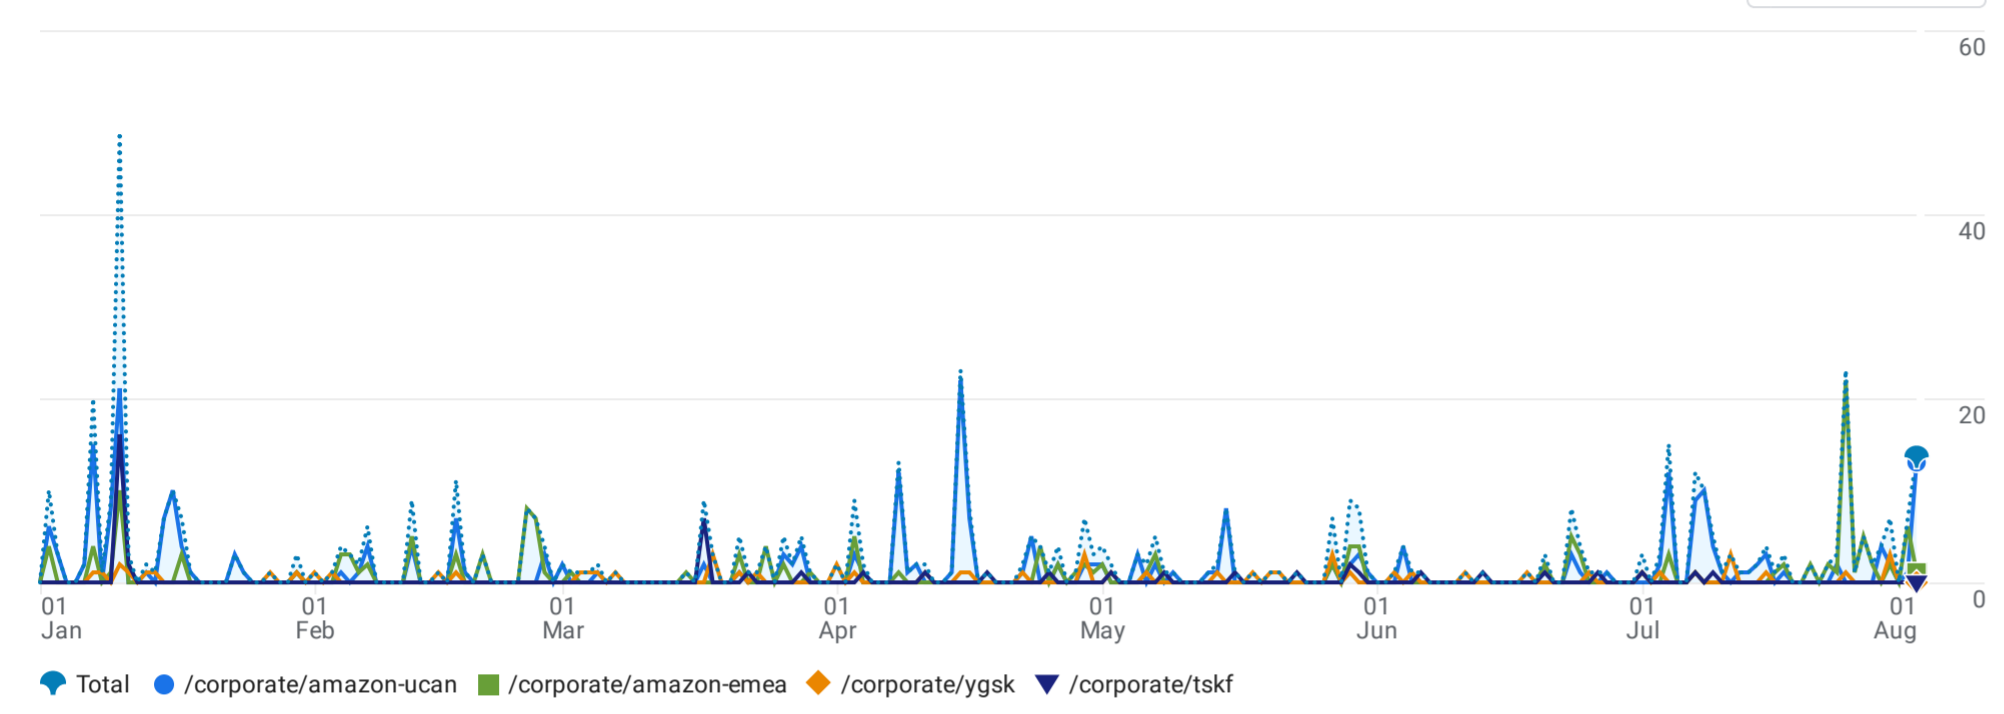

Pages and screens: Page path and screen class [✔](#) [▼](#)

[Add filter](#) [+](#)

Views by Page path and screen class over time Day [▼](#)

Views by Page path and screen class

Plot rows  Rows per page: 10 [▼](#) 1-4 of 4

<input type="checkbox"/>	Page path and screen class <a href="#">▼</a>	<a href="#">+</a>	↓ Views	Event count All events <a href="#">▼</a>	Total users
<input checked="" type="checkbox"/>	Total		551 1.23% of total	2,096 1.86% of total	168 1.75% of total
<input checked="" type="checkbox"/>	1 /corporate/amazon-ucan		283 (51.36%)	1,005 (47.95%)	90 (53.57%)
<input checked="" type="checkbox"/>	2 /corporate/amazon-emea		165 (29.95%)	611 (29.15%)	51 (30.36%)
<input checked="" type="checkbox"/>	3 /corporate/ygsk		58 (10.53%)	282 (13.45%)	27 (16.07%)
<input checked="" type="checkbox"/>	4 /corporate/tskf		45 (8.17%)	198 (9.45%)	19 (11.31%)