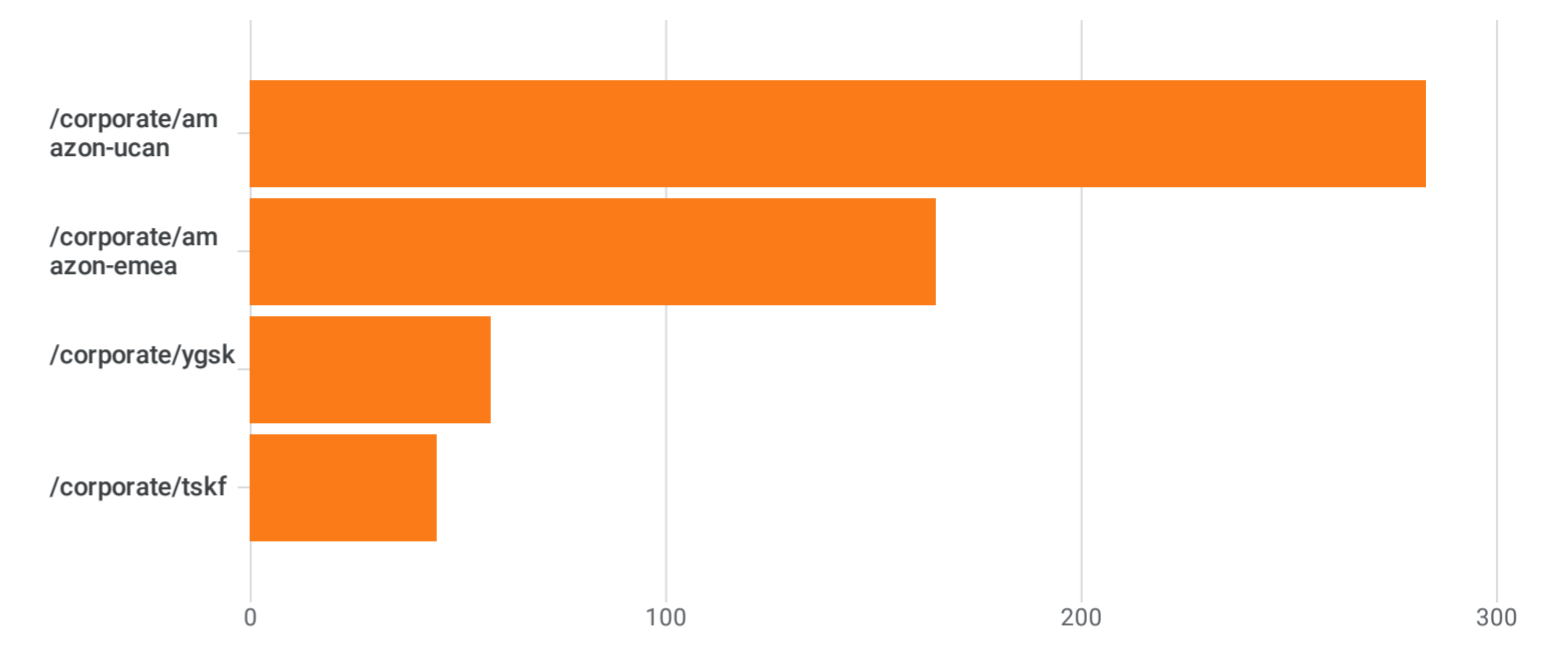

Pages and screens: Page path and screen class [✔](#) [▼](#)

[Add filter](#) [+](#)

Views by Page path and screen class over time Day [▼](#)

Views by Page path and screen class

Plot rows  Rows per page: 10 [▼](#) 1-4 of 4

<input type="checkbox"/>	Page path and screen class <a href="#">▼</a>	<a href="#">+</a>	↓ Views	Event count All events <a href="#">▼</a>	Total users
<input checked="" type="checkbox"/>	Total		551 1.23% of total	2,096 1.86% of total	168 1.75% of total
<input checked="" type="checkbox"/>	1 /corporate/amazon-ucan		283 (51.36%)	1,005 (47.95%)	90 (53.57%)
<input checked="" type="checkbox"/>	2 /corporate/amazon-emea		165 (29.95%)	611 (29.15%)	51 (30.36%)
<input checked="" type="checkbox"/>	3 /corporate/ygsk		58 (10.53%)	282 (13.45%)	27 (16.07%)
<input checked="" type="checkbox"/>	4 /corporate/tskf		45 (8.17%)	198 (9.45%)	19 (11.31%)