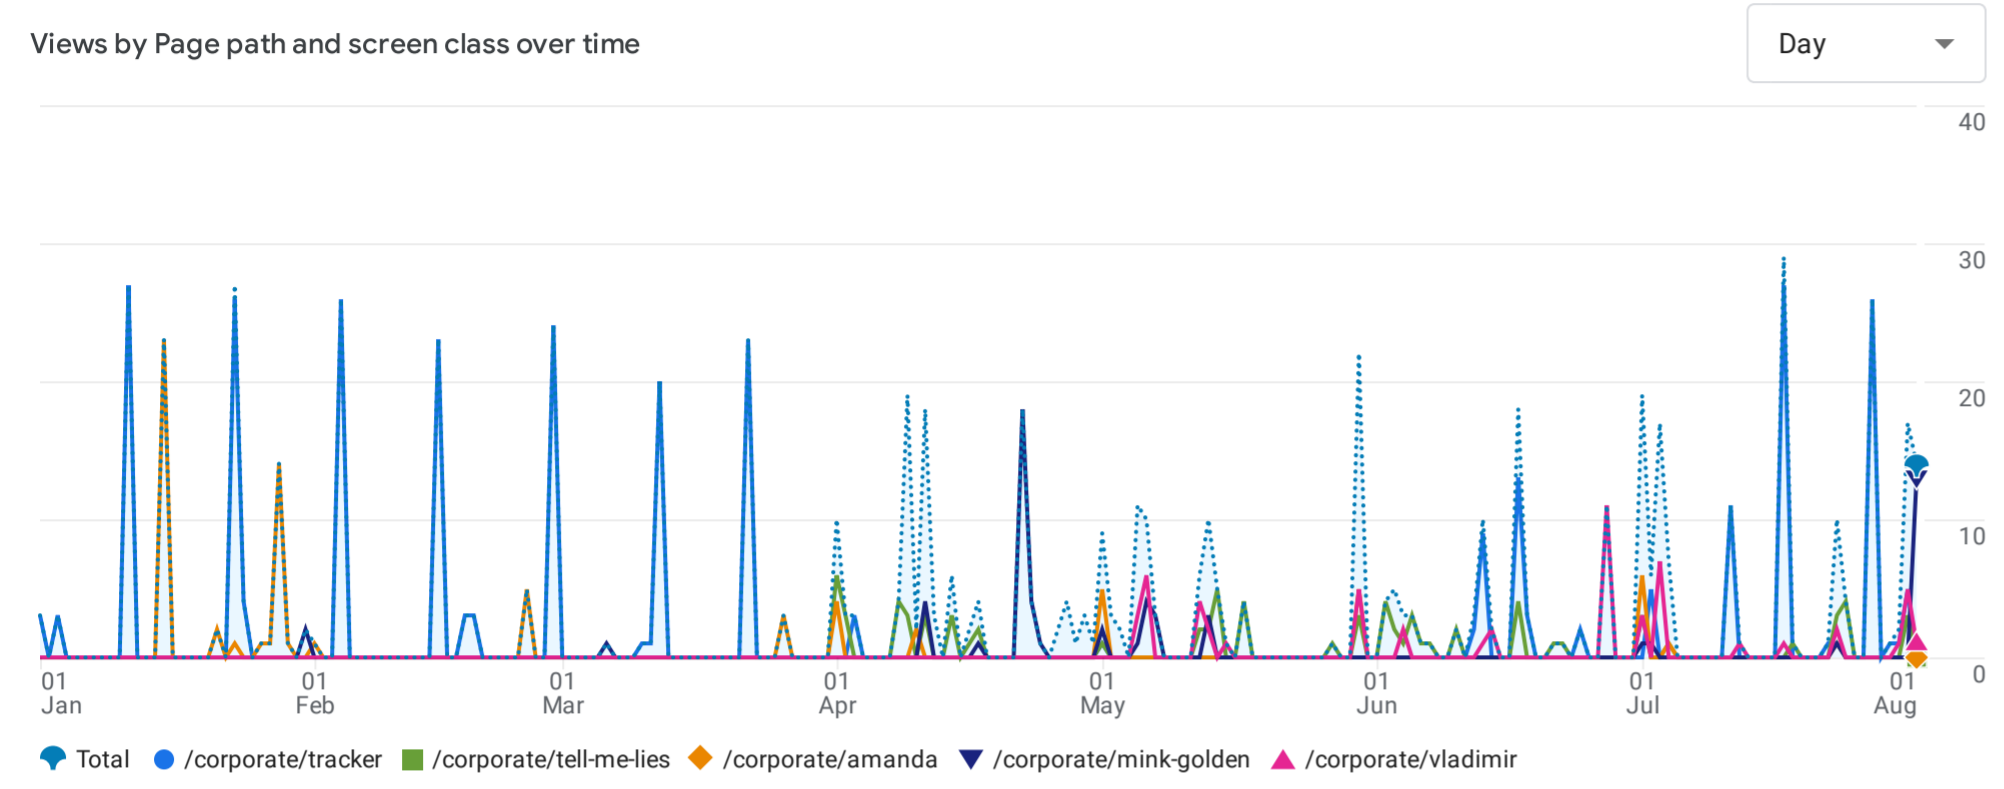

Pages and screens: Page path and screen class

Add filter

Plot rows Search... Rows per page: 10 1-7 of 7

	Page path and screen class	Views	Event count	Total users
<input checked="" type="checkbox"/>	Total	673 1.5% of total	2,656 2.36% of total	442 4.61% of total
<input checked="" type="checkbox"/>	1 /corporate/tracker	298 (44.28%)	1,265 (47.63%)	265 (59.95%)
<input checked="" type="checkbox"/>	2 /corporate/tell-me-lies	78 (11.59%)	295 (11.11%)	42 (9.5%)
<input checked="" type="checkbox"/>	3 /corporate/amanda	76 (11.29%)	255 (9.6%)	36 (8.14%)
<input checked="" type="checkbox"/>	4 /corporate/mink-golden	60 (8.92%)	214 (8.06%)	30 (6.79%)
<input checked="" type="checkbox"/>	5 /corporate/vladimir	58 (8.62%)	244 (9.19%)	38 (8.6%)
<input type="checkbox"/>	6 /corporate/malcom-in-the-middle	52 (7.73%)	179 (6.74%)	28 (6.33%)
<input type="checkbox"/>	7 /corporate/trinity	51 (7.58%)	204 (7.68%)	35 (7.92%)