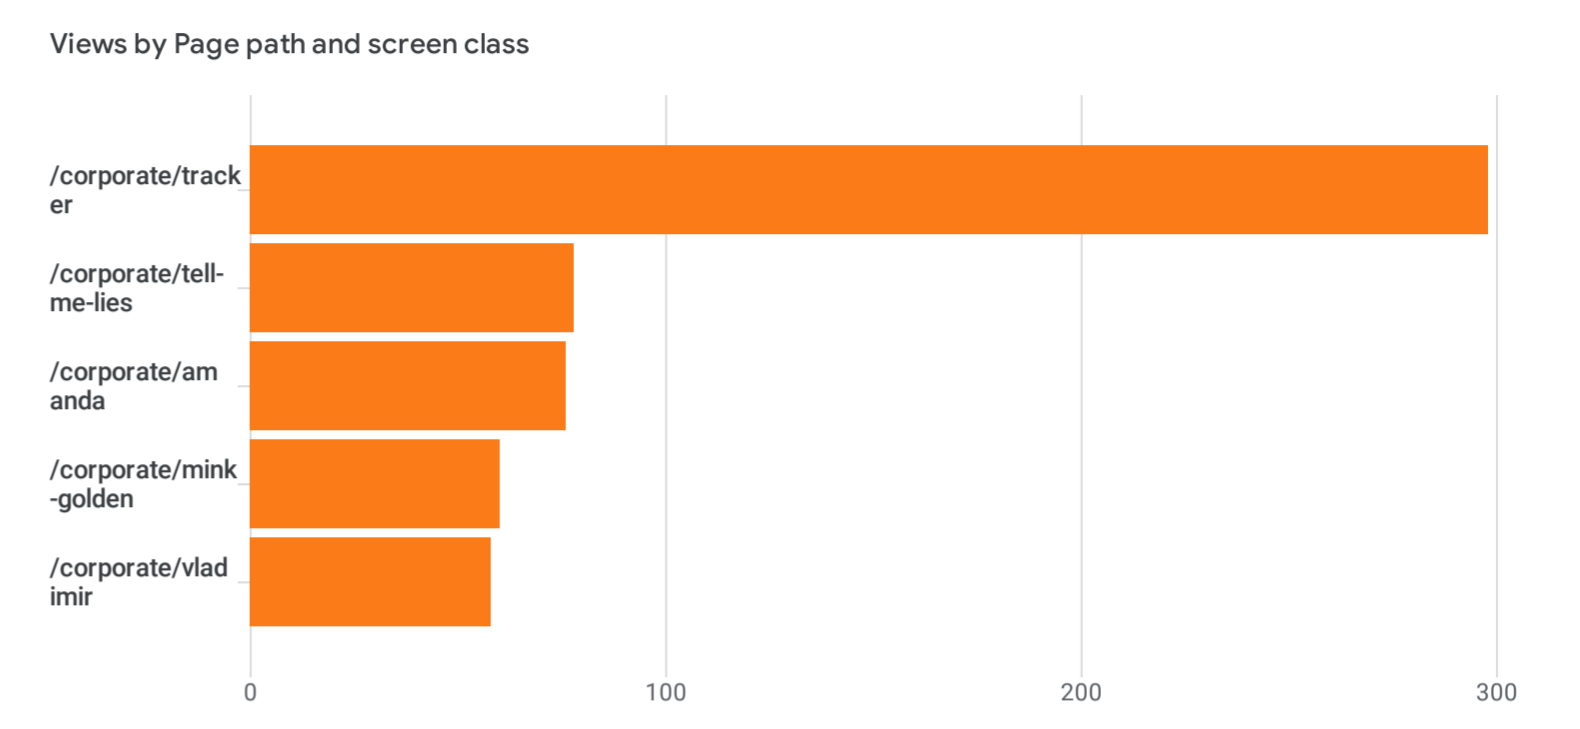

Pages and screens: Page path and screen class

Add filter

Plot rows Search... Rows per page: 10 1-7 of 7

	Page path and screen class	Views	Event count	Total users
<input checked="" type="checkbox"/>	Total	673 1.5% of total	2,656 2.36% of total	442 4.61% of total
<input checked="" type="checkbox"/>	1 /corporate/tracker	298 (44.28%)	1,265 (47.63%)	265 (59.95%)
<input checked="" type="checkbox"/>	2 /corporate/tell-me-lies	78 (11.59%)	295 (11.11%)	42 (9.5%)
<input checked="" type="checkbox"/>	3 /corporate/amanda	76 (11.29%)	255 (9.6%)	36 (8.14%)
<input checked="" type="checkbox"/>	4 /corporate/mink-golden	60 (8.92%)	214 (8.06%)	30 (6.79%)
<input checked="" type="checkbox"/>	5 /corporate/vladimir	58 (8.62%)	244 (9.19%)	38 (8.6%)
<input type="checkbox"/>	6 /corporate/malcom-in-the-middle	52 (7.73%)	179 (6.74%)	28 (6.33%)
<input type="checkbox"/>	7 /corporate/trinity	51 (7.58%)	204 (7.68%)	35 (7.92%)